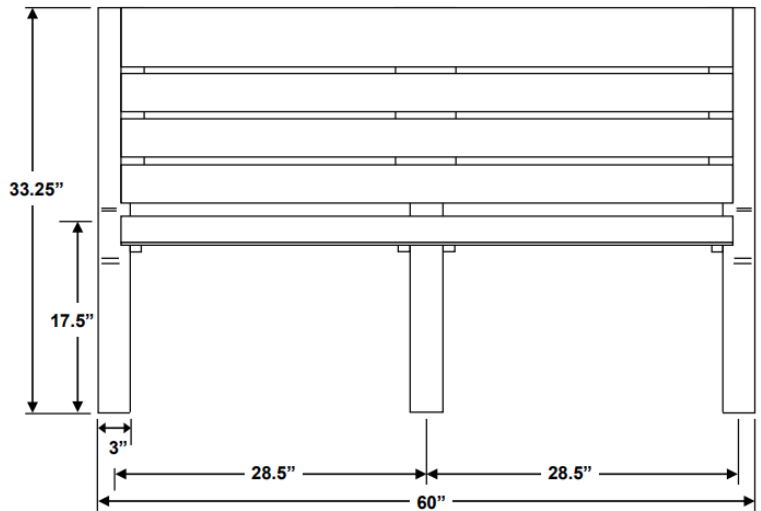

Five Foot Malibu Bench

Surface mount or portable bench

In-ground mount or permanent bench

NOTE: All measurements are approximate. Size will vary from production run to production run due to variations in raw material. Sizes are also slightly different between colored items and black.