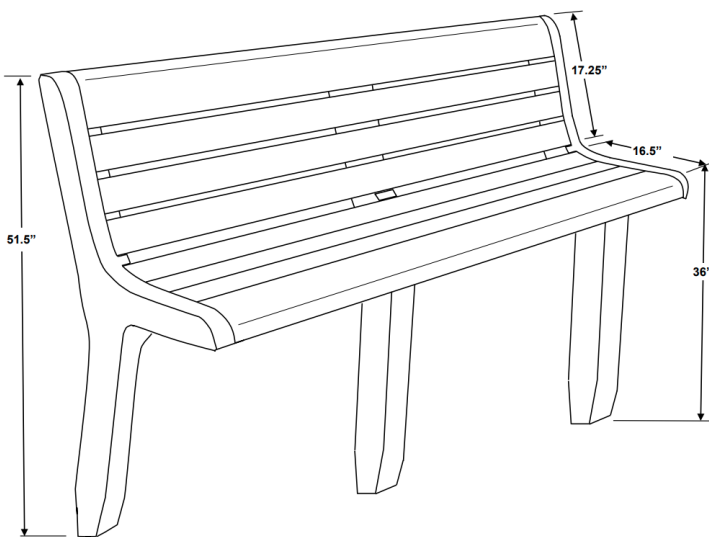

Five Foot Malibu Bench

Surface mount or portable bench

In-ground mount or permanent bench

NOTE: All measurements are approximate. Size will vary from production run to production run due to variations in raw material. Sizes are also slightly different between colored items and black.