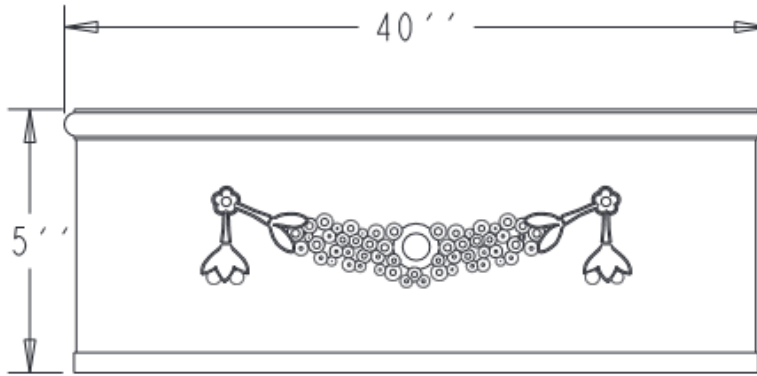

40''

18''

SPECS AT A GLANCE

Length 40''
 Width 18''
 Height 15''

VOLUME: 38 GALLONS
 5 FT³

WEIGHT: 27 LBS

40''

15''

18.0''

OCC Outdoors

MATERIAL:		SCALE	DRAWN BY	
LLDPE RESIN		0.055		
TITLE				1 OF 1
TGR-7				
DATE	PART #:	TGR-7		REV
Nov-25-15	(A SIZE)			XI

DO NOT SCALE DRAWING.
 All measurements are rounded to the closest quarter inch and may not be exact due to manufacturing variances.