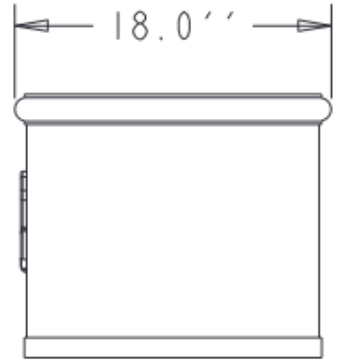

40''

18''

SPECS AT A GLANCE

Length 40''
 Width 18''
 Height 15''

VOLUME: 38 GALLONS
 5 FT³

WEIGHT: 27 LBS

40''

15''

18.0''

OCC Outdoors

MATERIAL:		SCALE	DRAWN BY	
LLDPE RESIN		0.055		
TITLE				1 OF 1
TGR-7				
DATE	PART #:	TGR-7		REV
Nov-25-15	(A SIZE)			XI

DO NOT SCALE DRAWING.
 All measurements are rounded to the closest quarter inch and may not be exact due to manufacturing variances.