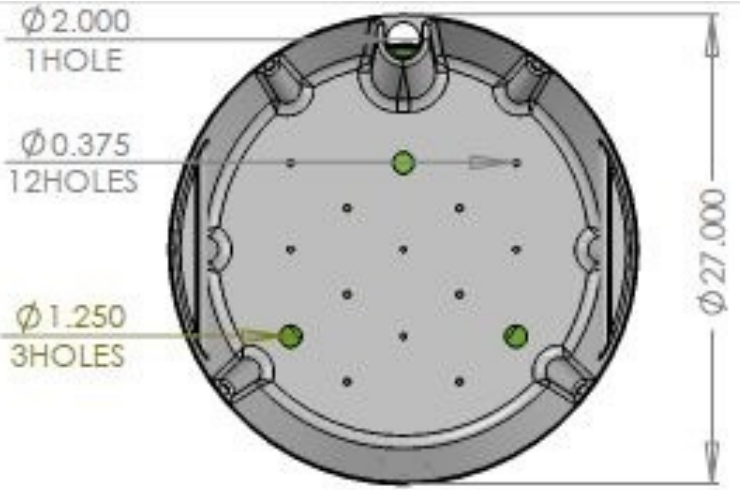

8 7 6 5 4 3 2 1

WARRANTY: OCCOutdoors, Inc. guarantees all items for one full year to be free of defects in workmanship or materials when installed and maintained properly. We agree to repair or replace, any items determined to be defective. Items specifically not covered by this warranty include vandalism, manmade or natural disasters, lack of maintenance, normal weathering or wear and tear due to public abuse.

1. NOTES:
1. INSTALLATION TO BE COMPLETED IN ACCORDANCE WITH MANUFACTURER'S SPECIFICATIONS.
  2. ALL DIMENSIONS ARE CONSIDERED TRUE AND REFLECT MANUFACTURER'S SPECIFICATIONS
  3. DO NOT SCALE DRAWING.

OCC Outdoors Products
PH: 1-800-821-7670
EMAIL - occcontact@occoutdoors.com Fax:
1-317-862-9422

**OCCOutdoors 22-
inch self-watering
planter insert for FP-
RD-SL-27-SW**

Part #: OCC-FP-RD-SL-27-SW

Date: 8/05/2015 Page 1 of 2

This document contains OCC Outdoors Proprietary Information. No intellectual copyright or license is granted by OCC Outdoors in connection with it. It is delivered on the express condition that the document and the information contained in it shall be treated as confidential, shall not be used for and purpose other than that for which it is hereby delivered (the use and maintenance of the product supplied). It shall not be disclosed in whole or part to third parties and shall not be duplicated in any manner without OCC Outdoors's prior approval.

8 7 6 5 4 3 2 1