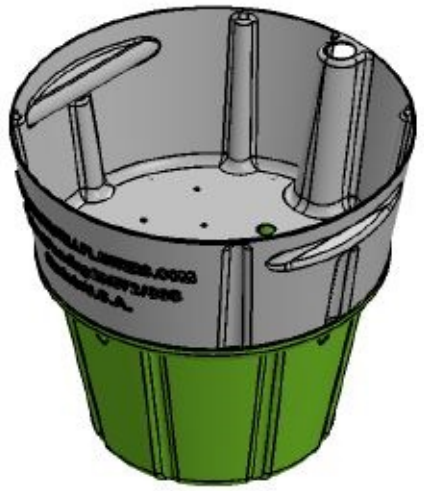

8 7 6 5 4 3 2 1

WARRANTY: OCCOutdoors, Inc. guarantees all items for one full year to be free of defects in workmanship or materials when installed and maintained properly. We agree to repair or replace, any items determined to be defective. Items specifically not covered by this warranty include vandalism, manmade or natural disasters, lack of maintenance, normal weathering or wear and tear due to public abuse.

1. NOTES:
1. INSTALLATION TO BE COMPLETED IN ACCORDANCE WITH MANUFACTURER'S SPECIFICATIONS.
  2. ALL DIMENSIONS ARE CONSIDERED TRUE AND REFLECT MANUFACTURER'S SPECIFICATIONS
  3. DO NOT SCALE DRAWING.

OCC Outdoors Products
PH: 1-800-821-7670
EMAIL - occcontact@occoutdoors.com Fax:
1-317-862-9422

**OCCOutdoors 22-
inch self-watering
planter insert for FP-
RD-SL-27-SW**

Part #: OCC-FP-RD-SL-27-SW

Date: 8/05/2015 Page 1 of 2

This document contains OCC Outdoors Proprietary Information. No intellectual copyright or license is granted by OCC Outdoors in connection with it. It is delivered on the express condition that the document and the information contained in it shall be treated as confidential, shall not be used for and purpose other than that for which it is hereby delivered (the use and maintenance of the product supplied). It shall not be disclosed in whole or part to third parties and shall not be duplicated in any manner without OCC Outdoors's prior approval.

8 7 6 5 4 3 2 1