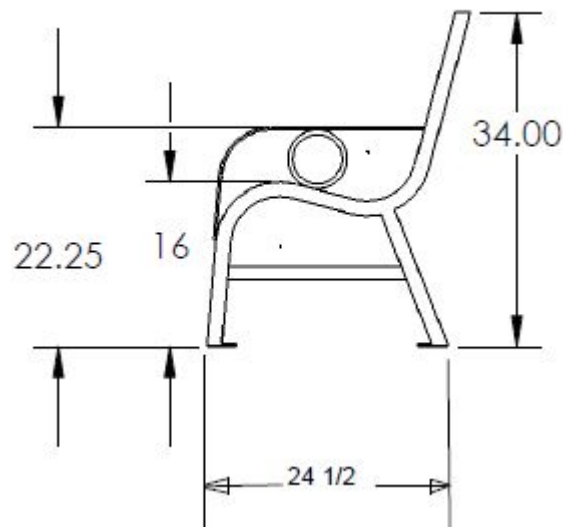

5' Broadway Park Bench Features

- Ergonomically Designed Park Bench with vertical steel slats and a powder coat finish
- All-steel heavy duty construction:
 - o Sturdy 1/4" thick x 1" wide slats are securely welded to a 1" schedule 40 pipe at the top & bottom of he seat. Legs are constructed of 1 1/2" x 11gauge steel tubing.
- Fully assembled
- Pre-drilled mounting holes in feet (Anchoring hardware included)
- Mounted on skids to insure trouble-free shipping
- Bench is 48" long X 34" high x 24" deep x 16" seat height
- Optional Center Anti-Vagrant Arm Rest is Available
- Weight: 160 Lbs.

5 Foot Broadway Park Bench

Part #: BEN-H-5

Date: 11/2/2016

Page 1 of 2

V 1.0

5' Broadway Park Bench Dimensions

Material Description

- Slats = 1/4" x 1.0" Flat Bar
- Legs = 1-1/2" x 11 GA Steel Tube
- Connector Brace = 1" Sch 40 Pipe Leg
- Brace = 1-1/4" x 14 GA Steel Tube
- Anchor Plate = 1.25 x 3/16" flat Steel
- Arm Rest = 1-1/2" x 1/4" Flat Bar
- Ring = 6" OD 1/2" Sq Tube

Overall Weight = Lbs.

The Broadway product line has several matching trash receptacles, benches, ash urns and more