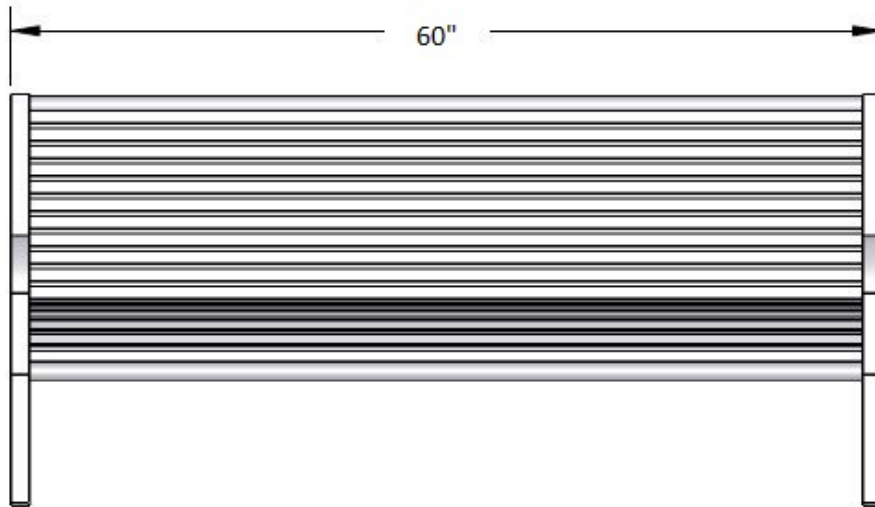

5 Foot Broadway Park Bench

Part #: BEN-H-5

Date: 11/2/2016

Page 1 of 2

V 1.0

5' Broadway Park Bench Dimensions

Material Description

- Slats = 1/4" x 1.0" Flat Bar
- Legs = 1-1/2" x 11 GA Steel Tube
- Connector Brace = 1" Sch 40 Pipe Leg
- Brace = 1-1/4" x 14 GA Steel Tube
- Anchor Plate = 1.25 x 3/16" flat Steel
- Arm Rest = 1-1/2" x 1/4" Flat Bar
- Ring = 6" OD 1/2" Sq Tube