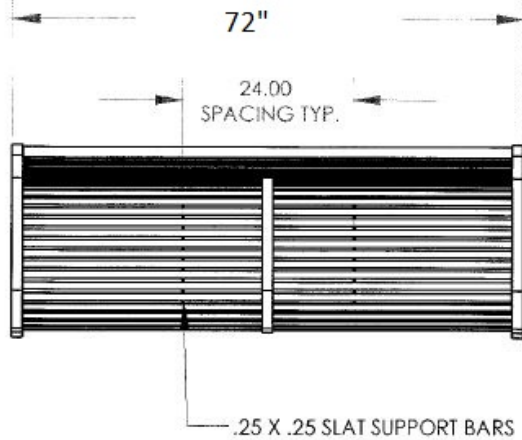

6 Foot Broadway Park Bench

Part #: BEN-H-6

Date: 11/2/2016

Page 1 of 2

V 1.0

6' Broadway Park Bench Dimensions

Material Description

- Slats = 1/4" x 1.0" Flat Bar
- Legs = 1-1/2" x 11 GA Steel Tube
- Connector Brace = 1" Sch 40 Pipe Leg
- Brace = 1-1/4" x 14 GA Steel Tube
- Anchor Plate = 1.25 x 3/16' flat Steel
- Arm Rest = 1-1/2" x 1/4" Flat Bar
- Ring = 6" OD 1/2" Sq Tube