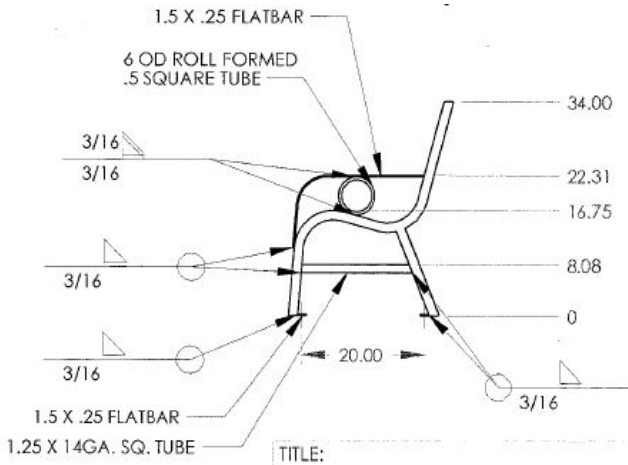

6' Broadway Park Bench Features

- Ergonomically Designed Park Bench with vertical steel slats and a powder coat finish
- All-steel heavy duty construction:
 - o Sturdy 1/4" thick x 1" wide slats are securely welded to a 1" schedule 40 pipe at the top & bottom of he seat. Legs are constructed of 1 1/2" x 11gauge steel tubing.
- Fully assembled
- Pre-drilled mounting holes in feet (Anchoring hardware included)
- Mounted on skids to insure trouble-free shipping
- Bench is 72" long X 34" high x 24" deep x 16" seat height
- Optional Center Anti-Vagrant Arm Rest is Available
- Weight: 190 Lbs.

6 Foot Broadway Park Bench

Part #: BEN-H-6

Date: 11/2/2016

Page 1 of 2

V 1.0

6' Broadway Park Bench Dimensions

Material Description

- Slats = 1/4" x 1.0" Flat Bar
- Legs = 1-1/2" x 11 GA Steel Tube
- Connector Brace = 1" Sch 40 Pipe Leg
- Brace = 1-1/4" x 14 GA Steel Tube
- Anchor Plate = 1.25 x 3/16' flat Steel
- Arm Rest = 1-1/2" x 1/4" Flat Bar
- Ring = 6" OD 1/2" Sq Tube

Overall Weight = 185 Lbs. Shipping Weight = 220 lbs.

The Broadway product line has several matching trash receptacles, benches, ash urns and more