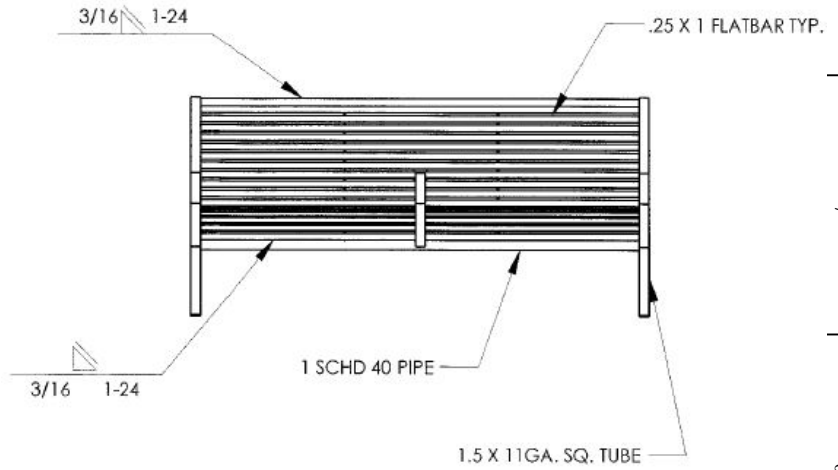

6' Broadway Park Bench Features

- Ergonomically Designed Park Bench with vertical steel slats and a powder coat finish
- All-steel heavy duty construction:
 - o Sturdy 1/4" thick x 1" wide slats are securely welded to a 1" schedule 40 pipe at the top & bottom of he seat. Legs are constructed of 1 1/2" x 11gauge steel tubing.
- Fully assembled
- Pre-drilled mounting holes in feet (Anchoring hardware included)
- Mounted on skids to insure trouble-free shipping
- Bench is 72" long X 34" high x 24" deep x 16" seat height
- Optional Center Anti-Vagrant Arm Rest is Available
- Weight: 190 Lbs.

6 Foot Broadway Park Bench

Part #: BEN-H-6

Date: 11/2/2016

Page 1 of 2

V 1.0

6' Broadway Park Bench Dimensions

Material Description

- Slats = 1/4" x 1.0" Flat Bar
- Legs = 1-1/2" x 11 GA Steel Tube
- Connector Brace = 1" Sch 40 Pipe Leg
- Brace = 1-1/4" x 14 GA Steel Tube
- Anchor Plate = 1.25 x 3/16' flat Steel
- Arm Rest = 1-1/2" x 1/4" Flat Bar
- Ring = 6" OD 1/2" Sq Tube