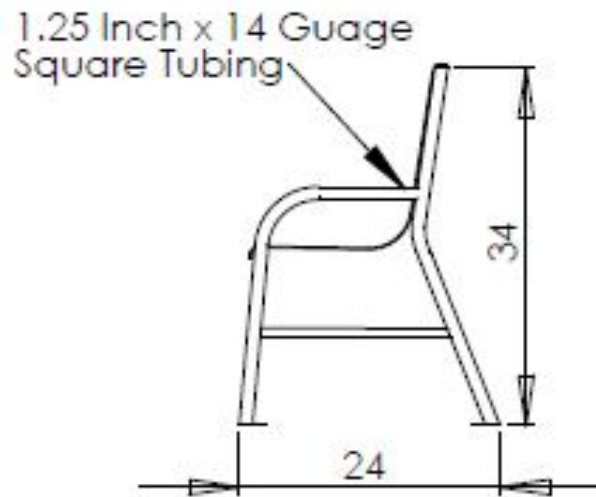

4 Foot Main Street Park Bench with Center Arm Rest

Part #: BEN-V-4

Date: 11/2/2016

4' Main Street Park Bench Dimensions

Material Description

- Slats = 1/8" x 2.0" Edged Galvanneal
- Legs = 1.25" x 14 GA Steel Tube
- Connector Brace = 1" Sch 40 Pipe
- Leg Brace = 1" x 14 GA Steel Tube
- Anchor Plate = 1.25 x 3/16' flat Steel
- Cap = 1 x 1/8" Square
- Seat Support = 1/2" x 1/2" x 1/8" Angle