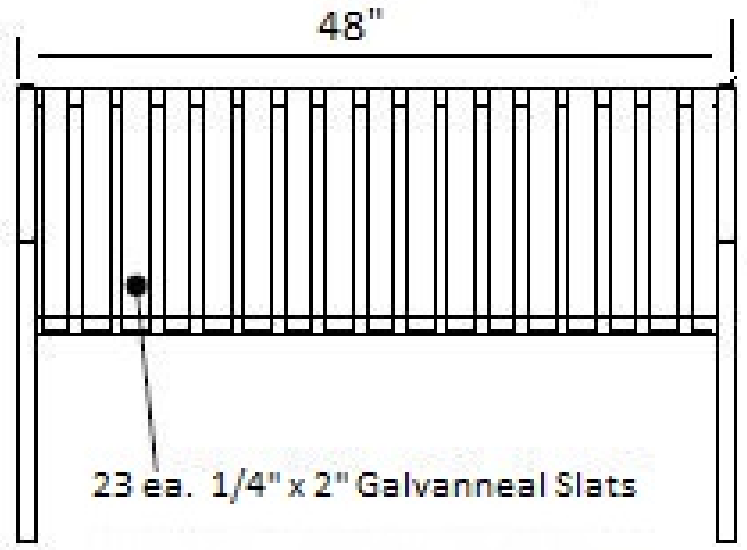

4 Foot Main Street Park Bench with Center Arm Rest

Part #: BEN-V-4

Date: 11/2/2016

4' Main Street Park Bench Dimensions

Material Description

- Slats = 1/8" x 2.0" Edged Galvanneal
- Legs = 1.25" x 14 GA Steel Tube
- Connector Brace = 1" Sch 40 Pipe
- Leg Brace = 1" x 14 GA Steel Tube
- Anchor Plate = 1.25 x 3/16' flat Steel
- Cap = 1 x 1/8" Square
- Seat Support = 1/2" x 1/2" x 1/8" Angle