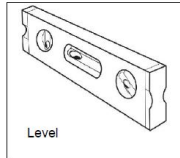

Parts List

Dimensions

Hardware Included

5/16" x 1" Machine Bolt

5/16" Washer

5/16" Kee Nut

Tools Required

1/2" Wrench

1/2" Socket Wrench

Tape Measure

Level

ITEM NO.	PartNo	DESCRIPTION	Qty.
1	P-R800P-2	700/800 surface mount rod bench frame, 2 seat	1
2	P-R800-S	800 Straight Rod Seat	2
3	33-02-0007	5/16" SS Washer	20
4	33-05-0029	5/16" x 1" Machine Bolt (SS)	8
5	33-03-0012	5/16" Kee Nut (SS)	12
6	33-06-0053	5/16" x 2-1/4" Carriage Bolt (SS)	4
7	P-01-01-0257	Concave/Convex Portable Leg	2