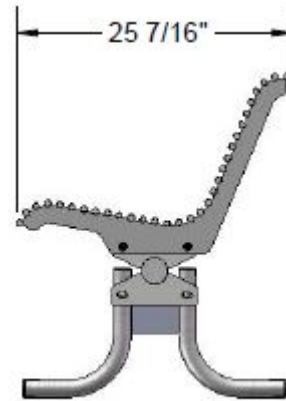

Parts List

Dimensions

Hardware Included

5/16" x 1" Machine Bolt

5/16" Washer

5/16" Kee Nut

Tools Required

1/2" Wrench

1/2" Socket Wrench

Tape Measure

Level

ITEM NO.	PartNo	DESCRIPTION	Qty.
1	P-R800P-2	700/800 surface mount rod bench frame, 2 seat	1
2	P-R800-S	800 Straight Rod Seat	2
3	33-02-0007	5/16" SS Washer	20
4	33-05-0029	5/16" x 1" Machine Bolt (SS)	8
5	33-03-0012	5/16" Kee Nut (SS)	12
6	33-06-0053	5/16" x 2-1/4" Carriage Bolt (SS)	4
7	P-01-01-0257	Concave/Convex Portable Leg	2

OCC Outdoors Palmetto Rod
 Style Contour Bench, 2 Seat
 In-Line Design, Portable
 with Powder Coat Finish

Part #: OCC-800P-RS2

Date: 5/9/2016

Page 1 of 1

This document contains OCC Outdoors Proprietary Information. No intellectual copyright or license is granted by OCC Outdoors in connection with it. It is delivered on the express condition that the document and the information contained in it shall be treated as confidential, shall not be used for and purpose other than that for which it is hereby delivered (the use and maintenance of the product supplied). It shall not be disclosed in whole or part to third parties and shall not be duplicated in any manner without OCC Outdoors's prior approval.