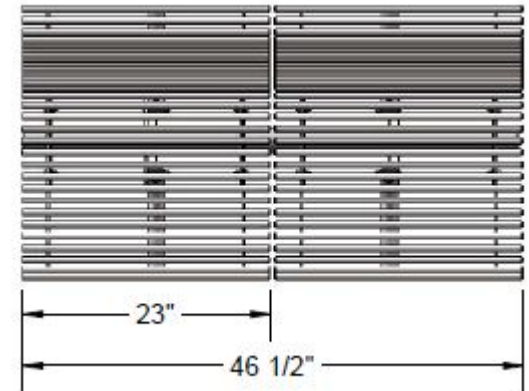

Parts List

Dimensions

Hardware Included

5/16" x 1" Machine Bolt

5/16" Washer

5/16" Kee Nut

Tools Required

1/2" Wrench

1/2" Socket Wrench

Tape Measure

Level

ITEM NO.	PartNo	DESCRIPTION	Qty.
1	P-R800P-2	700/800 surface mount rod bench frame, 2 seat	1
2	P-R800-S	800 Straight Rod Seat	2
3	33-02-0007	5/16" SS Washer	20
4	33-05-0029	5/16" x 1" Machine Bolt (SS)	8
5	33-03-0012	5/16" Kee Nut (SS)	12
6	33-06-0053	5/16" x 2-1/4" Carriage Bolt (SS)	4
7	P-01-01-0257	Concave/Convex Portable Leg	2