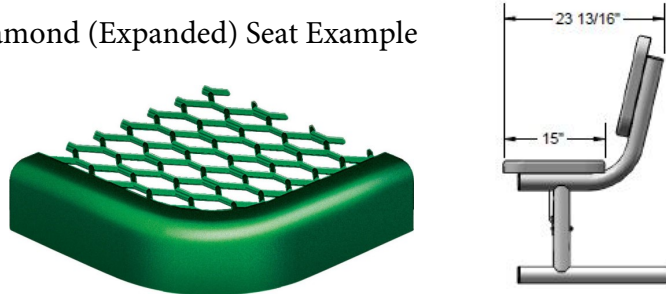

Diamond (Expanded) Seat Example

WARRANTY: OCCOutdoors, Inc. guarantees all items for one full year to be free of defects in workmanship or materials when installed and maintained properly. We agree to repair or replace, any items determined to be defective. Items specifically not covered by this warranty include vandalism, manmade or natural disasters, lack of maintenance, normal weathering or wear and tear due to public abuse.

NOTES:

1. INSTALLATION TO BE COMPLETED IN ACCORDANCE WITH MANUFACTURER'S SPECIFICATIONS.
2. ALL DIMENSIONS ARE CONSIDERED TRUE AND REFLECT MANUFACTURER'S SPECIFICATIONS
3. DO NOT SCALE DRAWING.

This document contains OCC Outdoors Proprietary Information. No intellectual copyright or license is granted by OCC Outdoors in connection with it. It is delivered on the express condition that the document and the information contained in it shall be treated as confidential, shall not be used for and purpose other than that for which it is hereby delivered (the use and maintenance of the product supplied). It shall not be disclosed in whole or part to third parties and shall not be duplicated in any manner without OCC Outdoors's prior approval.

OCC Outdoors Products
PH: 1-800-821-7670
EMAIL - occcontact@occoutdoors.com
Fax: 1-317-862-9422

Part #: OCC-940P-DV6

Date: 12/17/2015

OCC Outdoors 6' Heavy Duty Deluxe Portable Bench with 15" Diamond Pattern Seat & Back

8 7 6 5 4 3 2 1