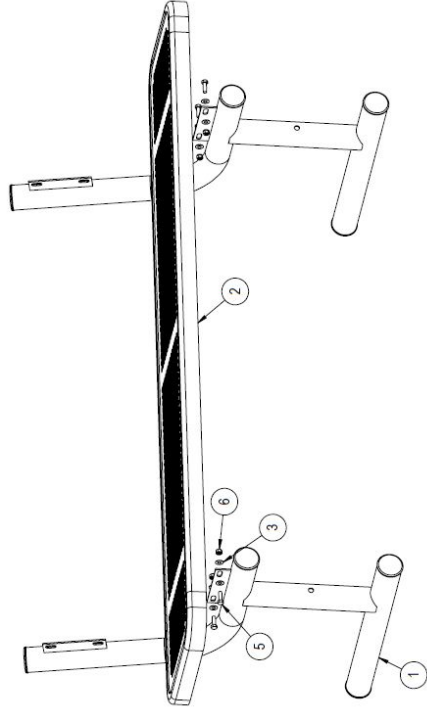

A B C D

Assembly Instructions

Step 1 Attach the 6' Punched Seat to the 940 legs using specified hardware.