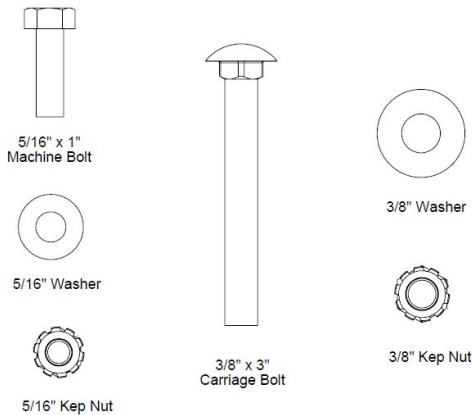

8 7 6 5 4 3 2 1

Assembly Instructions

Step 1: Attach the 6' Expanded Deluxe Seat to the 940 legs using specified hardware.

Step 2: Repeat Step 1 for the back.

Step 3: Attach the 26 3/4" Braces to the 940 legs as shown using specified hardware.

Hardware Included

ITEM NO.	PartNo	DESCRIPTION	QTY
1	P-V940P	940P Vinyl Leg	2
2	T-DP72-S	6' Punched Deluxe Seat	2
3	33-02-0007	5/16" Flat Washer (SS)	20
4	33-02-0008	3/8" Flat Washer (SS)	2
5	33-05-0029	5/16" x 1" Machine Bolt (SS)	10
6	33-03-0012	5/16" Kep Nut (SS)	10
7	33-03-0013	3/8" Kep Nut (SS)	2
8	33-06-0058	3/8" x 3" Carriage Bolt (SS)	2
9	P-01-04-0129	26 3/4" Brace	2