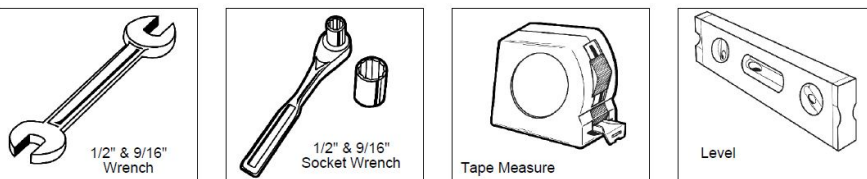

Tools Required