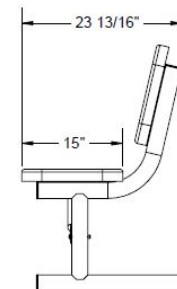

Perforated Pattern Example

WARRANTY: OCCOutdoors, Inc. guarantees all items for one full year to be free of defects in workmanship or materials when installed and maintained properly. We agree to repair or replace, any items determined to be defective. Items specifically not covered by this warranty include vandalism, manmade or natural disasters, lack of maintenance, normal weathering or wear and tear due to public abuse.

NOTES:

1. INSTALLATION TO BE COMPLETED IN ACCORDANCE WITH MANUFACTURER'S SPECIFICATIONS.
2. ALL DIMENSIONS ARE CONSIDERED TRUE AND REFLECT MANUFACTURER'S SPECIFICATIONS
3. DO NOT SCALE DRAWING.

This document contains OCC Outdoors Proprietary Information. No intellectual copyright or license is granted by OCC Outdoors in connection with it. It is delivered on the express condition that the document and the information contained in it shall be treated as confidential, shall not be used for and purpose other than that for which it is hereby delivered (the use and maintenance of the product supplied). It shall not be disclosed in whole or part to third parties and shall not be duplicated in any manner without OCC Outdoors's prior approval.

OCC Outdoors Products PH:
1-800-821-7670
EMAIL - occontact@occoutdoors.com
Fax: 1-317-862-9422

Part #: OCC-940P-DP6

Date: 1/1/2016

**OCC Outdoors 6' Heavy Duty
Deluxe Portable Bench with
Perforated Pattern 15" Seat and
Back,**

Page 1 of 2