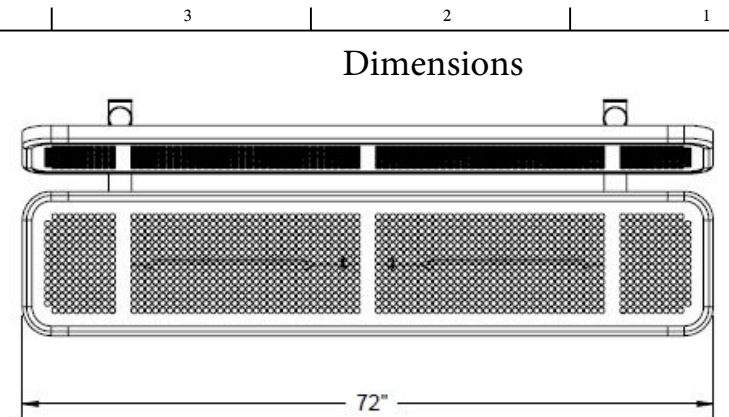

8 7 6 5 4 3 2 1

Assembly Instructions

Step 1: Attach the 6' Expanded Deluxe Seat to the 940 legs using specified hardware.

Step 2: Repeat Step 1 for the back.

Step 3: Attach the 26 3/4" Braces to the 940 legs as shown using specified hardware.

Hardware Included

ITEM NO.	PartNo	DESCRIPTION	QTY
1	P-V940P	940P Vinyl Leg	2
2	T-DP72-S	6' Punched Deluxe Seat	2
3	33-02-0007	5/16" Flat Washer (SS)	20
4	33-02-0008	3/8" Flat Washer (SS)	2
5	33-05-0029	5/16" x 1" Machine Bolt (SS)	10
6	33-03-0012	5/16" Kep Nut (SS)	10
7	33-03-0013	3/8" Kep Nut (SS)	2
8	33-06-0058	3/8" x 3" Carriage Bolt (SS)	2
9	P-01-04-0129	26 3/4" Brace	2