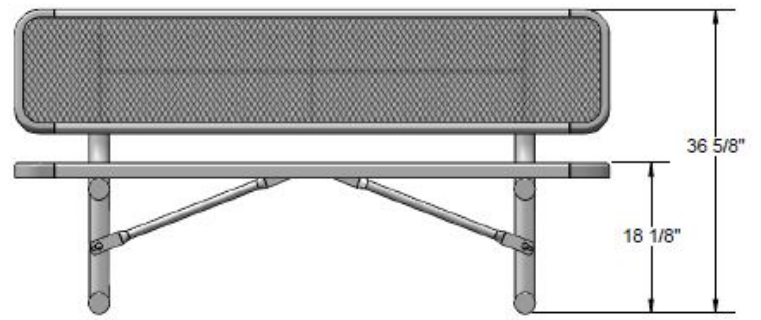

8 7 6 5 4 3 2 1

Parts

Dimensions

Hardware Included

ITEM NO.	PartNo	DESCRIPTION	QTY
1	P-V940P	940P Vinyl Leg	2
2	T-DV72-S	6' Expanded Deluxe Seat	2
3	33-02-0007	5/16" Flat Washer (SS)	20
4	33-02-0008	3/8" Flat Washer (SS)	2
5	33-05-0029	5/16" x 1" Machine Bolt (SS)	10
6	33-03-0012	5/16" Kee Nut (SS)	10
7	33-03-0013	3/8" Kee Nut (SS)	2
8	33-06-0058	3/8" x 3" Carriage Bolt (SS)	2
9	P-01-04-0129	26 3/4" Brace	2