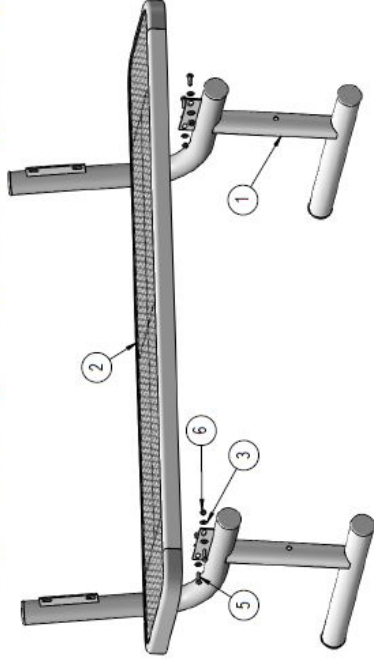

8 7 6 5 4 3 2 1

Assembly Instructions

Step 1: Attach the 6' Expanded Deluxe Seat to the 940 legs using specified hardware.

Step 2: Repeat Step 1 for the back.

Step 3: Attach the 26 3/4" Braces to the 940 legs as shown using specified hardware.

Hardware Included

ITEM NO.	PartNo	DESCRIPTION	QTY
1	P-V940P	940P Vinyl Leg	2
2	T-DP72-S	6' Punched Deluxe Seat	2
3	33-02-0007	5/16" Flat Washer (SS)	20
4	33-02-0008	3/8" Flat Washer (SS)	2
5	33-05-0029	5/16" x 1" Machine Bolt (SS)	10
6	33-03-0012	5/16" Kep Nut (SS)	10
7	33-03-0013	3/8" Kep Nut (SS)	2
8	33-06-0058	3/8" x 3" Carriage Bolt (SS)	2
9	P-01-04-0129	26 3/4" Brace	2