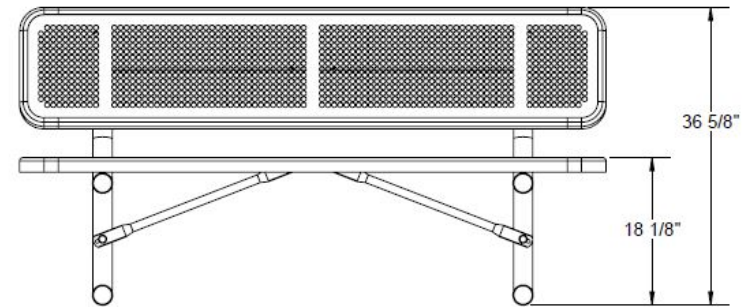

8 7 6 5 4 3 2 1

Assembly Instructions

Step 1: Attach the 6' Expanded Deluxe Seat to the 940 legs using specified hardware.

Step 2: Repeat Step 1 for the back.

Step 3: Attach the 26 3/4" Braces to the 940 legs as shown using specified hardware.

Hardware Included

ITEM NO.	PartNo	DESCRIPTION	QTY
1	P-V940P	940P Vinyl Leg	2
2	T-DP72-S	6' Punched Deluxe Seat	2
3	33-02-0007	5/16" Flat Washer (SS)	20
4	33-02-0008	3/8" Flat Washer (SS)	2
5	33-05-0029	5/16" x 1" Machine Bolt (SS)	10
6	33-03-0012	5/16" Kep Nut (SS)	10
7	33-03-0013	3/8" Kep Nut (SS)	2
8	33-06-0058	3/8" x 3" Carriage Bolt (SS)	2
9	P-01-04-0129	26 3/4" Brace	2