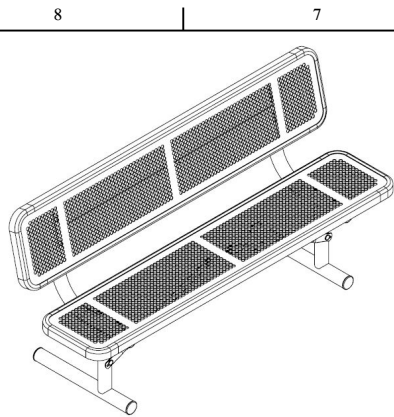

8 7 6 5 4 3 2 1

Assembly Instructions

Step 1: Attach the 6' Expanded Deluxe Seat to the 940 legs using specified hardware.

Step 2: Repeat Step 1 for the back.

Step 3: Attach the 26 3/4" Braces to the 940 legs as shown using specified hardware.

Hardware Included

ITEM NO.	PartNo	DESCRIPTION	QTY
1	P-V940P	940P Vinyl Leg	2
2	T-DP72-S	6' Punched Deluxe Seat	2
3	33-02-0007	5/16" Flat Washer (SS)	20
4	33-02-0008	3/8" Flat Washer (SS)	2
5	33-05-0029	5/16" x 1" Machine Bolt (SS)	10
6	33-03-0012	5/16" Kep Nut (SS)	10
7	33-03-0013	3/8" Kep Nut (SS)	2
8	33-06-0058	3/8" x 3" Carriage Bolt (SS)	2
9	P-01-04-0129	26 3/4" Brace	2