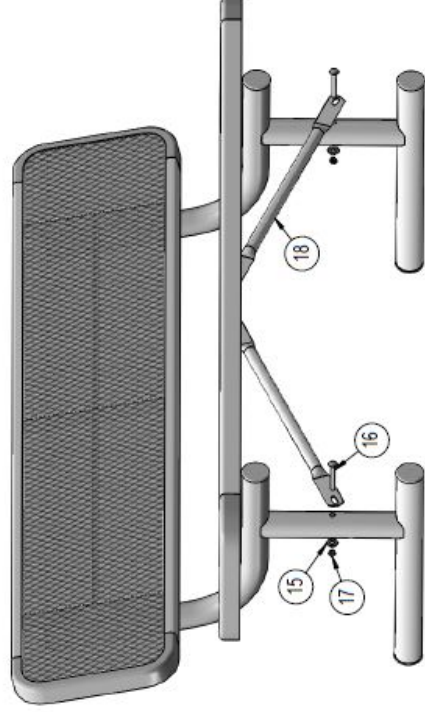

8 7 6 5 4 3 2 1

Assembly Instructions

Step 1: Attach the 6' Expanded Deluxe Seat to the 940 legs using specified hardware.

Step 2: Repeat Step 1 for the back.

Step 3: Attach the 26 3/4" Braces to the 940 legs as shown using specified hardware.

Hardware Included

ITEM NO.	PartNo	DESCRIPTION	QTY
1	P-V940P	940P Vinyl Leg	2
2	T-DP72-S	6' Punched Deluxe Seat	2
3	33-02-0007	5/16" Flat Washer (SS)	20
4	33-02-0008	3/8" Flat Washer (SS)	2
5	33-05-0029	5/16" x 1" Machine Bolt (SS)	10
6	33-03-0012	5/16" Kep Nut (SS)	10
7	33-03-0013	3/8" Kep Nut (SS)	2
8	33-06-0058	3/8" x 3" Carriage Bolt (SS)	2
9	P-01-04-0129	26 3/4" Brace	2