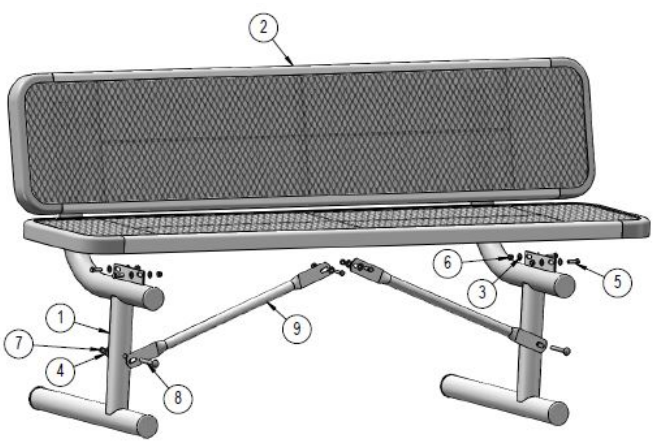

8 7 6 5 4 3 2 1

Parts

Dimensions

Hardware Included

ITEM NO.	PartNo	DESCRIPTION	QTY
1	P-V940P	940P Vinyl Leg	2
2	T-DV72-S	6' Expanded Deluxe Seat	2
3	33-02-0007	5/16" Flat Washer (SS)	20
4	33-02-0008	3/8" Flat Washer (SS)	2
5	33-05-0029	5/16" x 1" Machine Bolt (SS)	10
6	33-03-0012	5/16" Kee Nut (SS)	10
7	33-03-0013	3/8" Kee Nut (SS)	2
8	33-06-0058	3/8" x 3" Carriage Bolt (SS)	2
9	P-01-04-0129	26 3/4" Brace	2

Page 1 of 2

A B C D

Assembly Instructions

Step 1 Attach the 6' Punched Seat to the 940 legs using specified hardware.

Step 2

Repeat Step 1 for the back.

Repea

Step 3