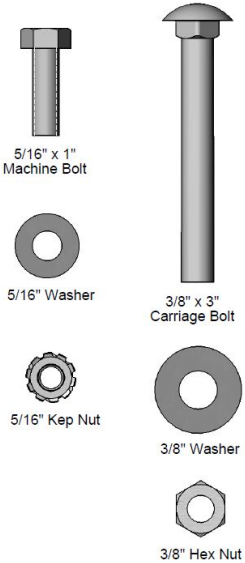

8 7 6 5 4 3 2 1

Parts

Dimensions

Hardware Included

ITEM NO.	PartNo	DESCRIPTION	QTY
1	P-V940P	940P Vinyl Leg	2
2	T-DV72-S	6' Expanded Deluxe Seat	2
3	33-02-0007	5/16" Flat Washer (SS)	20
4	33-02-0008	3/8" Flat Washer (SS)	2
5	33-05-0029	5/16" x 1" Machine Bolt (SS)	10
6	33-03-0012	5/16" Kee Nut (SS)	10
7	33-03-0013	3/8" Kee Nut (SS)	2
8	33-06-0058	3/8" x 3" Carriage Bolt (SS)	2
9	P-01-04-0129	26 3/4" Brace	2

Hardware Included

ITEM NO.	PartNo	DESCRIPTION	QTY
1	P-V940P	940P Vinyl Leg	2
2	T-DP72-S	6' Punched Deluxe Seat	2
3	33-02-0007	5/16" Flat Washer (SS)	20
4	33-02-0008	3/8" Flat Washer (SS)	2
5	33-05-0029	5/16" x 1" Machine Bolt (SS)	10
6	33-03-0012	5/16" Kep Nut (SS)	10
7	33-03-0013	3/8" Kep Nut (SS)	2
8	33-06-0058	3/8" x 3" Carriage Bolt (SS)	2
9	P-01-04-0129	26 3/4" Brace	2