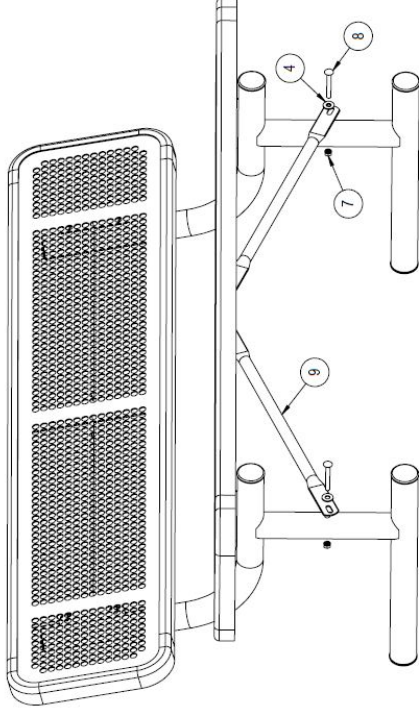

OCC Outdoors Products PH:
1-800-821-7670
EMAIL - occontact@occoutdoors.com
Fax: 1-317-862-9422

Part #: OCC-940P-DP6

Date: 1/1/2016

**OCC Outdoors 6' Heavy Duty
Deluxe Portable Bench with
Perforated Pattern 15" Seat and
Back,**

Page 1 of 2

A B C D

Assembly Instructions

Step 1 Attach the 6' Punched Seat to the 940 legs using specified hardware.

Step 2

Repeat Step 1 for the back.

Repea

Step 3

Attach the 26 3/4" Braces to the 940 legs as shown using specified hardware.

A B C D