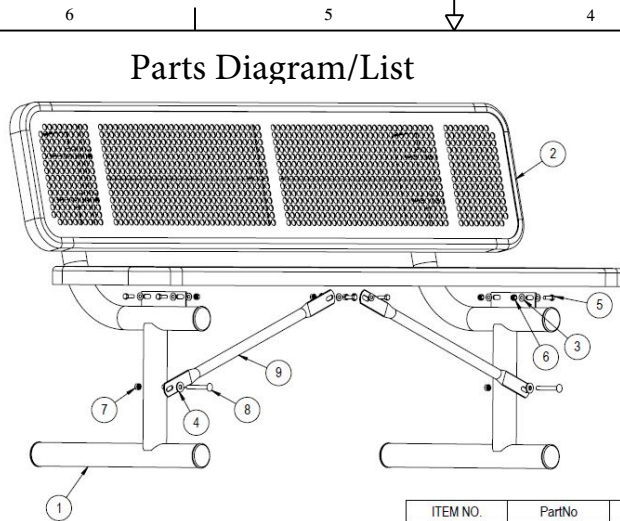

8 7 6 5 4 3 2 1

Assembly Instructions

Step 1: Attach the 6' Expanded Deluxe Seat to the 940 legs using specified hardware.

Step 2: Repeat Step 1 for the back.

Step 3: Attach the 26 3/4" Braces to the 940 legs as shown using specified hardware.

Hardware Included

ITEM NO.	PartNo	DESCRIPTION	QTY
1	P-V940P	940P Vinyl Leg	2
2	T-DP72-S	6' Punched Deluxe Seat	2
3	33-02-0007	5/16" Flat Washer (SS)	20
4	33-02-0008	3/8" Flat Washer (SS)	2
5	33-05-0029	5/16" x 1" Machine Bolt (SS)	10
6	33-03-0012	5/16" Kep Nut (SS)	10
7	33-03-0013	3/8" Kep Nut (SS)	2
8	33-06-0058	3/8" x 3" Carriage Bolt (SS)	2
9	P-01-04-0129	26 3/4" Brace	2