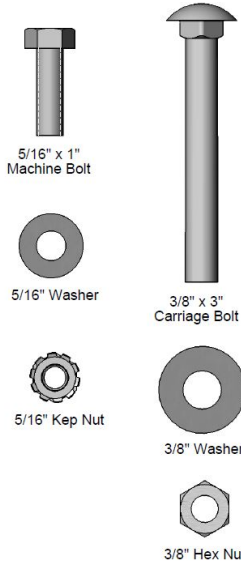

Hardware Included

ITEM NO.	PartNo	DESCRIPTION	QTY.
1	P-V940P	940P Vinyl Leg	2
2	T-01-01-0781	6' Buddy Bench Game Seat	1
3	33-02-0007	5/16" SS Washer	20
4	33-05-0029	5/16" x 1" Machine Bolt (SS)	10
5	33-03-0012	5/16" Keyp Nut (SS)	10
6	33-02-0008	3/8" Flat Washer (SS)	2
7	33-06-0058	3/8" x 3" Carriage Bolt (SS)	2
8	33-03-0013	3/8" Keyp Nut (SS)	2
9	P-01-04-0129	26 3/4" Brace	2
10	T-01-01-0451	6' Seat (Buddy Bench)	1

Tools Required

OCC Outdoors Products
 PH: 1-800-821-7670
 EMAIL - occcontact@occoutdoors.com
 Fax: 1-317-862-9422

Part #: OCC-940P-P6-BB
 OCC Outdoors 6' Heavy
 Duty Portable Buddy
 Bench with 12"
 Perforated Pattern Seat &
 Back