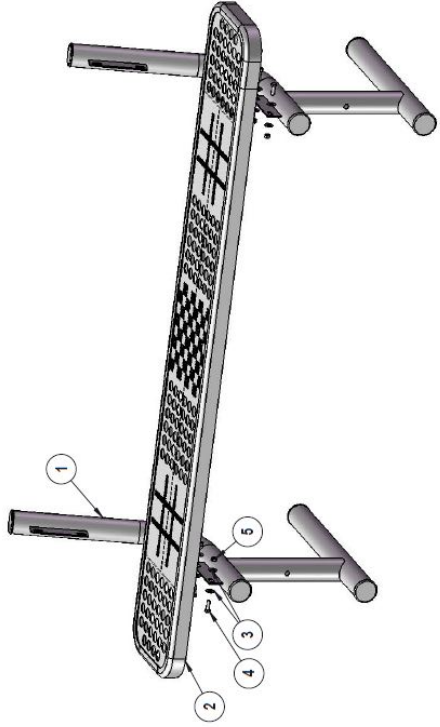

Assembly Instructions

Step 1 - Attach the 6' Perforated Seat to the 940 Legs using the Specified Hardware