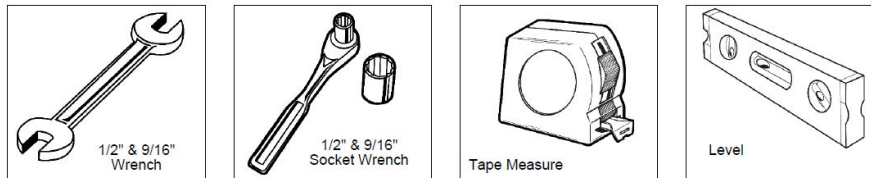

Tools Required

OCC Outdoors Products
PH: 1-800-821-7670
EMAIL - occcontact@occoutdoors.com
Fax: 1-317-862-9422

Part #: OCC-940P-P6-BB
OCC Outdoors 6' Heavy
Duty Portable Buddy
Bench with 12"
Perforated Pattern Seat &
Back

OCCOutdoors provides a 5-year Limited Warranty on Thermoplastic coated site amenities. OCCOutdoors guarantees all items for one full year to be free of defects in workmanship or materials when installed and maintained properly. Thermoplastic coating meets and exceeds AAMA 2604-05 (American Architectural Manufacturers Association) test specifications. We agree to repair or replace any items determined to be defective. Items specifically not covered by this warranty include vandalism, man-made or natural disasters, lack of maintenance, normal weathering, or wear and tear due to public abuse. Items damaged or lost in transit are the responsibility of the carrier, whether visible or concealed. It is the responsibility of the recipient to assure that the order is received complete. Before signing the delivery receipt, inspect the shipment immediately and completely. Note any damages or shortages on the bill of lading. Damage reports must be filed within 5 days. OCCOutdoors is not responsible for damages or loss in transit. Title to all goods passes to the customer at the time of shipment. OCCOutdoors will assist in filing claims if the freight arrangements were made by OCCOutdoors at your request.

This document contains OCC Outdoors Proprietary Information. No intellectual copyright or license is granted by OCC Outdoors in connection with it. It is delivered on the express condition that the document and the information contained in it shall be treated as confidential, shall not be used for and purpose other than that for which it is hereby delivered (the use and maintenance of the product supplied). It shall not be disclosed in whole or part to third parties and shall not be duplicated in any manner without OCC Outdoors's prior approval.