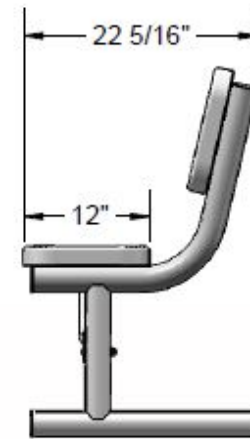

Hardware Included

ITEM NO.	PartNo	DESCRIPTION	QTY.
1	P-V940P	940P Vinyl Leg	2
2	T-01-01-0781	6' Buddy Bench Game Seat	1
3	33-02-0007	5/16" SS Washer	20
4	33-05-0029	5/16" x 1" Machine Bolt (SS)	10
5	33-03-0012	5/16" Keyp Nut (SS)	10
6	33-02-0008	3/8" Flat Washer (SS)	2
7	33-06-0058	3/8" x 3" Carriage Bolt (SS)	2
8	33-03-0013	3/8" Keyp Nut (SS)	2
9	P-01-04-0129	26 3/4" Brace	2
10	T-01-01-0451	6' Seat (Buddy Bench)	1

Tools Required

OCC Outdoors Products
 PH: 1-800-821-7670
 EMAIL - occcontact@occoutdoors.com
 Fax: 1-317-862-9422

Part #: OCC-940P-P6-BB
 OCC Outdoors 6' Heavy
 Duty Portable Buddy
 Bench with 12"
 Perforated Pattern Seat &
 Back