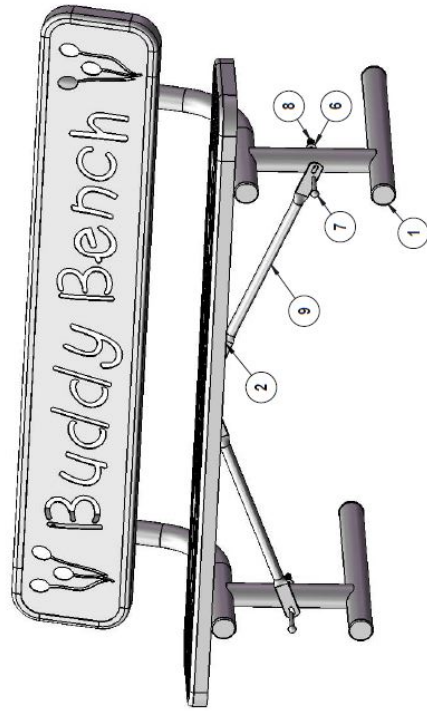

Hardware Included

ITEM NO.	PartNo	DESCRIPTION	QTY.
1	P-V940P	940P Vinyl Leg	2
2	T-01-01-0781	6' Buddy Bench Game Seat	1
3	33-02-0007	5/16" SS Washer	20
4	33-05-0029	5/16" x 1" Machine Bolt (SS)	10
5	33-03-0012	5/16" Keyp Nut (SS)	10
6	33-02-0008	3/8" Flat Washer (SS)	2
7	33-06-0058	3/8" x 3" Carriage Bolt (SS)	2
8	33-03-0013	3/8" Keyp Nut (SS)	2
9	P-01-04-0129	26 3/4" Brace	2
10	T-01-01-0451	6' Seat (Buddy Bench)	1

Assembly Instructions

Step 1 - Attach the 6' Perforated Seat to the 940 Legs using the Specified Hardware

Step 2 - Repeat Step 1 for the Back

Step 3 - Attach the 26-3/4" Braces to the 940 Legs As Shown Using the Specified Hardware