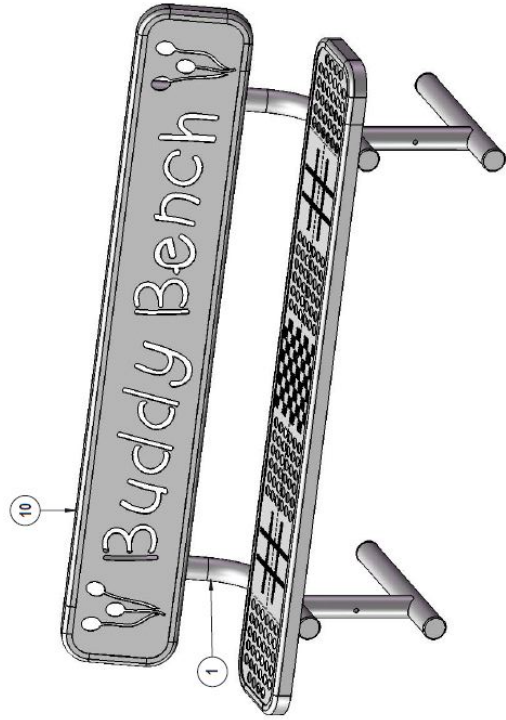

Step 2 - Repeat Step 1 for the Back