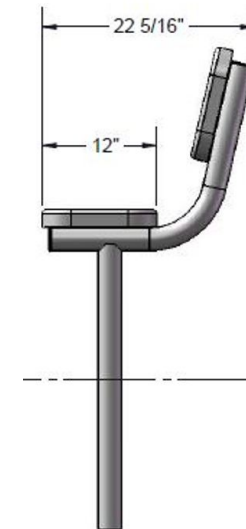

WARRANTY: OCCOutdoors, Inc. provides a 5-year Limited Warranty on Thermoplastic coated site furnishings. OCCOutdoors guarantees all items for one full year to be free of defects in workmanship or materials when installed and maintained properly. Thermoplastic coating meets and exceeds AAMA 2604-05 (American Architectural Manufacturers Association) test specifications. We agree to repair or replace any items determined to be defective. Items specifically not covered by this warranty include vandalism, man-made or natural disasters, lack of maintenance, normal weathering, or wear and tear due to public abuse.

Items damaged or lost in transit are the responsibility of the carrier, whether visible or concealed. It is the responsibility of the recipient to assure that the order is received complete. Before signing the delivery receipt, inspect the shipment immediately and completely. Note any damages or shortages on the bill of lading. Damage reports must be filed within 5 days. OCCOutdoors is not responsible for damages or loss in transit. Title to all goods passes to the customer at the time of shipment. OCCOutdoors will assist in filing claims if the freight arrangements were made by OCCOutdoors at your request.

This document contains OCC Outdoors Proprietary Information. No intellectual copyright or license is granted by OCC Outdoors in connection with it. It is delivered on the express condition that the document and the information contained in it shall be treated as confidential, shall not be used for and purpose other than that for which it is hereby delivered (the use and maintenance of the product supplied). It shall not be disclosed in whole or part to third parties and shall not be duplicated in any manner without OCC Outdoors's prior approval.

OCC Outdoors Products
PH: 1-800-821-7670
EMAIL - occontact@occoutdoors.com
Fax: 1-317-862-9422
Part #: OCC-940S-P6-BB

OCCOutdoors OCC-940S-P6
6' Heavy Duty In-Ground Mount Buddy Bench with Perforated Pattern 12" Seat & Back

Date : 1/30/2018

Page 1 of 2