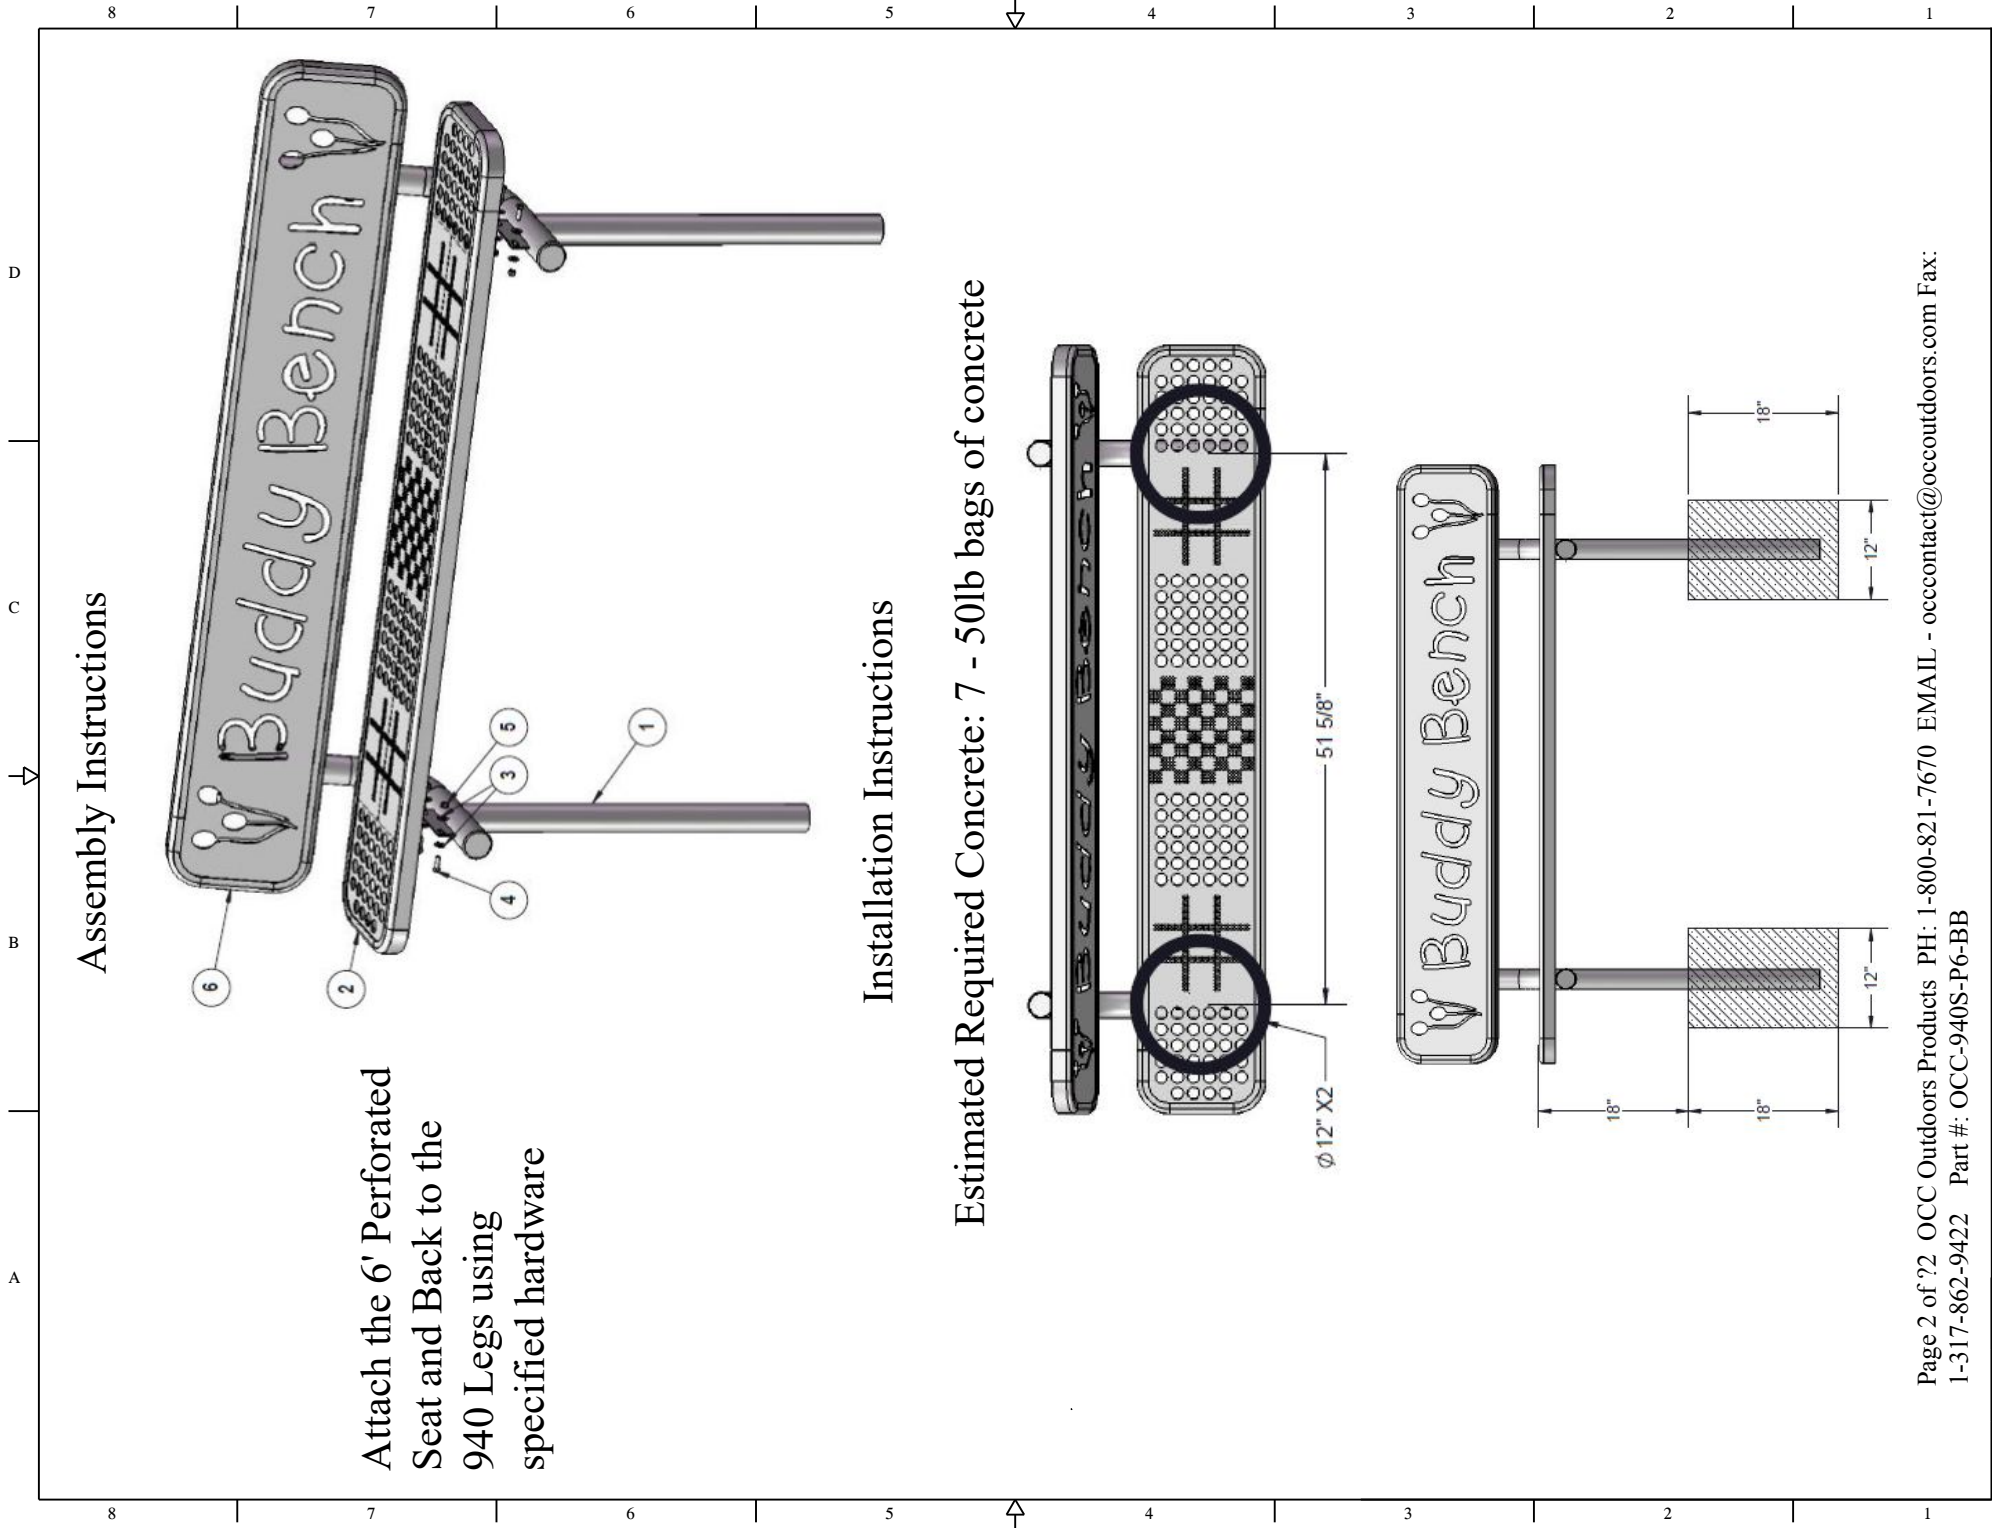

Assembly Instructions

Attach the 6' Perforated
Seat and Back to the
940 Legs using
specified hardware

Installation Instructions

Estimated Required Concrete: 7 - 50lb bags of concrete