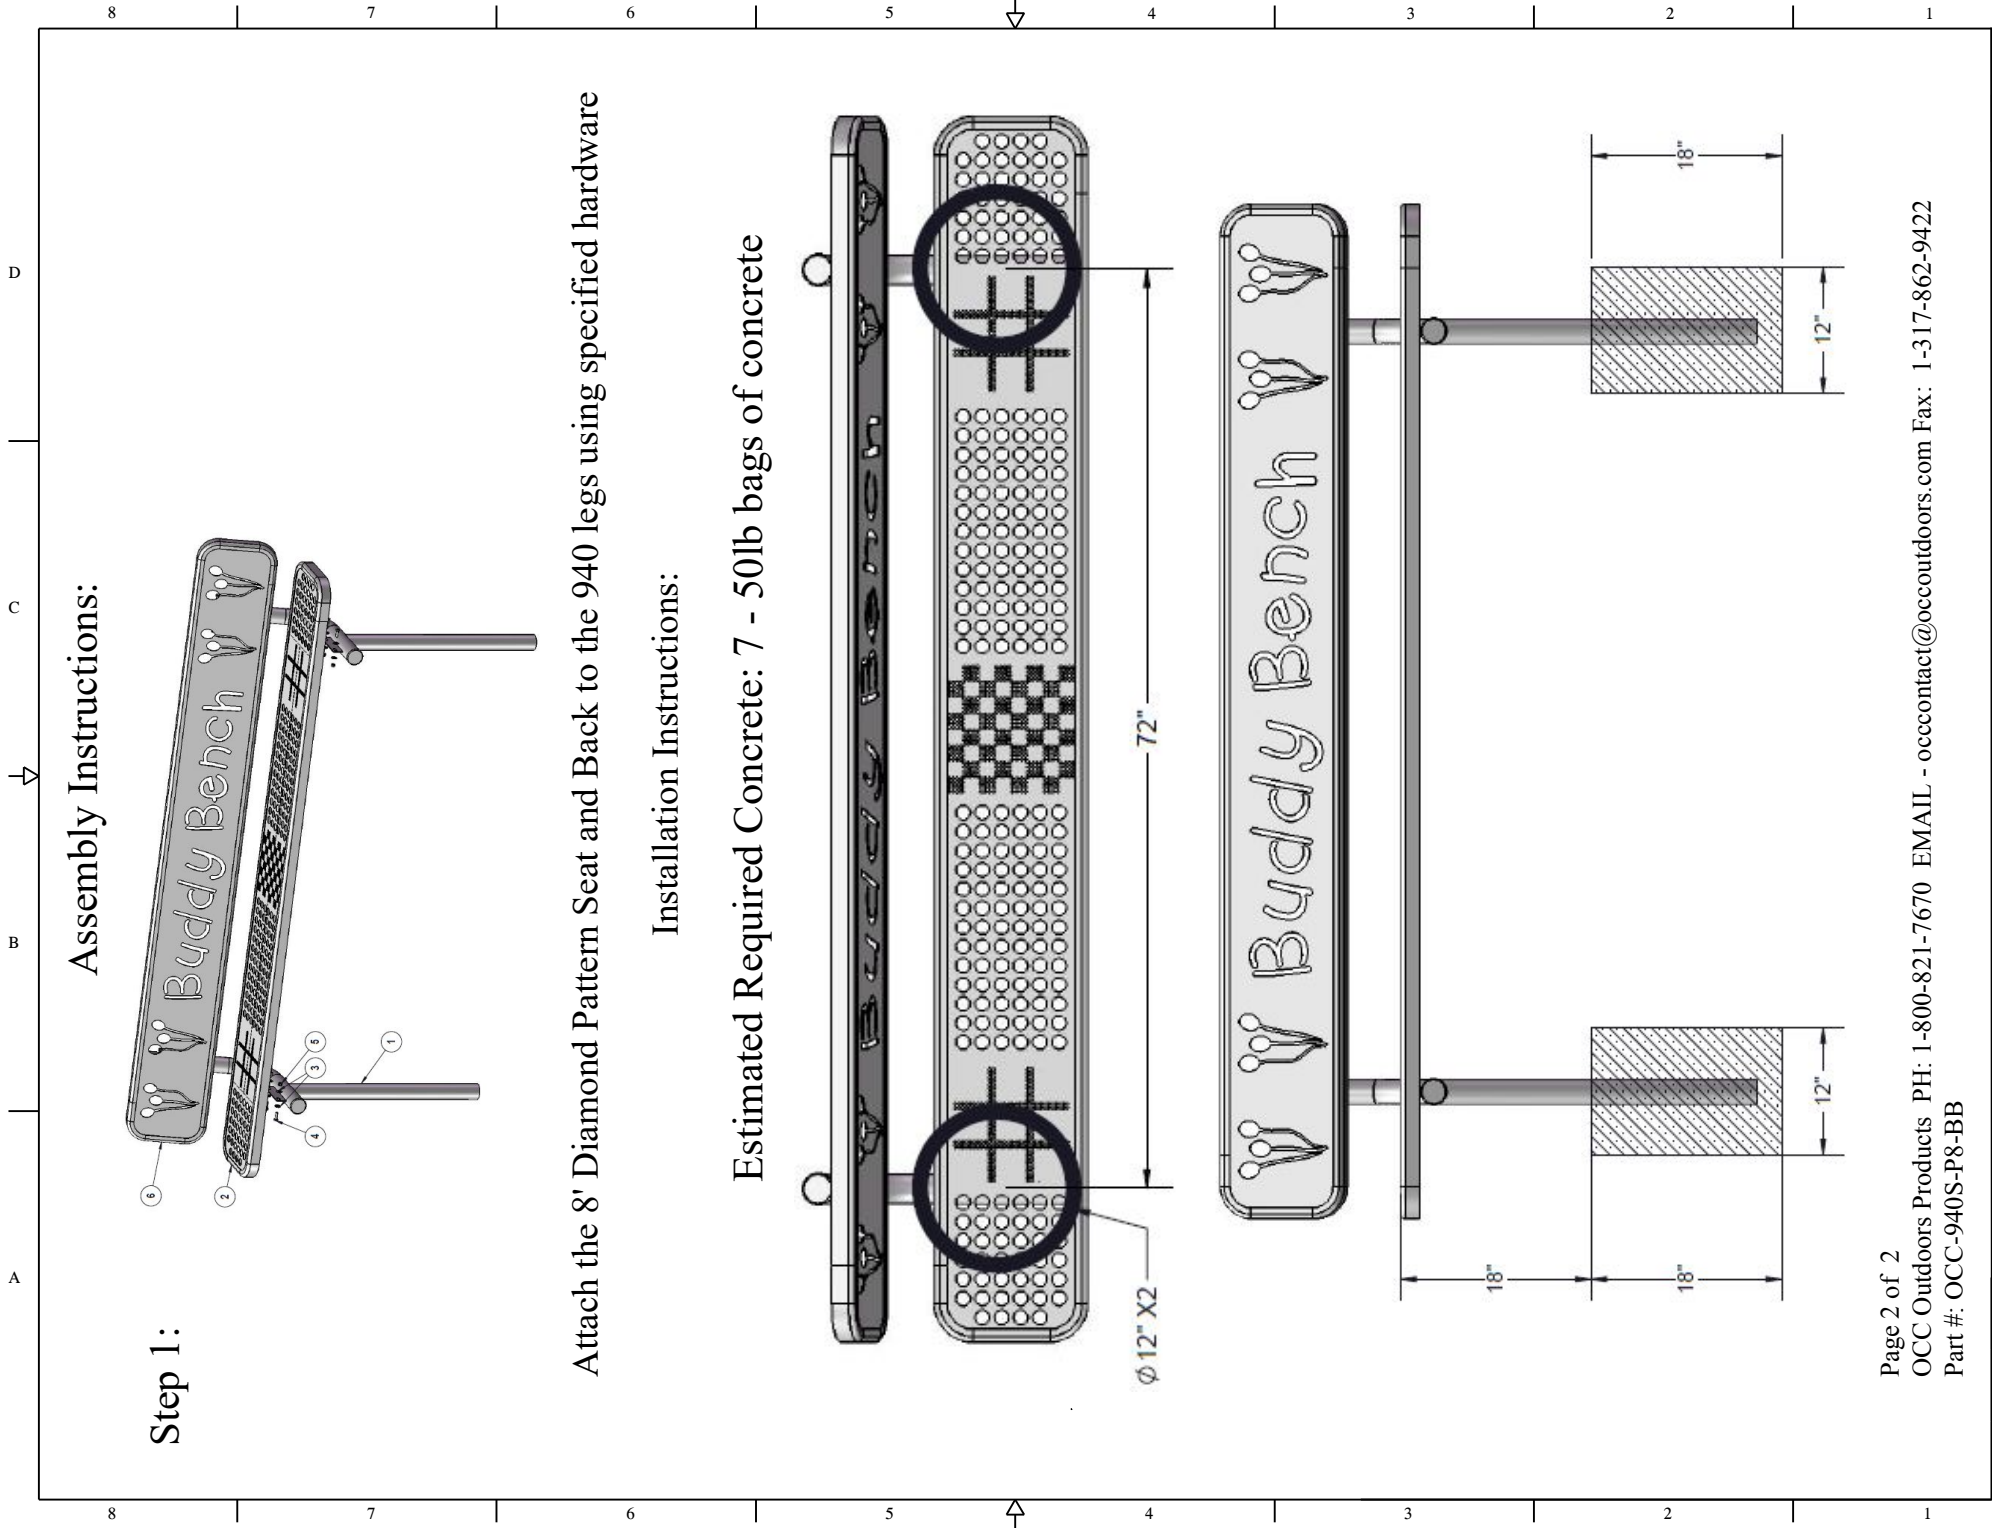

Step 1:

Assembly Instructions:

Attach the 8' Diamond Pattern Seat and Back to the 940 legs using specified hardware

Installation Instructions:

Estimated Required Concrete: 7 - 50lb bags of concrete