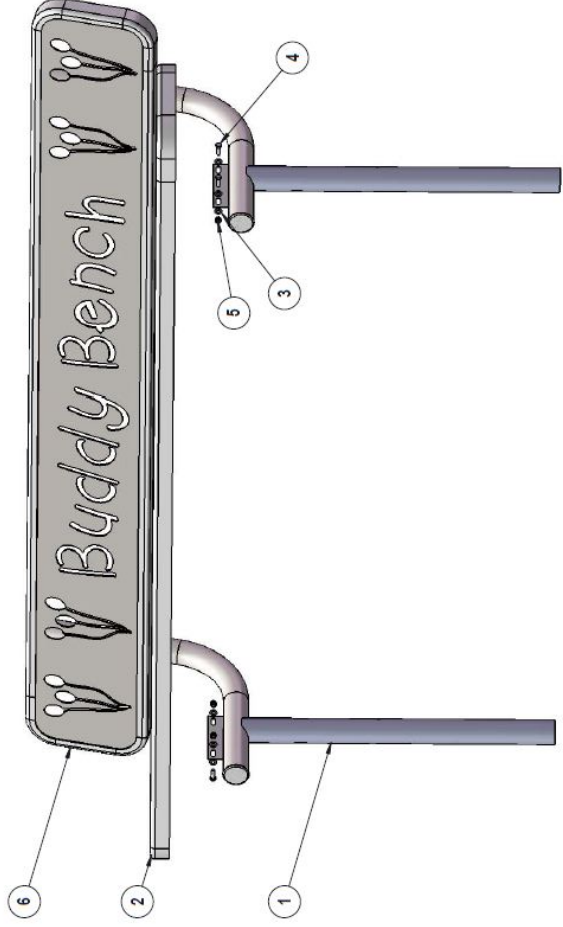

OCC Outdoors Products

PH: 1-800-821-7670
 EMAIL - occcontact@occoutdoors.com
 Fax: 1-317-862-9422

Part #: OCC-940S-V8-BB

OCC Outdoors 8 foot in-ground mount buddy bench with 12" diamond pattern seat and back

B

B

A

Assembly Instructions:

Attach the 8" diamond pattern seat and back to the 940 frame.

Installation Instructions:

Estimated Required Concrete: 7 - 50lb bags of concrete.

A