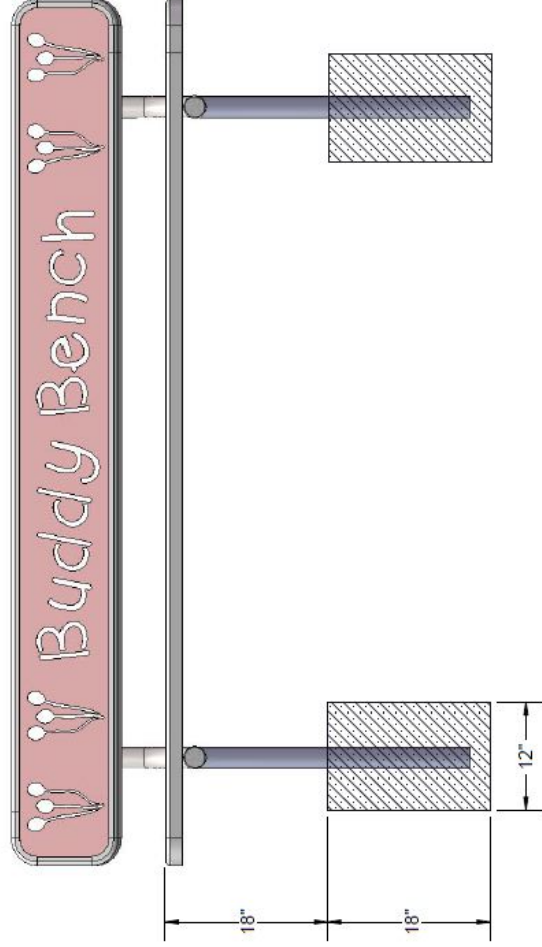

Hardware Included

5/16" x 1" Machine Bolt

5/16" Washer

5/16" Kep Nut

ITEM NO.	PartNo	DESCRIPTION	QTY.
1	P-V940S	940 In Ground Leg	2
2	T-V96-S	8' Expanded Seat	1
3	33-02-0007	5/16" SS Washer	18
4	33-05-0029	5/16" x 1" Machine Bolt (SS)	9
5	33-03-0012	5/16" Kep Nut (SS)	9
6	T-01-01-0453	8' Punched Seat (Buddy Bench)	1

OCC Outdoors Products

PH: 1-800-821-7670
 EMAIL - occcontact@occoutdoors.com
 Fax: 1-317-862-9422

Part #: OCC-940S-V8-BB

OCC Outdoors 8 foot in-ground mount buddy bench with 12" diamond pattern seat and back

B

B

A

Assembly Instructions:

Attach the 8" diamond pattern seat and back to the 940 frame.

Installation Instructions:

Estimated Required Concrete: 7 - 50lb bags of concrete.

A

B

C

D