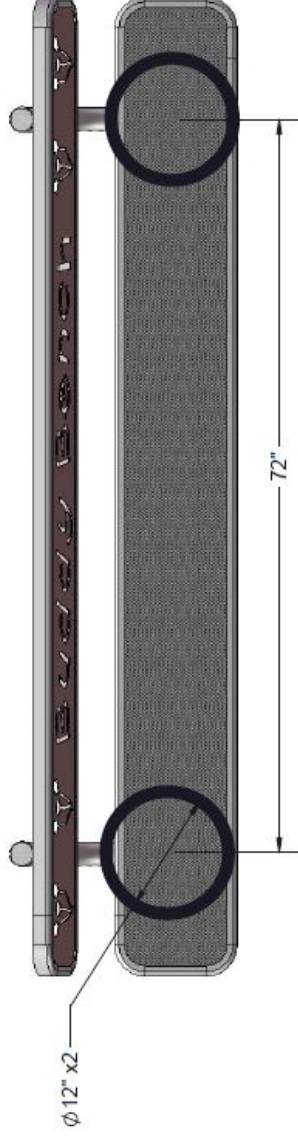

Hardware Included

5/16" x 1" Machine Bolt

5/16" Washer

5/16" Kep Nut

ITEM NO.	PartNo	DESCRIPTION	QTY.
1	P-V940S	940 In Ground Leg	2
2	T-V96-S	8' Expanded Seat	1
3	33-02-0007	5/16" SS Washer	18
4	33-05-0029	5/16" x 1" Machine Bolt (SS)	9
5	33-03-0012	5/16" Kep Nut (SS)	9
6	T-01-01-0453	8' Punched Seat (Buddy Bench)	1

OCC Outdoors Products

PH: 1-800-821-7670
 EMAIL - occcontact@occoutdoors.com
 Fax: 1-317-862-9422

Part #: OCC-940S-V8-BB

OCC Outdoors 8 foot in-ground mount buddy bench with 12" diamond pattern seat and back

B

B

A

Assembly Instructions:

Attach the 8" diamond pattern seat and back to the 940 frame.

Installation Instructions:

Estimated Required Concrete: 7 - 50lb bags of concrete.

A

B

C

D