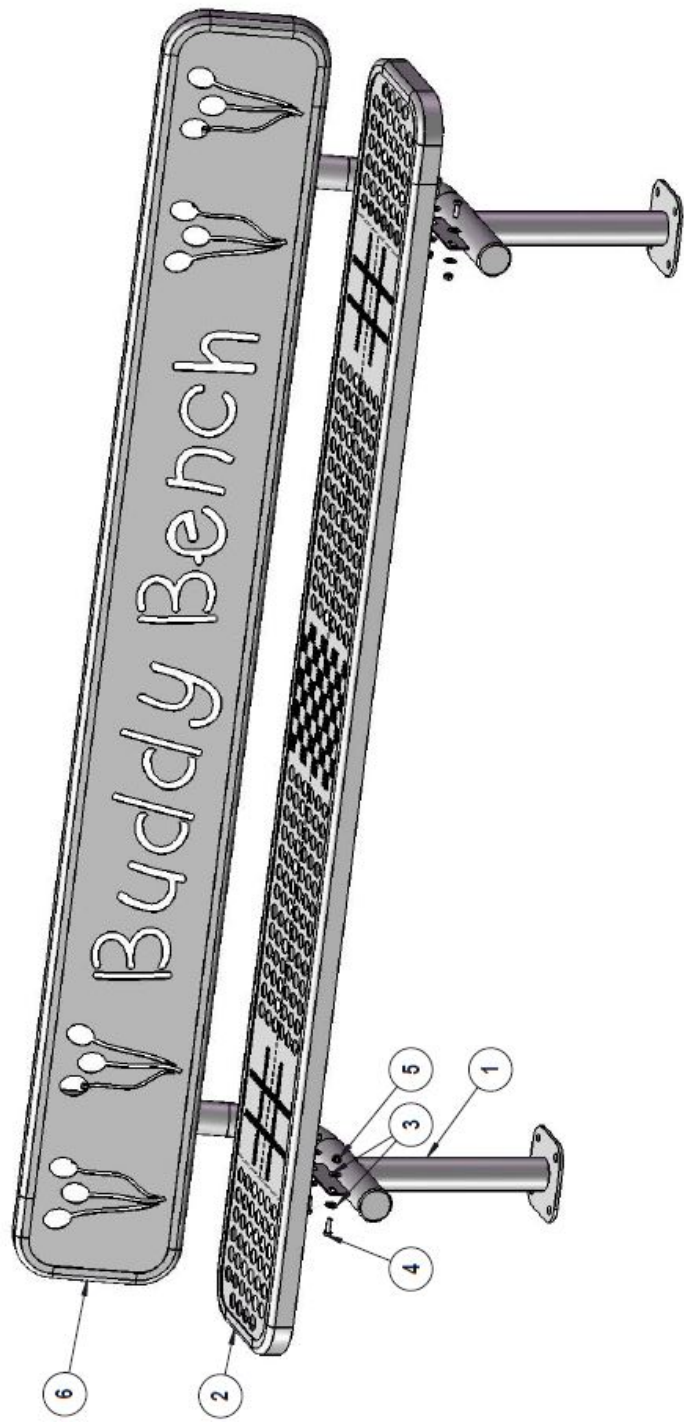

Assembly Instructions

Attach the 8' Perforated Seat and Back to the 940 legs using specified hardware.