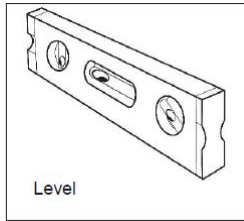

**Hardware Included**

5/16" x 1" Machine Bolt

5/16" Washer

5/16" Kee Nut

**Tools Required**

1/2" & 9/16" Wrench

1/2" & 9/16" Socket Wrench

Tape Measure

Level

| ITEM NO. | PartNo       | DESCRIPTION                   | Qty. |
|----------|--------------|-------------------------------|------|
| 1        | P-V940SM     | 940 Surface Mount Leg         | 2    |
| 2        | T-01-01-0782 | 8' Buddy Bench Game Seat      | 1    |
| 3        | 33-02-0007   | 5/16" SS Washer               | 16   |
| 4        | 33-05-0029   | 5/16" x 1" Machine Bolt (SS)  | 8    |
| 5        | 33-03-0012   | 5/16" Kee Nut (SS)            | 8    |
| 6        | T-01-01-0453 | 8' Punched Seat (Buddy Bench) | 1    |