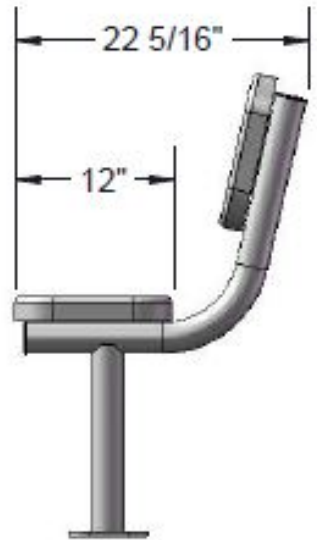

**Hardware Included**

5/16" x 1" Machine Bolt

5/16" Washer

5/16" Kee Nut

**Tools Required**

1/2" & 9/16" Wrench

1/2" & 9/16" Socket Wrench

Tape Measure

Level

| ITEM NO. | PartNo       | DESCRIPTION                   | Qty. |
|----------|--------------|-------------------------------|------|
| 1        | P-V940SM     | 940 Surface Mount Leg         | 2    |
| 2        | T-01-01-0782 | 8' Buddy Bench Game Seat      | 1    |
| 3        | 33-02-0007   | 5/16" SS Washer               | 16   |
| 4        | 33-05-0029   | 5/16" x 1" Machine Bolt (SS)  | 8    |
| 5        | 33-03-0012   | 5/16" Kee Nut (SS)            | 8    |
| 6        | T-01-01-0453 | 8' Punched Seat (Buddy Bench) | 1    |