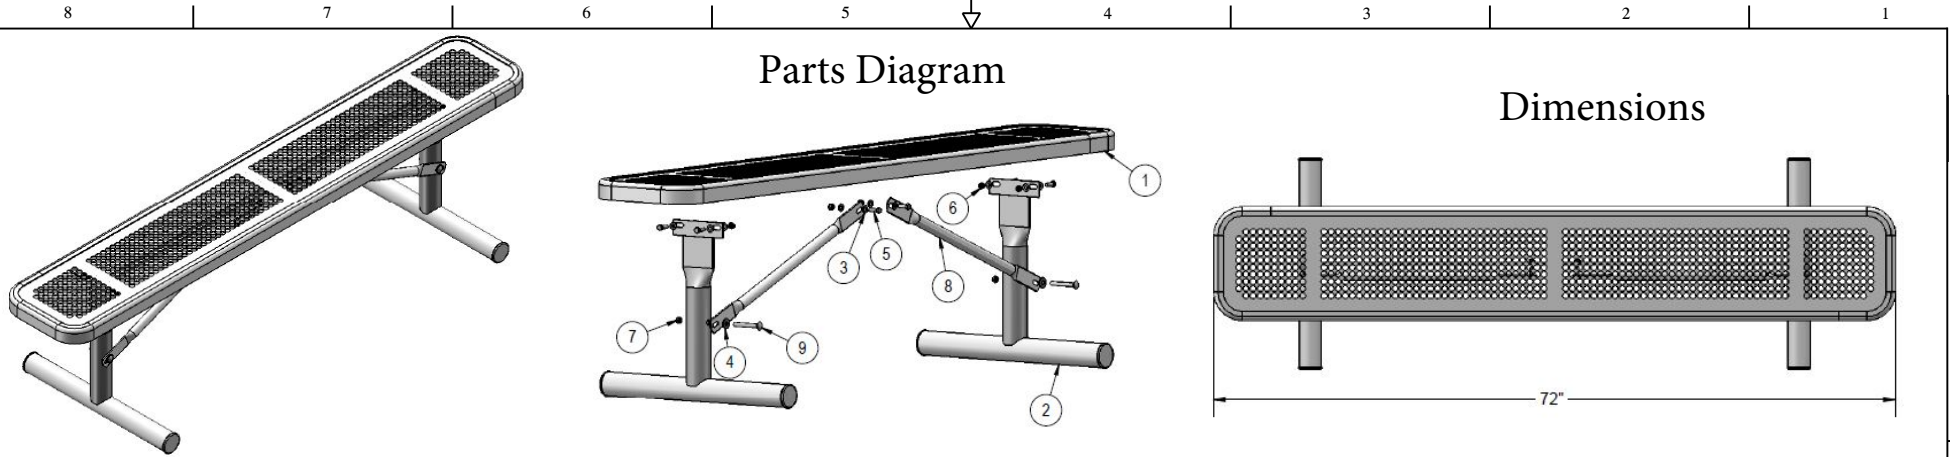

Parts Diagram

Dimensions

Included Hardware

Parts List

ITEM NO.	PartNo	DESCRIPTION	QTY
1	T-DP72-S	6' Punched Deluxe Seat	1
2	P-V942P	942P VINYL LEG	2
3	33-02-0007	5/16" Flat Washer (SS)	12
4	33-02-0008	3/8" Flat Washer (SS)	2
5	33-05-0029	5/16" x 1" Machine Bolt (SS)	6
6	33-03-0012	5/16" Kep Nut (SS)	6
7	33-03-0013	3/8" Kep Nut (SS)	2
8	P-01-04-0129	26 3/4" Brace	2
9	33-06-0058	3/8" x 3" Carriage Bolt (SS)	2