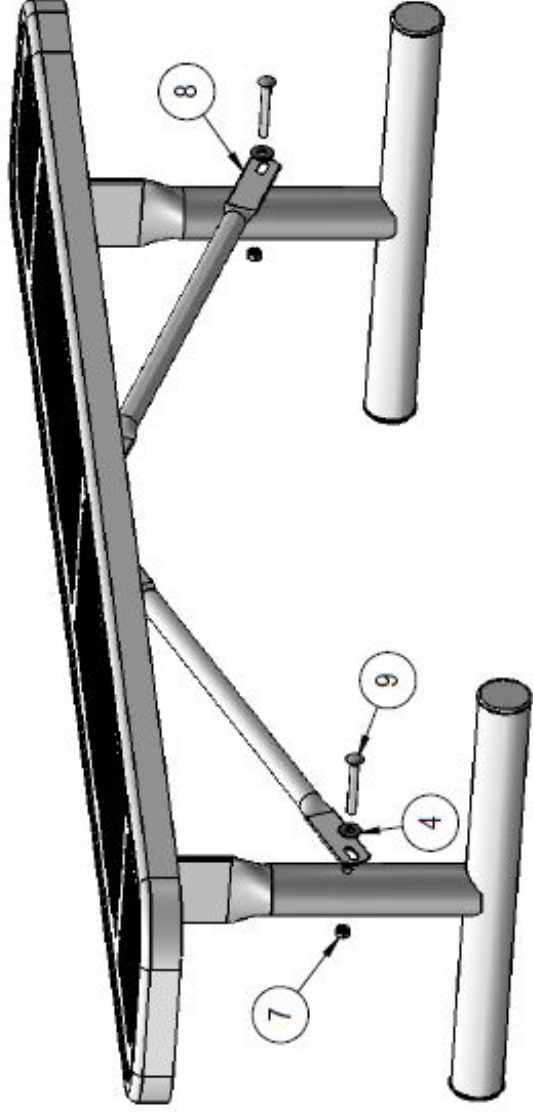

### Dimensions

# Assembly Instructions

Attach the 6' Punched Deluxe Seat to the 942 Legs using specified hardware.

Attach the 26-3/4" Braces to the 942 Legs using specified hardware as shown.

Perforated Pattern Seat Example