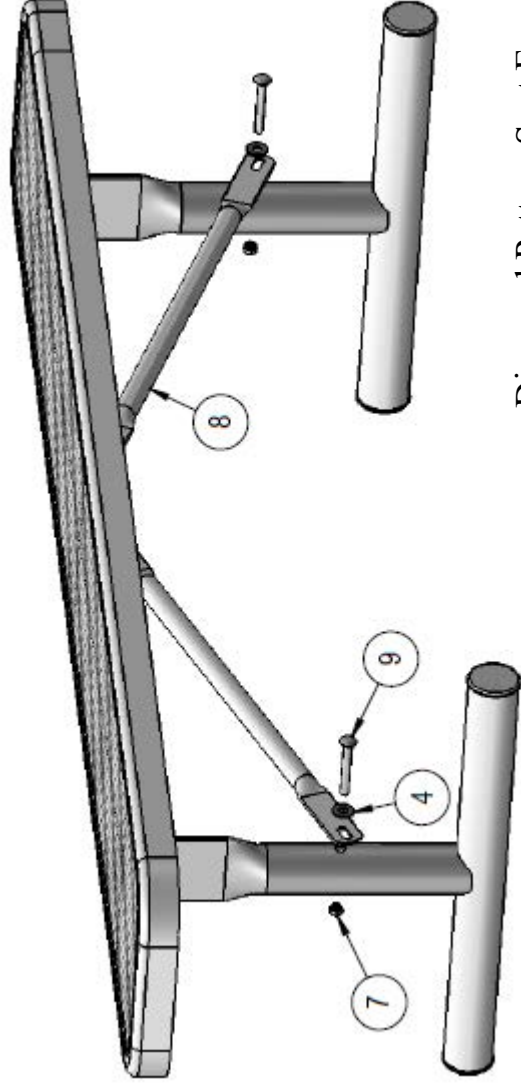

# Assembly Instructions

Attach the 6' Expanded Deluxe Seat to the 942 Legs using specified hardware

Step 2: Attach the 26-3/4" braces to the 942 legs using the specified hardware as shown.

Diamond Pattern Seat Example

### Parts Diagram

### Dimensions