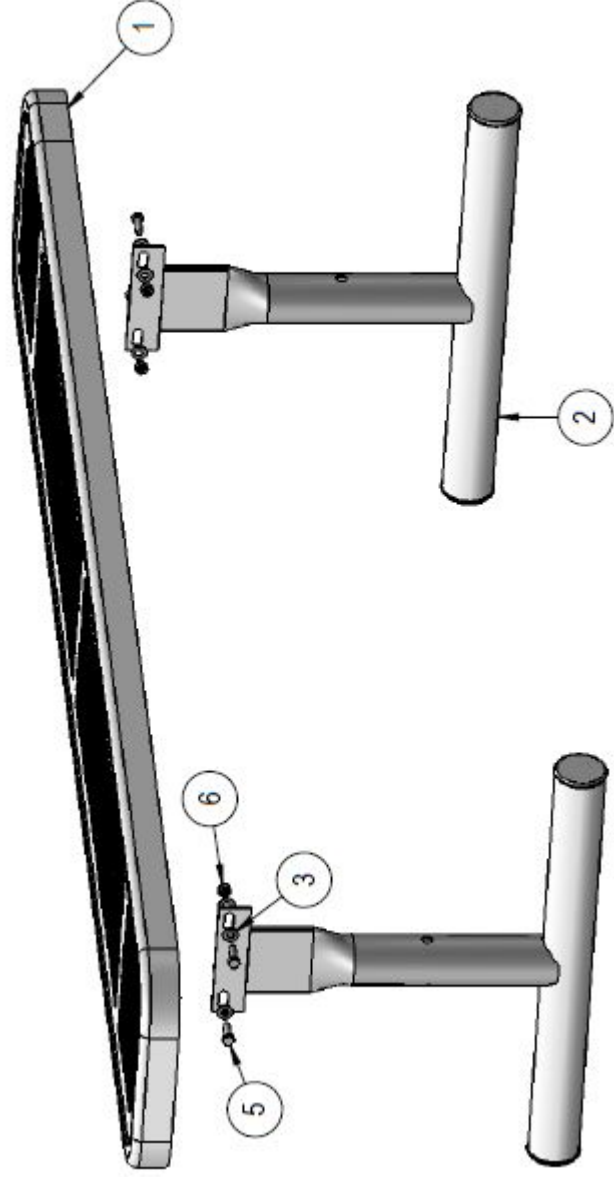

Assembly Instructions

Attach the 6' Punched Deluxe Seat to the 942 Legs using specified hardware.

Attach the 26-3/4" Braces to the 942 Legs using specified hardware as shown.