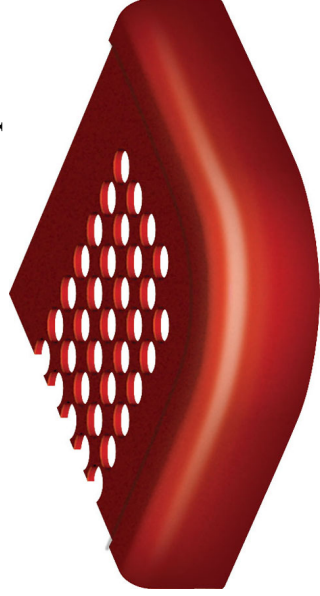

# Assembly Instructions

Attach the 6' Punched Deluxe Seat to the 942 Legs using specified hardware.

Attach the 26-3/4" Braces to the 942 Legs using specified hardware as shown.

Perforated Pattern Seat Example