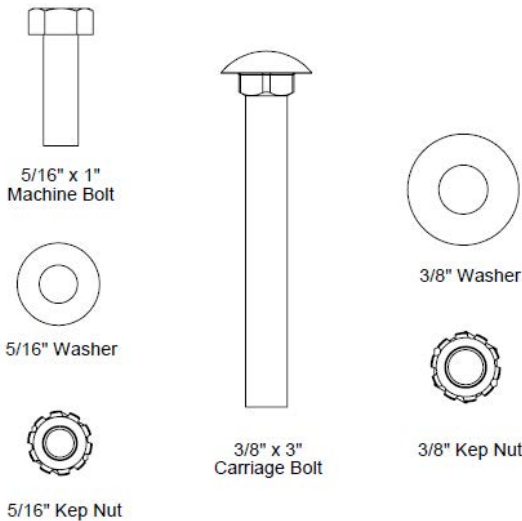

### Parts Diagram

### Dimensions

### Parts List

ITEM NO.	PartNo	DESCRIPTION	QTY
1	T-DV72-S	6' Expanded Deluxe Seat	1
2	P-V942P	942P VINYL LEG	2
3	33-02-0007	5/16" Flat Washer (SS)	12
4	33-02-0008	3/8" Flat Washer (SS)	2
5	33-05-0029	5/16" x 1" Machine Bolt (SS)	6
6	33-03-0012	5/16" Kee Nut (SS)	6
7	33-03-0013	3/8" Kee Nut (SS)	2
8	P-01-04-0129	26 3/4" Brace	2
9	33-06-0058	3/8" x 3" Carriage Bolt (SS)	2

### Parts List

ITEM NO.	PartNo	DESCRIPTION	QTY
1	T-DP72-S	6' Punched Deluxe Seat	1
2	P-V942P	942P VINYL LEG	2
3	33-02-0007	5/16" Flat Washer (SS)	12
4	33-02-0008	3/8" Flat Washer (SS)	2
5	33-05-0029	5/16" x 1" Machine Bolt (SS)	6
6	33-03-0012	5/16" Kep Nut (SS)	6
7	33-03-0013	3/8" Kep Nut (SS)	2
8	P-01-04-0129	26 3/4" Brace	2
9	33-06-0058	3/8" x 3" Carriage Bolt (SS)	2