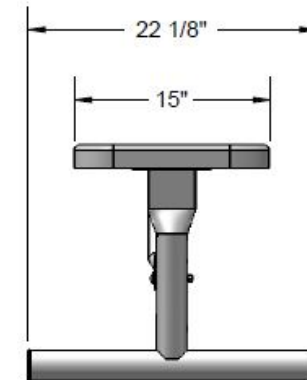

Page 2 of 2 OCC Outdoors Products PH: 1-800-821-7670

EMAIL - occontact@occoutdoors.com

Fax: 1-317-862-9422

Part #: OCC-942P-DV8

Parts Diagram

Dimensions

Included Hardware

ITEM NO.	PartNo	DESCRIPTION	QTY
1	T-DP96-S	8' Punched Deluxe Seat	1
2	P-V942P	942P VINYL LEG	2
3	33-02-0007	5/16" Flat Washer (SS)	12
4	33-02-0008	3/8" Flat Washer (SS)	2
5	33-05-0029	5/16" x 1" Machine Bolt (SS)	6
6	33-03-0012	5/16" Kep Nut (SS)	6
7	33-03-0013	3/8" Kep Nut (SS)	2
8	P-01-04-0129	26 3/4" Brace	2
9	33-06-0058	3/8" x 3" Carriage Bolt (SS)	2