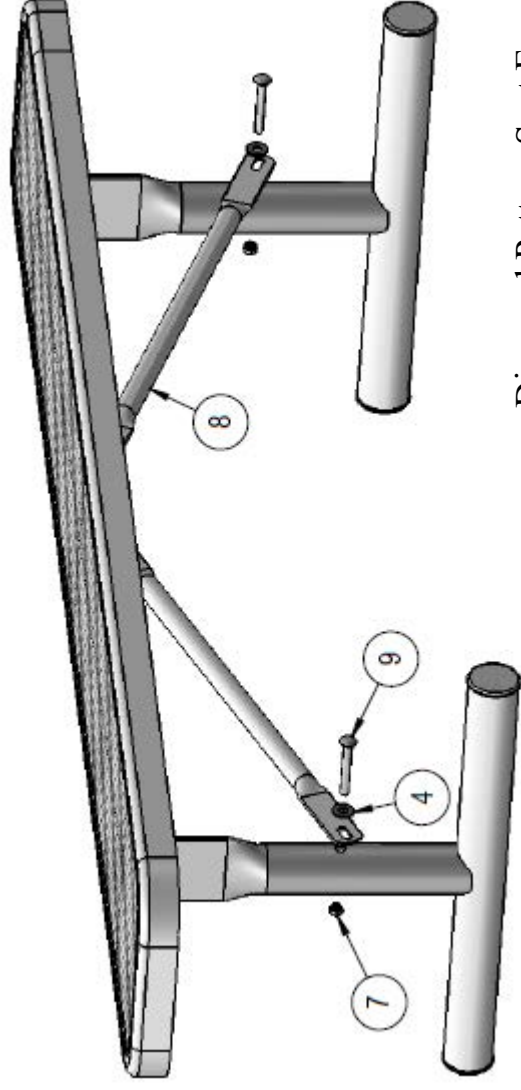

Parts Diagram

Dimensions

Included Hardware

Parts List

ITEM NO.	PartNo	DESCRIPTION	QTY
1	T-DV96-S	8' Expanded Deluxe Seat	1
2	P-V942P	942P VINYL LEG	2
3	33-02-0007	5/16" Flat Washer (SS)	12
4	33-05-0029	5/16" x 1" Machine Bolt (SS)	6
5	33-03-0012	5/16" Kep Nut (SS)	6
6	P-01-04-0129	26 3/4" Brace	2
7	33-02-0008	3/8" Flat Washer (SS)	2
8	33-06-0058	3/8" x 3" Carriage Bolt (SS)	2
9	33-03-0013	3/8" Kep Nut (SS)	2

**OCC Outdoors Deluxe 8' Bench
 W/O Back, 15" Plank, Portable
 Mount, Diamond Pattern**

Part #: OCC-942P-DV8

Date: 12/12/2015

This document contains OCC Outdoors Proprietary Information. No intellectual copyright or license is granted by OCC Outdoors in connection with it. It is delivered on the express condition that the document and the information contained in it shall be treated as confidential, shall not be used for and purpose other than that for which it is hereby delivered (the use and maintenance of the product supplied). It shall not be disclosed in whole or part to third parties and shall not be duplicated in any manner without OCC Outdoors's prior approval.

Assembly Instructions

Attach the 8' Expanded Deluxe Seat to the 942 Legs Using Specified Hardware

Step 2: Attach the 26-3/4" braces to the 942 legs using the specified hardware as shown.

Diamond Pattern Seat Example

Page 2 of 2 OCC Outdoors Products PH: 1-800-821-7670

EMAIL - occontact@occoutdoors.com

Fax: 1-317-862-9422

Part #: OCC-942P-DV8

Parts Diagram

Dimensions

Included Hardware

ITEM NO.	PartNo	DESCRIPTION	QTY
1	T-DP96-S	8' Punched Deluxe Seat	1
2	P-V942P	942P VINYL LEG	2
3	33-02-0007	5/16" Flat Washer (SS)	12
4	33-02-0008	3/8" Flat Washer (SS)	2
5	33-05-0029	5/16" x 1" Machine Bolt (SS)	6
6	33-03-0012	5/16" Kep Nut (SS)	6
7	33-03-0013	3/8" Kep Nut (SS)	2
8	P-01-04-0129	26 3/4" Brace	2
9	33-06-0058	3/8" x 3" Carriage Bolt (SS)	2