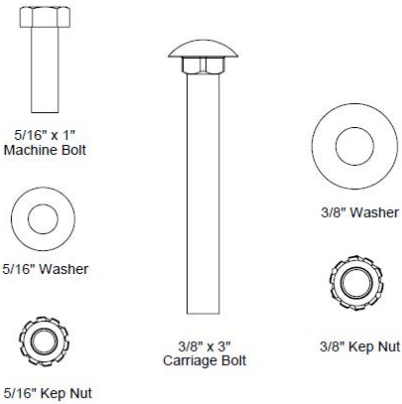

Parts Diagram

Dimensions

Included Hardware

Parts List

ITEM NO.	PartNo	DESCRIPTION	QTY
1	T-DV96-S	8' Expanded Deluxe Seat	1
2	P-V942P	942P VINYL LEG	2
3	33-02-0007	5/16" Flat Washer (SS)	12
4	33-05-0029	5/16" x 1" Machine Bolt (SS)	6
5	33-03-0012	5/16" Kep Nut (SS)	6
6	P-01-04-0129	26 3/4" Brace	2
7	33-02-0008	3/8" Flat Washer (SS)	2
8	33-06-0058	3/8" x 3" Carriage Bolt (SS)	2
9	33-03-0013	3/8" Kep Nut (SS)	2

Assembly Instructions

Attach the 8' Expanded Deluxe Seat to the 942 Legs Using Specified Hardware

Step 2: Attach the 26-3/4" braces to the 942 legs using the specified hardware as shown.

Diamond Pattern Seat Example

Page 2 of 2 OCC Outdoors Products PH: 1-800-821-7670

EMAIL - occontact@occoutdoors.com

Fax: 1-317-862-9422

Part #: OCC-942P-DV8

Parts Diagram

Dimensions

Included Hardware

ITEM NO.	PartNo	DESCRIPTION	QTY
1	T-DP96-S	8' Punched Deluxe Seat	1
2	P-V942P	942P VINYL LEG	2
3	33-02-0007	5/16" Flat Washer (SS)	12
4	33-02-0008	3/8" Flat Washer (SS)	2
5	33-05-0029	5/16" x 1" Machine Bolt (SS)	6
6	33-03-0012	5/16" Kep Nut (SS)	6
7	33-03-0013	3/8" Kep Nut (SS)	2
8	P-01-04-0129	26 3/4" Brace	2
9	33-06-0058	3/8" x 3" Carriage Bolt (SS)	2