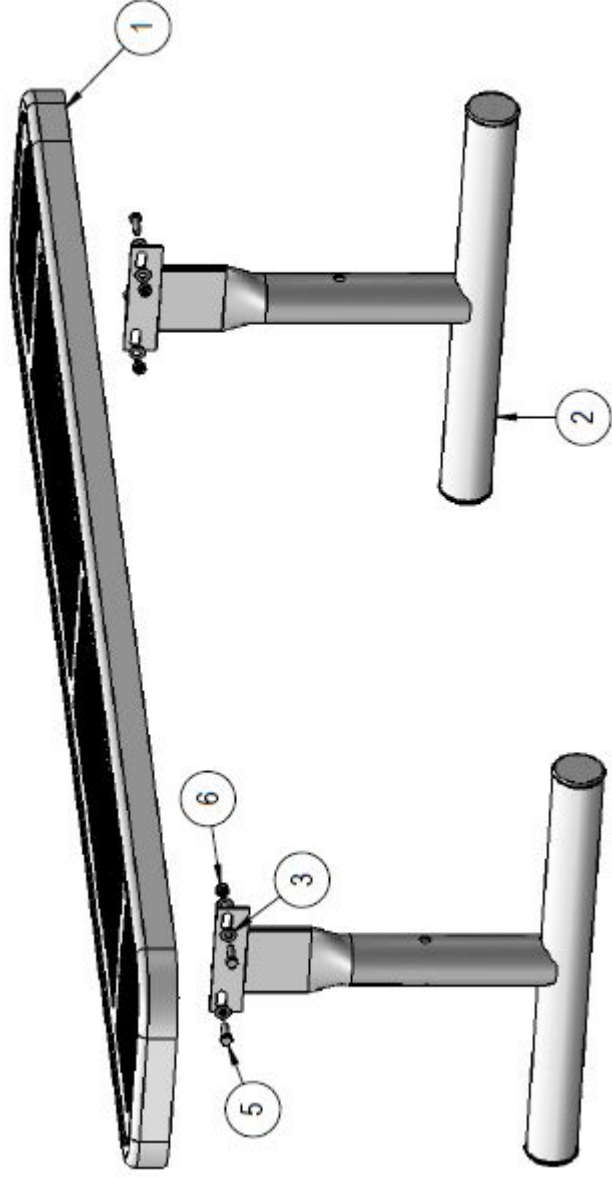

OCC Outdoors Products PH:
 1-800-821-7670
 EMAIL - occcontact@occoutdoors.com
 Fax: 1-317-862-9422

**OCC Outdoors Deluxe 8 Bench
 W/O Back, 15" Plank, Portable
 Mount, Perforated Pattern Seat**

Part #: OCC-942P-DP8

Date: 12/12/2015

Assembly Instructions

Attach the 8' Punched Deluxe Seat to the 942 Legs using specified hardware.

Attach the 26-3/4" Braces to the 942 Legs using specified hardware as shown.

Perforated Pattern Seat Example