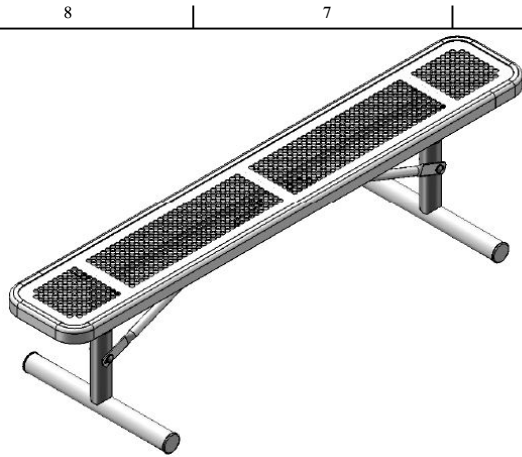

Parts Diagram

Dimensions

Included Hardware

Parts List

ITEM NO.	PartNo	DESCRIPTION	QTY
1	T-DV96-S	8' Expanded Deluxe Seat	1
2	P-V942P	942P VINYL LEG	2
3	33-02-0007	5/16" Flat Washer (SS)	12
4	33-05-0029	5/16" x 1" Machine Bolt (SS)	6
5	33-03-0012	5/16" Kep Nut (SS)	6
6	P-01-04-0129	26 3/4" Brace	2
7	33-02-0008	3/8" Flat Washer (SS)	2
8	33-06-0058	3/8" x 3" Carriage Bolt (SS)	2
9	33-03-0013	3/8" Kep Nut (SS)	2

**OCC Outdoors Deluxe 8' Bench
 W/O Back, 15" Plank, Portable
 Mount, Diamond Pattern**

Part #: OCC-942P-DV8

Date: 12/12/2015

This document contains OCC Outdoors Proprietary Information. No intellectual copyright or license is granted by OCC Outdoors in connection with it. It is delivered on the express condition that the document and the information contained in it shall be treated as confidential, shall not be used for and purpose other than that for which it is hereby delivered (the use and maintenance of the product supplied). It shall not be disclosed in whole or part to third parties and shall not be duplicated in any manner without OCC Outdoors's prior approval.

Assembly Instructions

Attach the 8' Expanded Deluxe Seat to the 942 Legs Using Specified Hardware

Step 2: Attach the 26-3/4" braces to the 942 legs using the specified hardware as shown.

Diamond Pattern Seat Example

Page 2 of 2 OCC Outdoors Products PH: 1-800-821-7670

EMAIL - occontact@occoutdoors.com

Fax: 1-317-862-9422

Part #: OCC-942P-DV8

Parts Diagram

Dimensions

Included Hardware

ITEM NO.	PartNo	DESCRIPTION	QTY
1	T-DP96-S	8' Punched Deluxe Seat	1
2	P-V942P	942P VINYL LEG	2
3	33-02-0007	5/16" Flat Washer (SS)	12
4	33-02-0008	3/8" Flat Washer (SS)	2
5	33-05-0029	5/16" x 1" Machine Bolt (SS)	6
6	33-03-0012	5/16" Kep Nut (SS)	6
7	33-03-0013	3/8" Kep Nut (SS)	2
8	P-01-04-0129	26 3/4" Brace	2
9	33-06-0058	3/8" x 3" Carriage Bolt (SS)	2