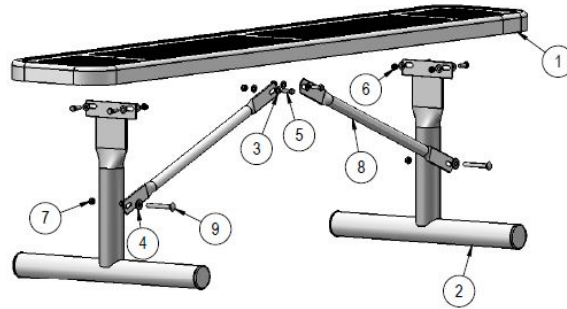

Assembly Instructions

Attach the 8' Expanded Deluxe Seat to the 942 Legs Using Specified Hardware

Step 2: Attach the 26-3/4" braces to the 942 legs using the specified hardware as shown.

Diamond Pattern Seat Example

Page 2 of 2 OCC Outdoors Products PH: 1-800-821-7670

EMAIL - occontact@occoutdoors.com

Fax: 1-317-862-9422

Part #: OCC-942P-DV8

Parts Diagram

Dimensions

Included Hardware

ITEM NO.	PartNo	DESCRIPTION	QTY
1	T-DP96-S	8' Punched Deluxe Seat	1
2	P-V942P	942P VINYL LEG	2
3	33-02-0007	5/16" Flat Washer (SS)	12
4	33-02-0008	3/8" Flat Washer (SS)	2
5	33-05-0029	5/16" x 1" Machine Bolt (SS)	6
6	33-03-0012	5/16" Kep Nut (SS)	6
7	33-03-0013	3/8" Kep Nut (SS)	2
8	P-01-04-0129	26 3/4" Brace	2
9	33-06-0058	3/8" x 3" Carriage Bolt (SS)	2