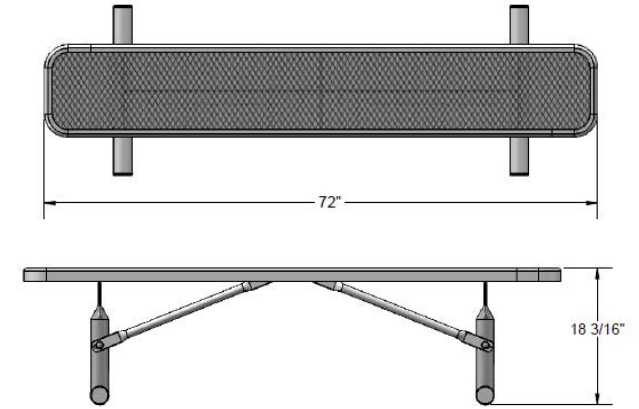

Parts Diagram

Dimensions

Included Hardware

Parts List

ITEM NO.	PartNo	DESCRIPTION	QTY
1	T-DV96-S	8' Expanded Deluxe Seat	1
2	P-V942P	942P VINYL LEG	2
3	33-02-0007	5/16" Flat Washer (SS)	12
4	33-05-0029	5/16" x 1" Machine Bolt (SS)	6
5	33-03-0012	5/16" Kep Nut (SS)	6
6	P-01-04-0129	26 3/4" Brace	2
7	33-02-0008	3/8" Flat Washer (SS)	2
8	33-06-0058	3/8" x 3" Carriage Bolt (SS)	2
9	33-03-0013	3/8" Kep Nut (SS)	2