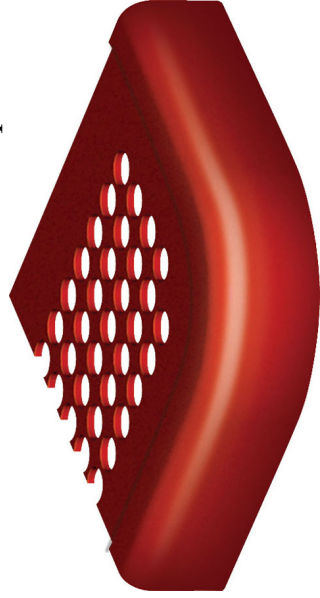

Date: 12/12/2015

Assembly Instructions

Attach the 8' Punched Deluxe Seat to the 942 Legs using specified hardware.

Attach the 26-3/4" Braces to the 942 Legs using specified hardware as shown.

Perforated Pattern Seat Example