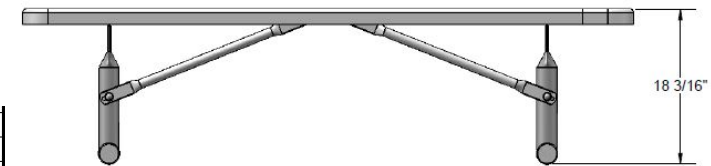

Page 2 of 2 OCC Outdoors Products PH: 1-800-821-7670

EMAIL - occontact@occoutdoors.com

Fax: 1-317-862-9422

Part #: OCC-942P-DV8

Parts Diagram

Dimensions

Included Hardware

ITEM NO.	PartNo	DESCRIPTION	QTY
1	T-DP96-S	8' Punched Deluxe Seat	1
2	P-V942P	942P VINYL LEG	2
3	33-02-0007	5/16" Flat Washer (SS)	12
4	33-02-0008	3/8" Flat Washer (SS)	2
5	33-05-0029	5/16" x 1" Machine Bolt (SS)	6
6	33-03-0012	5/16" Kep Nut (SS)	6
7	33-03-0013	3/8" Kep Nut (SS)	2
8	P-01-04-0129	26 3/4" Brace	2
9	33-06-0058	3/8" x 3" Carriage Bolt (SS)	2