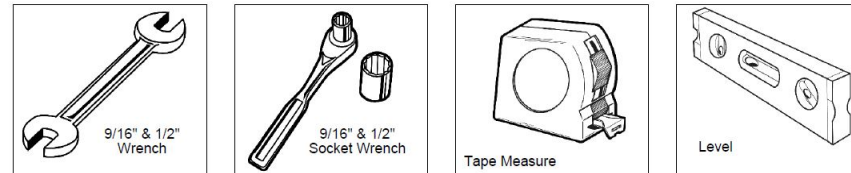

Tools Required

WARRANTY: OCCOutdoors, Inc. guarantees all items for one full year to be free of defects in workmanship or materials when installed and maintained properly. We agree to repair or replace, any items determined to be defective. Items specifically not covered by this warranty include vandalism, manmade or natural disasters, lack of maintenance, normal weathering or wear and tear due to public abuse.

1. **NOTES:**
1. INSTALLATION TO BE COMPLETED IN ACCORDANCE WITH MANUFACTURER'S SPECIFICATIONS.
  2. ALL DIMENSIONS ARE CONSIDERED TRUE AND REFLECT MANUFACTURER'S SPECIFICATIONS
  3. DO NOT SCALE DRAWING.

OCC Outdoors Products PH:
1-800-821-7670
EMAIL - occcontact@occoutdoors.com
Fax: 1-317-862-9422

**OCC Outdoors Deluxe 8' Bench
W/O Back, 15" Plank, Portable
Mount, Diamond Pattern**

Part #: OCC-942P-DV8

Date: 12/12/2015

This document contains OCC Outdoors Proprietary Information. No intellectual copyright or license is granted by OCC Outdoors in connection with it. It is delivered on the express condition that the document and the information contained in it shall be treated as confidential, shall not be used for and purpose other than that for which it is hereby delivered (the use and maintenance of the product supplied). It shall not be disclosed in whole or part to third parties and shall not be duplicated in any manner without OCC Outdoors's prior approval.