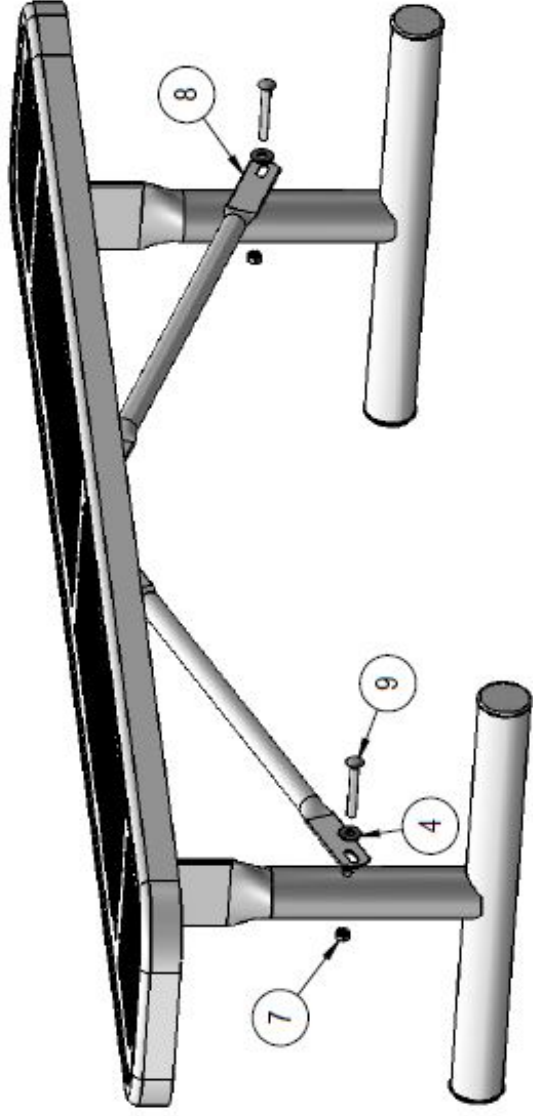

Page 2 of 2 OCC Outdoors Products PH: 1-800-821-7670

EMAIL - occontact@occoutdoors.com

Fax: 1-317-862-9422

Part #: OCC-942P-DV8

Parts Diagram

Dimensions

Included Hardware

ITEM NO.	PartNo	DESCRIPTION	QTY
1	T-DP96-S	8' Punched Deluxe Seat	1
2	P-V942P	942P VINYL LEG	2
3	33-02-0007	5/16" Flat Washer (SS)	12
4	33-02-0008	3/8" Flat Washer (SS)	2
5	33-05-0029	5/16" x 1" Machine Bolt (SS)	6
6	33-03-0012	5/16" Kep Nut (SS)	6
7	33-03-0013	3/8" Kep Nut (SS)	2
8	P-01-04-0129	26 3/4" Brace	2
9	33-06-0058	3/8" x 3" Carriage Bolt (SS)	2

OCC Outdoors Products PH:
 1-800-821-7670
 EMAIL - occcontact@occoutdoors.com
 Fax: 1-317-862-9422

**OCC Outdoors Deluxe 8 Bench
 W/O Back, 15" Plank, Portable
 Mount, Perforated Pattern Seat**

Part #: OCC-942P-DP8

Date: 12/12/2015

Assembly Instructions

Attach the 8' Punched Deluxe Seat to the 942 Legs using specified hardware.

Attach the 26-3/4" Braces to the 942 Legs using specified hardware as shown.

Perforated Pattern Seat Example