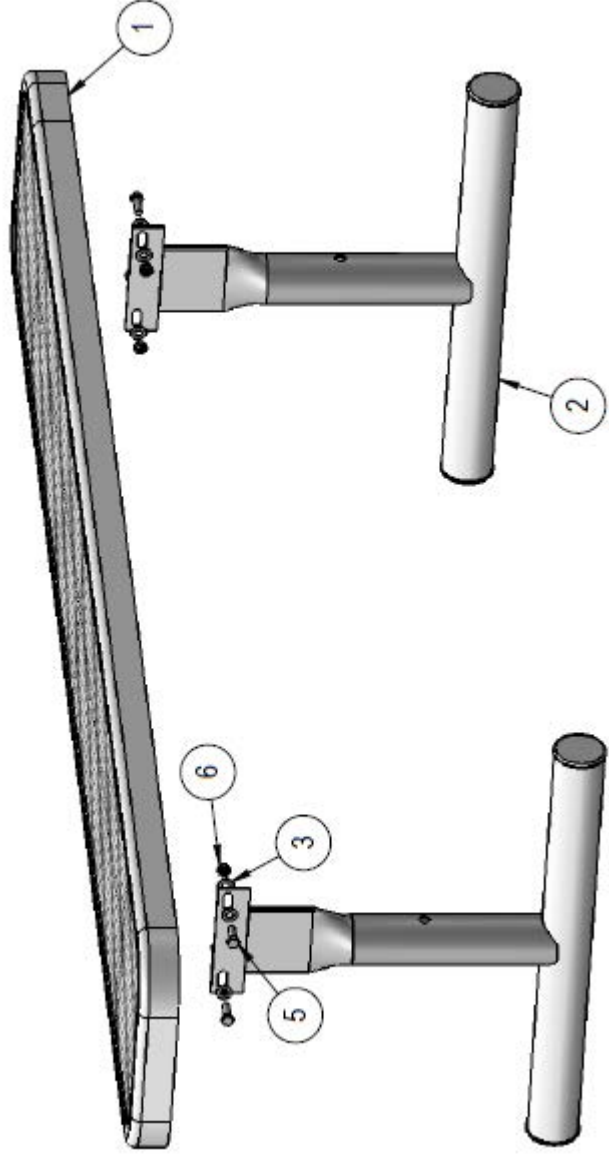

Parts Diagram

Dimensions

Included Hardware

Parts List

ITEM NO.	PartNo	DESCRIPTION	QTY
1	T-DV96-S	8' Expanded Deluxe Seat	1
2	P-V942P	942P VINYL LEG	2
3	33-02-0007	5/16" Flat Washer (SS)	12
4	33-05-0029	5/16" x 1" Machine Bolt (SS)	6
5	33-03-0012	5/16" Kep Nut (SS)	6
6	P-01-04-0129	26 3/4" Brace	2
7	33-02-0008	3/8" Flat Washer (SS)	2
8	33-06-0058	3/8" x 3" Carriage Bolt (SS)	2
9	33-03-0013	3/8" Kep Nut (SS)	2

**OCC Outdoors Deluxe 8' Bench
 W/O Back, 15" Plank, Portable
 Mount, Diamond Pattern**

Part #: OCC-942P-DV8

Date: 12/12/2015

This document contains OCC Outdoors Proprietary Information. No intellectual copyright or license is granted by OCC Outdoors in connection with it. It is delivered on the express condition that the document and the information contained in it shall be treated as confidential, shall not be used for and purpose other than that for which it is hereby delivered (the use and maintenance of the product supplied). It shall not be disclosed in whole or part to third parties and shall not be duplicated in any manner without OCC Outdoors's prior approval.

Assembly Instructions

Attach the 8' Expanded Deluxe Seat to the 942 Legs Using Specified Hardware

Step 2: Attach the 26-3/4" braces to the 942 legs using the specified hardware as shown.

Diamond Pattern Seat Example

Page 2 of 2 OCC Outdoors Products PH: 1-800-821-7670

EMAIL - occontact@occoutdoors.com

Fax: 1-317-862-9422

Part #: OCC-942P-DV8

Parts Diagram

Dimensions

Included Hardware

ITEM NO.	PartNo	DESCRIPTION	QTY
1	T-DP96-S	8' Punched Deluxe Seat	1
2	P-V942P	942P VINYL LEG	2
3	33-02-0007	5/16" Flat Washer (SS)	12
4	33-02-0008	3/8" Flat Washer (SS)	2
5	33-05-0029	5/16" x 1" Machine Bolt (SS)	6
6	33-03-0012	5/16" Kep Nut (SS)	6
7	33-03-0013	3/8" Kep Nut (SS)	2
8	P-01-04-0129	26 3/4" Brace	2
9	33-06-0058	3/8" x 3" Carriage Bolt (SS)	2