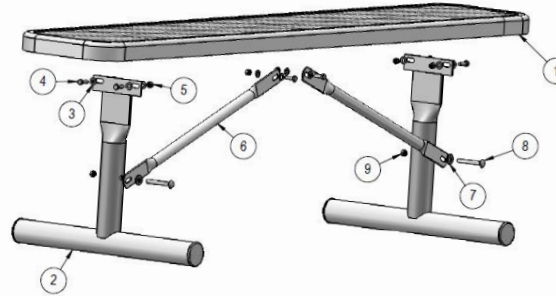

Parts Diagram

Dimensions

Included Hardware

Parts List

ITEM NO.	PartNo	DESCRIPTION	QTY
1	T-DV96-S	8' Expanded Deluxe Seat	1
2	P-V942P	942P VINYL LEG	2
3	33-02-0007	5/16" Flat Washer (SS)	12
4	33-05-0029	5/16" x 1" Machine Bolt (SS)	6
5	33-03-0012	5/16" Kep Nut (SS)	6
6	P-01-04-0129	26 3/4" Brace	2
7	33-02-0008	3/8" Flat Washer (SS)	2
8	33-06-0058	3/8" x 3" Carriage Bolt (SS)	2
9	33-03-0013	3/8" Kep Nut (SS)	2

**OCC Outdoors Deluxe 8' Bench
 W/O Back, 15" Plank, Portable
 Mount, Diamond Pattern**

Part #: OCC-942P-DV8

Date: 12/12/2015

This document contains OCC Outdoors Proprietary Information. No intellectual copyright or license is granted by OCC Outdoors in connection with it. It is delivered on the express condition that the document and the information contained in it shall be treated as confidential, shall not be used for and purpose other than that for which it is hereby delivered (the use and maintenance of the product supplied). It shall not be disclosed in whole or part to third parties and shall not be duplicated in any manner without OCC Outdoors's prior approval.