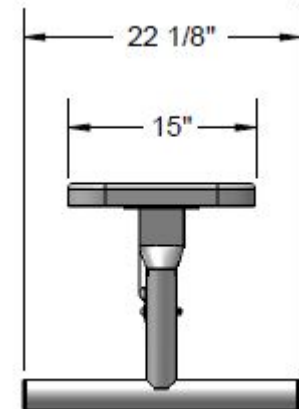

Tools Required

WARRANTY: OCCOutdoors, Inc. guarantees all items for one full year to be free of defects in workmanship or materials when installed and maintained properly. We agree to repair or replace, any items determined to be defective. Items specifically not covered by this warranty include vandalism, manmade or natural disasters, lack of maintenance, normal weathering or wear and tear due to public abuse.

1. **NOTES:**
1. INSTALLATION TO BE COMPLETED IN ACCORDANCE WITH MANUFACTURER'S SPECIFICATIONS.
  2. ALL DIMENSIONS ARE CONSIDERED TRUE AND REFLECT MANUFACTURER'S SPECIFICATIONS
  3. DO NOT SCALE DRAWING.

OCC Outdoors Products PH:
1-800-821-7670
EMAIL - occcontact@occoutdoors.com
Fax: 1-317-862-9422

**OCC Outdoors Deluxe 8' Bench
W/O Back, 15" Plank, Portable
Mount, Diamond Pattern**

Part #: OCC-942P-DV8

Date: 12/12/2015

This document contains OCC Outdoors Proprietary Information. No intellectual copyright or license is granted by OCC Outdoors in connection with it. It is delivered on the express condition that the document and the information contained in it shall be treated as confidential, shall not be used for and purpose other than that for which it is hereby delivered (the use and maintenance of the product supplied). It shall not be disclosed in whole or part to third parties and shall not be duplicated in any manner without OCC Outdoors's prior approval.