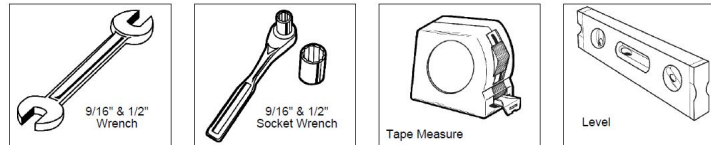

Tools Required

WARRANTY: OCCOutdoors, Inc. guarantees all items for one full year to be free of defects in workmanship or materials when installed and maintained properly. We agree to repair or replace, any items determined to be defective. Items specifically not covered by this warranty include vandalism, manmade or natural disasters, lack of maintenance, normal weathering or wear and tear due to public abuse.

1. **NOTES:**
1. INSTALLATION TO BE COMPLETED IN ACCORDANCE WITH MANUFACTURER'S SPECIFICATIONS.
  2. ALL DIMENSIONS ARE CONSIDERED TRUE AND REFLECT MANUFACTURER'S SPECIFICATIONS
  3. DO NOT SCALE DRAWING.

This document contains OCC Outdoors Proprietary Information. No intellectual copyright or license is granted by OCC Outdoors in connection with it. It is delivered on the express condition that the document and the information contained in it shall be treated as confidential, shall not be used for and purpose other than that for which it is hereby delivered (the use and maintenance of the product supplied). It shall not be disclosed in whole or part to third parties and shall not be duplicated in any manner without OCC Outdoors's prior approval.

OCC Outdoors Products PH:
1-800-821-7670
EMAIL - occcontact@occoutdoors.com
Fax: 1-317-862-9422

**OCC Outdoors Deluxe 8 Bench
W/O Back, 15" Plank, Portable
Mount, Perforated Pattern Seat**

Part #: OCC-942P-DP8

Date: 12/12/2015