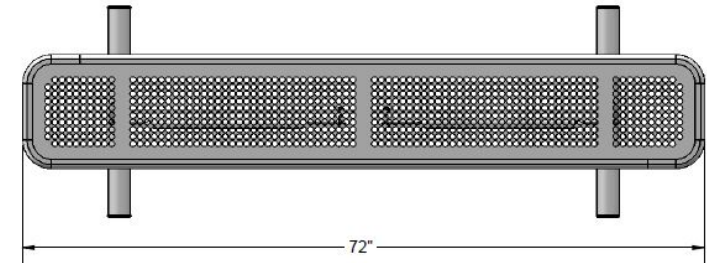

Assembly Instructions

Attach the 8' Expanded Deluxe Seat to the 942 Legs Using Specified Hardware

Step 2: Attach the 26-3/4" braces to the 942 legs using the specified hardware as shown.

Diamond Pattern Seat Example

Page 2 of 2 OCC Outdoors Products PH: 1-800-821-7670

EMAIL - occontact@occoutdoors.com

Fax: 1-317-862-9422

Part #: OCC-942P-DV8

Parts Diagram

Dimensions

Included Hardware

ITEM NO.	PartNo	DESCRIPTION	QTY
1	T-DP96-S	8' Punched Deluxe Seat	1
2	P-V942P	942P VINYL LEG	2
3	33-02-0007	5/16" Flat Washer (SS)	12
4	33-02-0008	3/8" Flat Washer (SS)	2
5	33-05-0029	5/16" x 1" Machine Bolt (SS)	6
6	33-03-0012	5/16" Kep Nut (SS)	6
7	33-03-0013	3/8" Kep Nut (SS)	2
8	P-01-04-0129	26 3/4" Brace	2
9	33-06-0058	3/8" x 3" Carriage Bolt (SS)	2