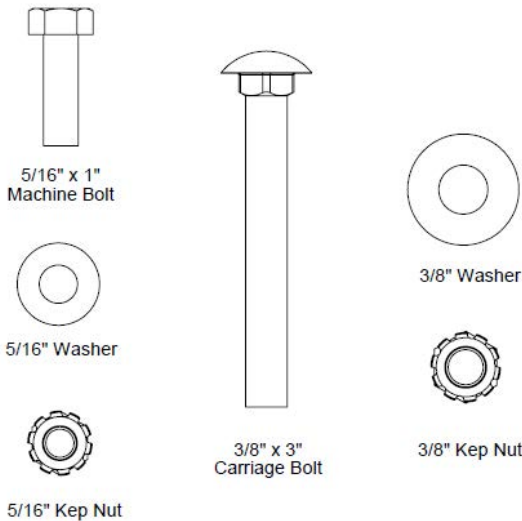

Parts Diagram

Dimensions

Included Hardware

Parts List

ITEM NO.	PartNo	DESCRIPTION	QTY
1	T-DV96-S	8' Expanded Deluxe Seat	1
2	P-V942P	942P VINYL LEG	2
3	33-02-0007	5/16" Flat Washer (SS)	12
4	33-05-0029	5/16" x 1" Machine Bolt (SS)	6
5	33-03-0012	5/16" Kep Nut (SS)	6
6	P-01-04-0129	26 3/4" Brace	2
7	33-02-0008	3/8" Flat Washer (SS)	2
8	33-06-0058	3/8" x 3" Carriage Bolt (SS)	2
9	33-03-0013	3/8" Kep Nut (SS)	2

Page 2 of 2 OCC Outdoors Products PH: 1-800-821-7670

EMAIL - occontact@occoutdoors.com

Fax: 1-317-862-9422

Part #: OCC-942P-DV8

Parts Diagram

Dimensions

Included Hardware

ITEM NO.	PartNo	DESCRIPTION	QTY
1	T-DP96-S	8' Punched Deluxe Seat	1
2	P-V942P	942P VINYL LEG	2
3	33-02-0007	5/16" Flat Washer (SS)	12
4	33-02-0008	3/8" Flat Washer (SS)	2
5	33-05-0029	5/16" x 1" Machine Bolt (SS)	6
6	33-03-0012	5/16" Kep Nut (SS)	6
7	33-03-0013	3/8" Kep Nut (SS)	2
8	P-01-04-0129	26 3/4" Brace	2
9	33-06-0058	3/8" x 3" Carriage Bolt (SS)	2