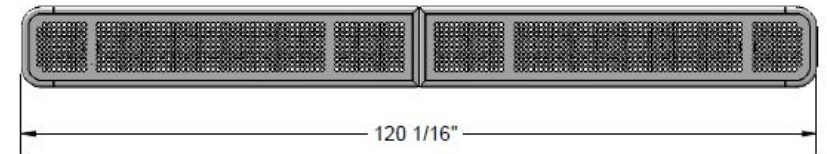

Dimensions