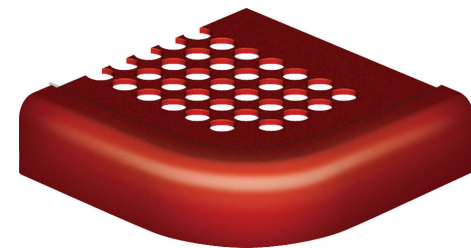

Perforated Seat Example

5/16" Washer

5/16" Kep Nut

Mounting Instructions:

Estimated Required Concrete: 10 - 50lb Bags of Concrete Mix

WARRANTY: OCCOutdoors, Inc. guarantees all items for one full year to be free of defects in workmanship or materials when installed and maintained properly. We agree to repair or replace, any items determined to be defective. Items specifically not covered by this warranty include vandalism, manmade or natural disasters, lack of maintenance, normal weathering or wear and tear due to public abuse.

NOTES:

1. INSTALLATION TO BE COMPLETED IN ACCORDANCE WITH MANUFACTURER'S SPECIFICATIONS.
2. ALL DIMENSIONS ARE CONSIDERED TRUE AND REFLECT MANUFACTURER'S SPECIFICATIONS
3. DO NOT SCALE DRAWING.

OCC Outdoors Products

PH: 1-800-821-7670

EMAIL - occontact@occoutdoors.com Fax:

1-317-862-9422

**OCC Outdoors 10' Bench W/O
Back, 12" Plank, In-Ground
Mount, Perforated Seat
Pattern**

Part #: OCC-942S-P10

Date: 12/08/2015

Page 1 of 1

This document contains OCC Outdoors Proprietary Information. No intellectual copyright or license is granted by OCC Outdoors in connection with it. It is delivered on the express condition that the document and the information contained in it shall be treated as confidential, shall not be used for and purpose other than that for which it is hereby delivered (the use and maintenance of the product supplied). It shall not be disclosed in whole or part to third parties and shall not be duplicated in any manner without OCC Outdoors's prior approval.