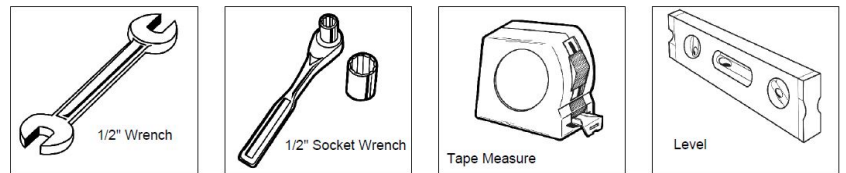

5/16" x 1" Machine Bolt

5/16" Washer

5/16" Kep Nut

**Assembly Instructions:**

Attach the 10' Seat to the 942 Legs as shown using specified hardware.

**Tools Required**

**Diamond Seat Example**

**Mounting Instructions:**