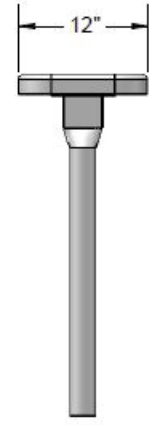

Included Hardware

Parts List

ITEM NO.	PartNo	DESCRIPTION	QTY
1	T-P72-S	6' Punched Seat	1
2	P-V942S	942S VINYL LEG	2
3	33-02-0007	5/16" Flat Washer (SS)	8
4	33-05-0029	5/16" x 1" Machine Bolt (SS)	4
5	33-03-0012	5/16" Kee Nut (SS)	4

Assembly Instructions

Attach the 6' Punched Seat to the 942 Legs using specified hardware.

Tools Required

WARRANTY: OCCOutdoors, Inc. guarantees all items for one full year to be free of defects in workmanship or materials when installed and maintained properly. We agree to repair or replace, any items determined to be defective. Items specifically not covered by this warranty include vandalism, manmade or natural disasters, lack of maintenance, normal weathering or wear and tear due to public abuse.

NOTES:

1. INSTALLATION TO BE COMPLETED IN ACCORDANCE WITH MANUFACTURER'S SPECIFICATIONS.
2. ALL DIMENSIONS ARE CONSIDERED TRUE AND REFLECT MANUFACTURER'S SPECIFICATIONS
3. DO NOT SCALE DRAWING.

This document contains OCC Outdoors Proprietary Information. No intellectual copyright or license is granted by OCC Outdoors in connection with it. It is delivered on the express condition that the document and the information contained in it shall be treated as confidential, shall not be used for and purpose other than that for which it is hereby delivered (the use and maintenance of the product supplied). It shall not be disclosed in whole or part to third parties and shall not be duplicated in any manner without OCC Outdoors's prior approval.

OCC Outdoors Products
PH: 1-800-821-7670
EMAIL - occcontact@occoutdoors.com
Fax: 1-317-862-9422

**OCC Outdoors 6' Bench W/O Back,
12" Plank, In-Ground Mount,
Perforated Pattern Seat**

Part #: OCC-942S-P6

Date: 12/09/2015