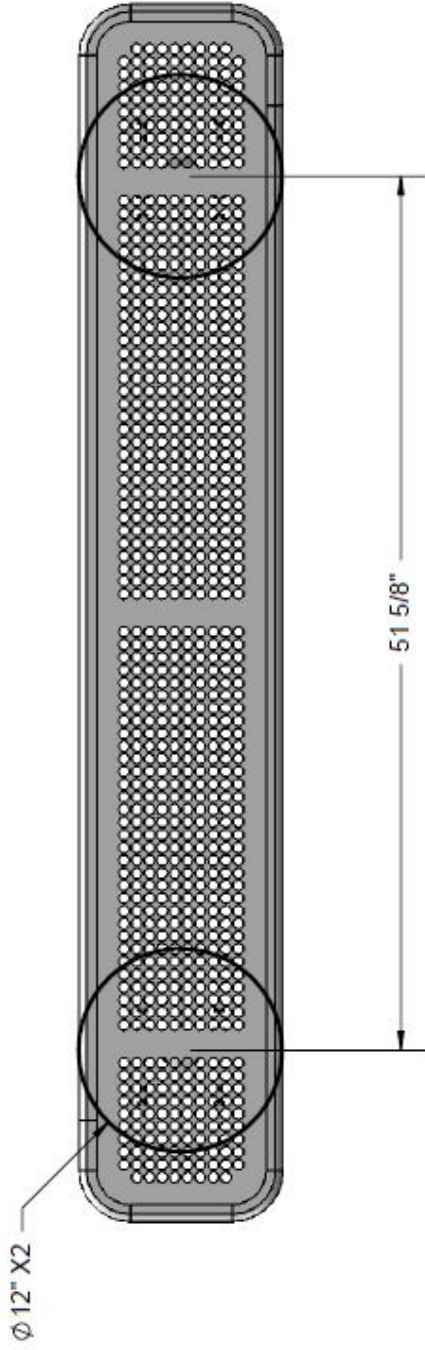

Footing Instructions

Estimated Required Concrete: 7 - 50 lb. Bags of Concrete Mix

Perforated Pattern Seat Example