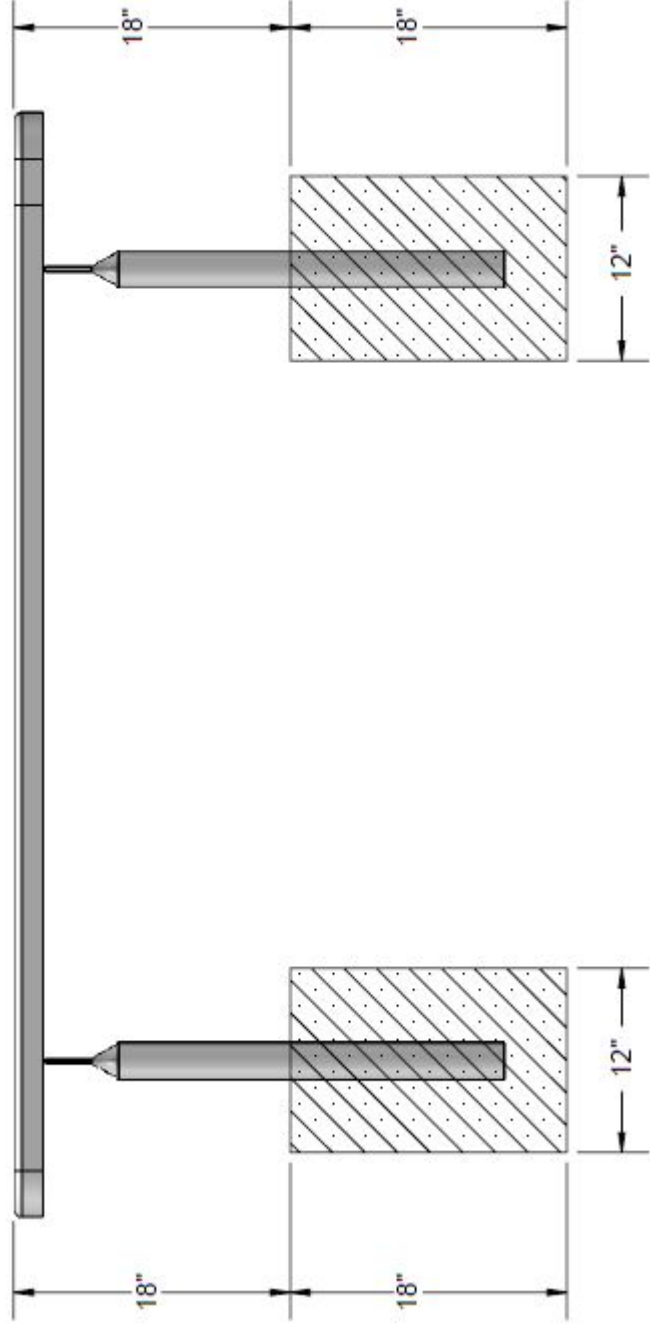

Footing Instructions

Estimated Required Concrete: 7 - 50 lb. Bags of Concrete Mix

Perforated Pattern Seat Example