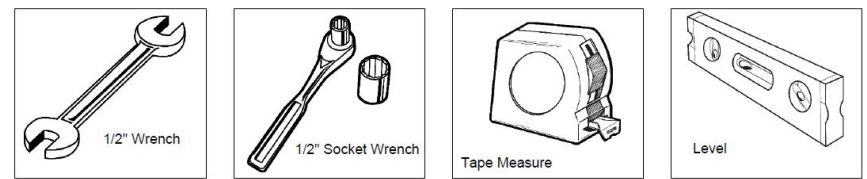

Tools Required

WARRANTY: OCCOutdoors, Inc. guarantees all items for one full year to be free of defects in workmanship or materials when installed and maintained properly. We agree to repair or replace, any items determined to be defective. Items specifically not covered by this warranty include vandalism, manmade or natural disasters, lack of maintenance, normal weathering or wear and tear due to public abuse.

NOTES:

1. INSTALLATION TO BE COMPLETED IN ACCORDANCE WITH MANUFACTURER'S SPECIFICATIONS.
2. ALL DIMENSIONS ARE CONSIDERED TRUE AND REFLECT MANUFACTURER'S SPECIFICATIONS
3. DO NOT SCALE DRAWING.

This document contains OCC Outdoors Proprietary Information. No intellectual copyright or license is granted by OCC Outdoors in connection with it. It is delivered on the express condition that the document and the information contained in it shall be treated as confidential, shall not be used for and purpose other than that for which it is hereby delivered (the use and maintenance of the product supplied). It shall not be disclosed in whole or part to third parties and shall not be duplicated in any manner without OCC Outdoors's prior approval.

OCC Outdoors Products
PH: 1-800-821-7670
EMAIL - occcontact@occoutdoors.com
Fax: 1-317-862-9422

**OCC Outdoors 6' Bench W/O Back,
12" Plank, In-Ground Mount,
Perforated Pattern Seat**

Part #: OCC-942S-P6

Date: 12/09/2015