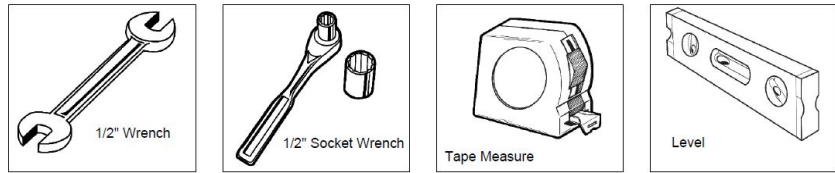

Assembly Instructions:

Attach the 6' Punched Seat to the 942 Legs using specified hardware.

5/16" x 1" Machine Bolt

5/16" Washer

5/16" Kep Nut

Tools Required

Mounting Instructions:

Recommended Surface Mount Hardware:
3/8" x 3-1/2" Concrete Expansion Anchor Bolts
(Not Included)