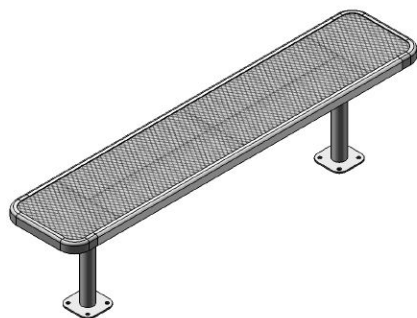

Parts List

Dimensions

Hardware Included

ITEM NO.	PartNo	DESCRIPTION	QTY
1	T-DV72-S	6' Expanded Deluxe Seat	1
2	P-V942SM	942SM VINYL LEG	2
3	33-02-0007	5/16" Flat Washer (SS)	8
4	33-05-0029	5/16" x 1" Machine Bolt (SS)	4
5	33-03-0012	5/16" Kep Nut (SS)	4

Assembly Instructions:

Attach the 6' Expanded Seat to the 942 Legs using specified hardware.

Tools Required

Mounting Instructions:

Recommended Surface Mount Hardware:
3/8" x 3-1/2" Concrete Expansion Anchor Bolts
(Not Included)