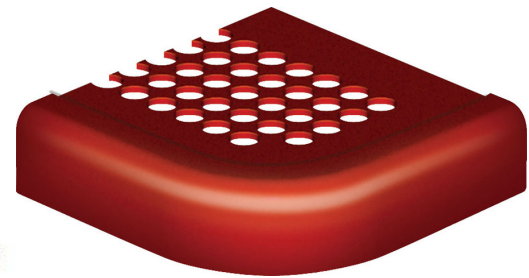

Perforated Pattern Seat Example

WARRANTY: OCCOutdoors, Inc. guarantees all items for one full year to be free of defects in workmanship or materials when installed and maintained properly. We agree to repair or replace, any items determined to be defective. Items specifically not covered by this warranty include vandalism, manmade or natural disasters, lack of maintenance, normal weathering or wear and tear due to public abuse.

1. **NOTES:**
1. INSTALLATION TO BE COMPLETED IN ACCORDANCE WITH MANUFACTURER'S SPECIFICATIONS.
  2. ALL DIMENSIONS ARE CONSIDERED TRUE AND REFLECT MANUFACTURER'S SPECIFICATIONS
  3. DO NOT SCALE DRAWING.

This document contains OCC Outdoors Proprietary Information. No intellectual copyright or license is granted by OCC Outdoors in connection with it. It is delivered on the express condition that the document and the information contained in it shall be treated as confidential, shall not be used for and purpose other than that for which it is hereby delivered (the use and maintenance of the product supplied). It shall not be disclosed in whole or part to third parties and shall not be duplicated in any manner without OCC Outdoors's prior approval.

OCC Outdoors Products
PH: 1-800-821-7670
EMAIL - occcontact@occoutdoors.com Fax:
1-317-862-9422

**OCC Outdoors Deluxe 6'
Bench W/O Back, 15" Plank,
Surface Mount, Perforated
Pattern Seat**

Part #: OCC-942SM-DP6

Date: 12/16/2015

Page 1 of 1