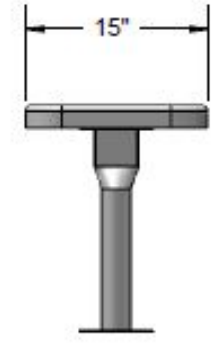

Perforated Pattern Seat Example

WARRANTY: OCCOutdoors, Inc. guarantees all items for one full year to be free of defects in workmanship or materials when installed and maintained properly. We agree to repair or replace, any items determined to be defective. Items specifically not covered by this warranty include vandalism, manmade or natural disasters, lack of maintenance, normal weathering or wear and tear due to public abuse.

1. **NOTES:**
1. INSTALLATION TO BE COMPLETED IN ACCORDANCE WITH MANUFACTURER'S SPECIFICATIONS.
  2. ALL DIMENSIONS ARE CONSIDERED TRUE AND REFLECT MANUFACTURER'S SPECIFICATIONS
  3. DO NOT SCALE DRAWING.

This document contains OCC Outdoors Proprietary Information. No intellectual copyright or license is granted by OCC Outdoors in connection with it. It is delivered on the express condition that the document and the information contained in it shall be treated as confidential, shall not be used for and purpose other than that for which it is hereby delivered (the use and maintenance of the product supplied). It shall not be disclosed in whole or part to third parties and shall not be duplicated in any manner without OCC Outdoors's prior approval.

OCC Outdoors Products
PH: 1-800-821-7670
EMAIL - occcontact@occoutdoors.com Fax:
1-317-862-9422

**OCC Outdoors Deluxe 6'
Bench W/O Back, 15" Plank,
Surface Mount, Perforated
Pattern Seat**

Part #: OCC-942SM-DP6

Date: 12/16/2015

Page 1 of 1