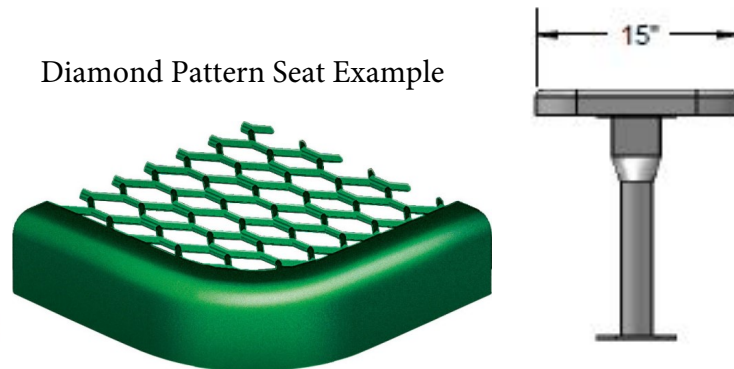

Diamond Pattern Seat Example

WARRANTY: OCCOutdoors, Inc. guarantees all items for one full year to be free of defects in workmanship or materials when installed and maintained properly. We agree to repair or replace, any items determined to be defective. Items specifically not covered by this warranty include vandalism, manmade or natural disasters, lack of maintenance, normal weathering or wear and tear due to public abuse.

NOTES:

1. INSTALLATION TO BE COMPLETED IN ACCORDANCE WITH MANUFACTURER'S SPECIFICATIONS.
2. ALL DIMENSIONS ARE CONSIDERED TRUE AND REFLECT MANUFACTURER'S SPECIFICATIONS
3. DO NOT SCALE DRAWING.

This document contains OCC Outdoors Proprietary Information. No intellectual copyright or license is granted by OCC Outdoors in connection with it. It is delivered on the express condition that the document and the information contained in it shall be treated as confidential, shall not be used for and purpose other than that for which it is hereby delivered (the use and maintenance of the product supplied). It shall not be disclosed in whole or part to third parties and shall not be duplicated in any manner without OCC Outdoors's prior approval.

OCC Outdoors Products

PH: 1-800-821-7670

EMAIL - occcontact@occoutdoors.com Fax:

1-317-862-9422

Part #: OCC-942SM-DV6

Date: 12/16/2015

**OCC Outdoors Deluxe 6'
Bench W/O Back, 15" Plank,
Surface Mount, Diamond
Pattern Seat**

Page 1 of 1