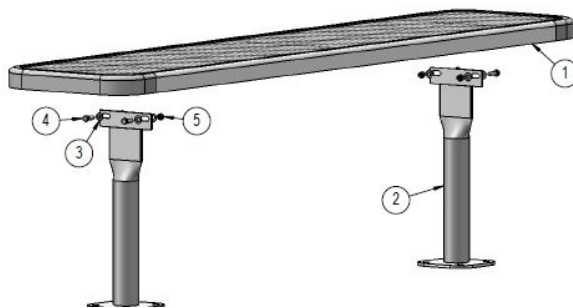

Parts List

Dimensions

Hardware Included

ITEM NO.	PartNo	DESCRIPTION	QTY
1	T-DV72-S	6' Expanded Deluxe Seat	1
2	P-V942SM	942SM VINYL LEG	2
3	33-02-0007	5/16" Flat Washer (SS)	8
4	33-05-0029	5/16" x 1" Machine Bolt (SS)	4
5	33-03-0012	5/16" Kep Nut (SS)	4

Assembly Instructions:

Attach the 6' Expanded Seat to the 942 Legs using specified hardware.

Tools Required

Mounting Instructions:

Recommended Surface Mount Hardware:
3/8" x 3-1/2" Concrete Expansion Anchor Bolts
(Not Included)