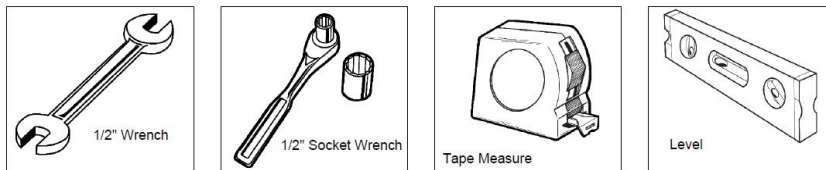

Parts List

Dimensions

Hardware Included

ITEM NO.	PartNo	DESCRIPTION	QTY
1	T-DV72-S	6' Expanded Deluxe Seat	1
2	P-V942SM	942SM VINYL LEG	2
3	33-02-0007	5/16" Flat Washer (SS)	8
4	33-05-0029	5/16" x 1" Machine Bolt (SS)	4
5	33-03-0012	5/16" Kep Nut (SS)	4

Assembly Instructions:

Attach the 6' Expanded Seat to the 942 Legs using specified hardware.

Tools Required

Mounting Instructions:

Recommended Surface Mount Hardware:
3/8" x 3-1/2" Concrete Expansion Anchor Bolts
(Not Included)