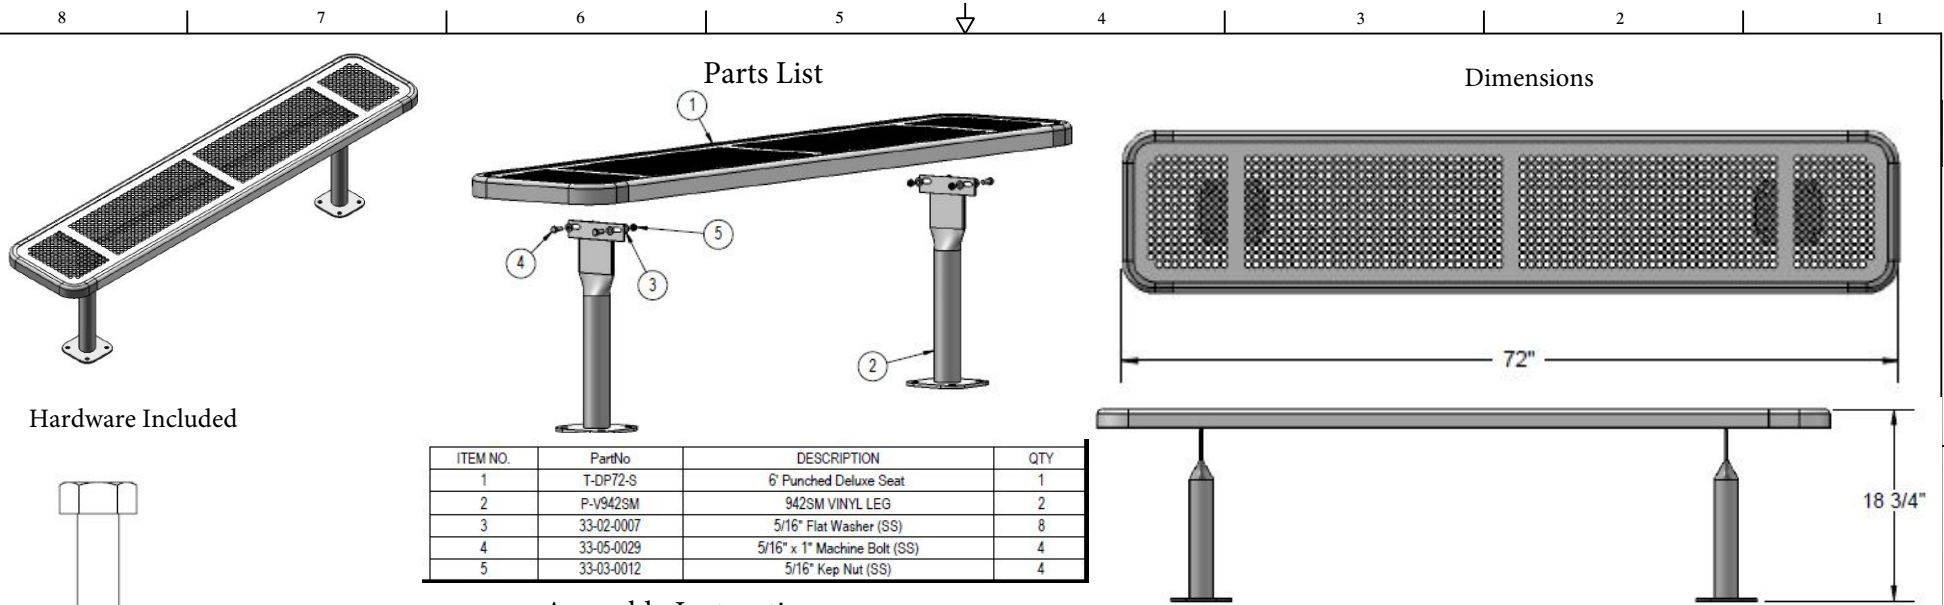

Hardware Included

ITEM NO.	PartNo	DESCRIPTION	QTY
1	T-DP72-S	6' Punched Deluxe Seat	1
2	P-V942SM	942SM VINYL LEG	2
3	33-02-0007	5/16" Flat Washer (SS)	8
4	33-05-0029	5/16" x 1" Machine Bolt (SS)	4
5	33-03-0012	5/16" Kep Nut (SS)	4

Assembly Instructions:

Attach the 6' Punched Seat to the 942 Legs using specified hardware.