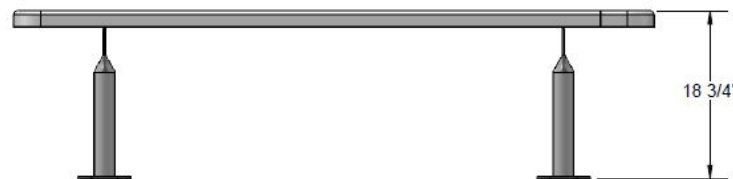

Parts List

Dimensions

Hardware Included

ITEM NO.	PartNo	DESCRIPTION	QTY
1	T-DV72-S	6' Expanded Deluxe Seat	1
2	P-V942SM	942SM VINYL LEG	2
3	33-02-0007	5/16" Flat Washer (SS)	8
4	33-05-0029	5/16" x 1" Machine Bolt (SS)	4
5	33-03-0012	5/16" Kep Nut (SS)	4

Assembly Instructions:

Attach the 6' Expanded Seat to the 942 Legs using specified hardware.

Tools Required

Mounting Instructions:

Recommended Surface Mount Hardware:
3/8" x 3-1/2" Concrete Expansion Anchor Bolts
(Not Included)