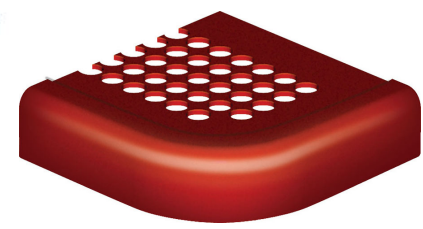

Perforated Seat Example

WARRANTY: OCCOutdoors, Inc. guarantees all items for one full year to be free of defects in workmanship or materials when installed and maintained properly. We agree to repair or replace, any items determined to be defective. Items specifically not covered by this warranty include vandalism, manmade or natural disasters, lack of maintenance, normal weathering or wear and tear due to public abuse.

NOTES:

1. INSTALLATION TO BE COMPLETED IN ACCORDANCE WITH MANUFACTURER'S SPECIFICATIONS.
2. ALL DIMENSIONS ARE CONSIDERED TRUE AND REFLECT MANUFACTURER'S SPECIFICATIONS
3. DO NOT SCALE DRAWING.

This document contains OCC Outdoors Proprietary Information. No intellectual copyright or license is granted by OCC Outdoors in connection with it. It is delivered on the express condition that the document and the information contained in it shall be treated as confidential, shall not be used for and purpose other than that for which it is hereby delivered (the use and maintenance of the product supplied). It shall not be disclosed in whole or part to third parties and shall not be duplicated in any manner without OCC Outdoors's prior approval.

OCC Outdoors Products
PH: 1-800-821-7670
EMAIL - occcontact@occoutdoors.com
Fax: 1-317-862-9422

Part #: OCC-942WM-P6

Date: 12/8/15

OCC Outdoors 6' Bench
W/O Back, 12" Plank, Wall
Mount, Perforated Seat
Pattern

Page 1 of 1

8 | 7 | 6 | 5 | 4 | 3 | 2 | 1