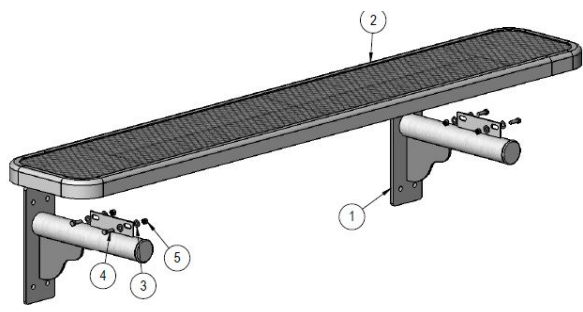

8 | 7 | 6 | 5 | 4 | 3 | 2 | 1

Parts Diagram

Dimensions

Included Hardware

5/16" x 1" Machine Bolt

5/16" Washer

5/16" Kee Nut

Parts List