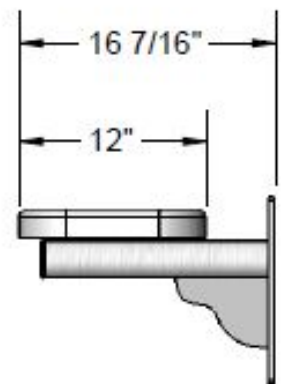

Diamond Pattern Seat Example

WARRANTY: OCCOutdoors, Inc. guarantees all items for one full year to be free of defects in workmanship or materials when installed and maintained properly. We agree to repair or replace, any items determined to be defective. Items specifically not covered by this warranty include vandalism, manmade or natural disasters, lack of maintenance, normal weathering or wear and tear due to public abuse.

NOTES:

1. INSTALLATION TO BE COMPLETED IN ACCORDANCE WITH MANUFACTURER'S SPECIFICATIONS.
2. ALL DIMENSIONS ARE CONSIDERED TRUE AND REFLECT MANUFACTURER'S SPECIFICATIONS
3. DO NOT SCALE DRAWING.

This document contains OCC Outdoors Proprietary Information. No intellectual copyright or license is granted by OCC Outdoors in connection with it. It is delivered on the express condition that the document and the information contained in it shall be treated as confidential, shall not be used for and purpose other than that for which it is hereby delivered (the use and maintenance of the product supplied). It shall not be disclosed in whole or part to third parties and shall not be duplicated in any manner without OCC Outdoors's prior approval.

OCC Outdoors Products
PH: 1-800-821-7670
EMAIL - occcontact@occoutdoors.com
Fax: 1-317-862-9422

Part #: OCC-942WM-V6

Date: 12/8/15

OCC Outdoors 6' Bench
W/O Back, 12" Plank, Wall
Mount, Diamond Seat
Pattern

Page 1 of 1

8 | 7 | 6 | 5 | 4 | 3 | 2 | 1