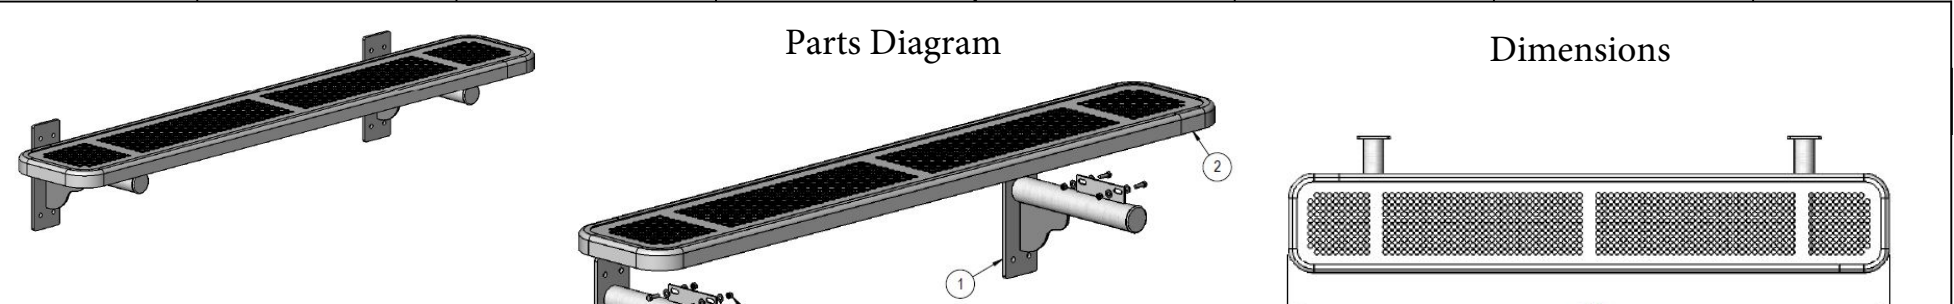

8 | 7 | 6 | 5 | 4 | 3 | 2 | 1

Included Hardware

Parts List

ITEM NO.	PartNo	DESCRIPTION	QTY
1	P-V942WM	942 Wall Mount Leg Assembly	2
2	T-P72-S	6' Punched Seat	1
3	33-02-0007	5/16" Flat Washer (SS)	8
4	33-05-0029	5/16" x 1" Machine Bolt (SS)	4
5	33-03-0012	5/16" Kep Nut (SS)	4

Assembly Instructions

Attach the 6' Seat to the 942 Wall Mount Legs using specified hardware.