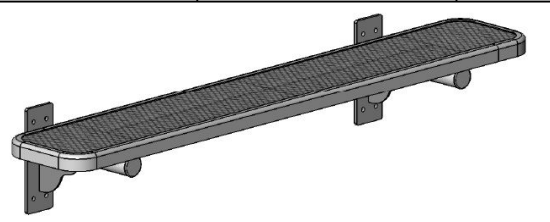

8 | 7 | 6 | 5 | 4 | 3 | 2 | 1

Parts Diagram

Dimensions

Included Hardware

5/16" x 1" Machine Bolt

5/16" Washer

5/16" Kee Nut

Parts List

ITEM NO.	PartNo	DESCRIPTION	QTY
1	P-V942WM	942 Wall Mount Leg Assembly	2
2	T-V72-S	6' Expanded Seat	1
3	33-02-0007	5/16" Flat Washer (SS)	8
4	33-05-0029	5/16" x 1" Machine Bolt (SS)	4
5	33-03-0012	5/16" Kee Nut (SS)	4