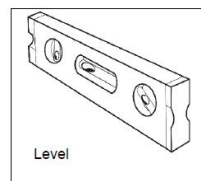

8 | 7 | 6 | 5 | 4 | 3 | 2 | 1

Parts Diagram

Dimensions

Included Hardware

5/16" x 1" Machine Bolt

5/16" Washer

5/16" Kee Nut

Parts List

Assembly Instructions

Attach the 6' Seat to the 942 Wall Mount Legs using specified hardware.

Tools Required

1/2" Wrench

1/2" Socket Wrench

Tape Measure

Level

Diamond Pattern Seat Example