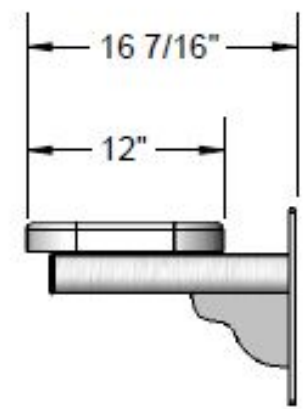

Perforated Seat Example

WARRANTY: OCCOutdoors, Inc. guarantees all items for one full year to be free of defects in workmanship or materials when installed and maintained properly. We agree to repair or replace, any items determined to be defective. Items specifically not covered by this warranty include vandalism, manmade or natural disasters, lack of maintenance, normal weathering or wear and tear due to public abuse.

NOTES:

1. INSTALLATION TO BE COMPLETED IN ACCORDANCE WITH MANUFACTURER'S SPECIFICATIONS.
2. ALL DIMENSIONS ARE CONSIDERED TRUE AND REFLECT MANUFACTURER'S SPECIFICATIONS
3. DO NOT SCALE DRAWING.

This document contains OCC Outdoors Proprietary Information. No intellectual copyright or license is granted by OCC Outdoors in connection with it. It is delivered on the express condition that the document and the information contained in it shall be treated as confidential, shall not be used for and purpose other than that for which it is hereby delivered (the use and maintenance of the product supplied). It shall not be disclosed in whole or part to third parties and shall not be duplicated in any manner without OCC Outdoors's prior approval.

OCC Outdoors Products
PH: 1-800-821-7670
EMAIL - occcontact@occoutdoors.com
Fax: 1-317-862-9422

Part #: OCC-942WM-P6

Date: 12/8/15

OCC Outdoors 6' Bench
W/O Back, 12" Plank, Wall
Mount, Perforated Seat
Pattern

Page 1 of 1

8 | 7 | 6 | 5 | 4 | 3 | 2 | 1