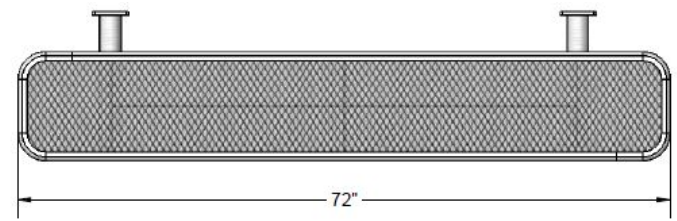

8 | 7 | 6 | 5 | 4 | 3 | 2 | 1

Parts Diagram

Dimensions

Included Hardware

5/16" x 1" Machine Bolt

5/16" Washer

5/16" Kee Nut

Parts List