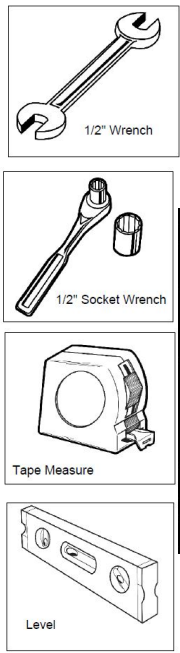

**Parts List**

**Dimensions**

**Hardware Included**   **Tools Required**

ITEM NO.	PartNo	DESCRIPTION	QTY
1	P-W952S or G-W952S	952 S Frame	3
2	BRN72-3x4-B, CDR72-3x4-B, GRN72-3x4-B, or GRY72-3x4-B	3 x 4 Brown Recycled Bench Plank (6'), 3 X 4 Cedar Recycled Bench Plank (6'), 3 x 4 Green Recycled Bench Plank (6'), or 3 x 4 Grey Recycled Bench Plank (6')	2
3	BRN72-3x4B-B, CDR72-3x4B-B, GRN72-3x4B-B, or GRY72-3x4B-B	3 x 4 Brown Recycled Bench Plank Bullnose(6'), 3 X 4 Cedar Recycled Bench Plank Bullnose (6'), 3 x 4 Green Recycled Bench Plank Bullnose(6'), or 3 x 4 Grey Recycled Bench Plank Bullnose(6')	2
4	33-06-0010	5/16" x 3-1/4" Carriage Bolt (Zinc)	12
5	33-02-0001	5/16" Zinc Plated Washer	12
6	33-01-0001	5/16" Hex Nut (Zinc)	12