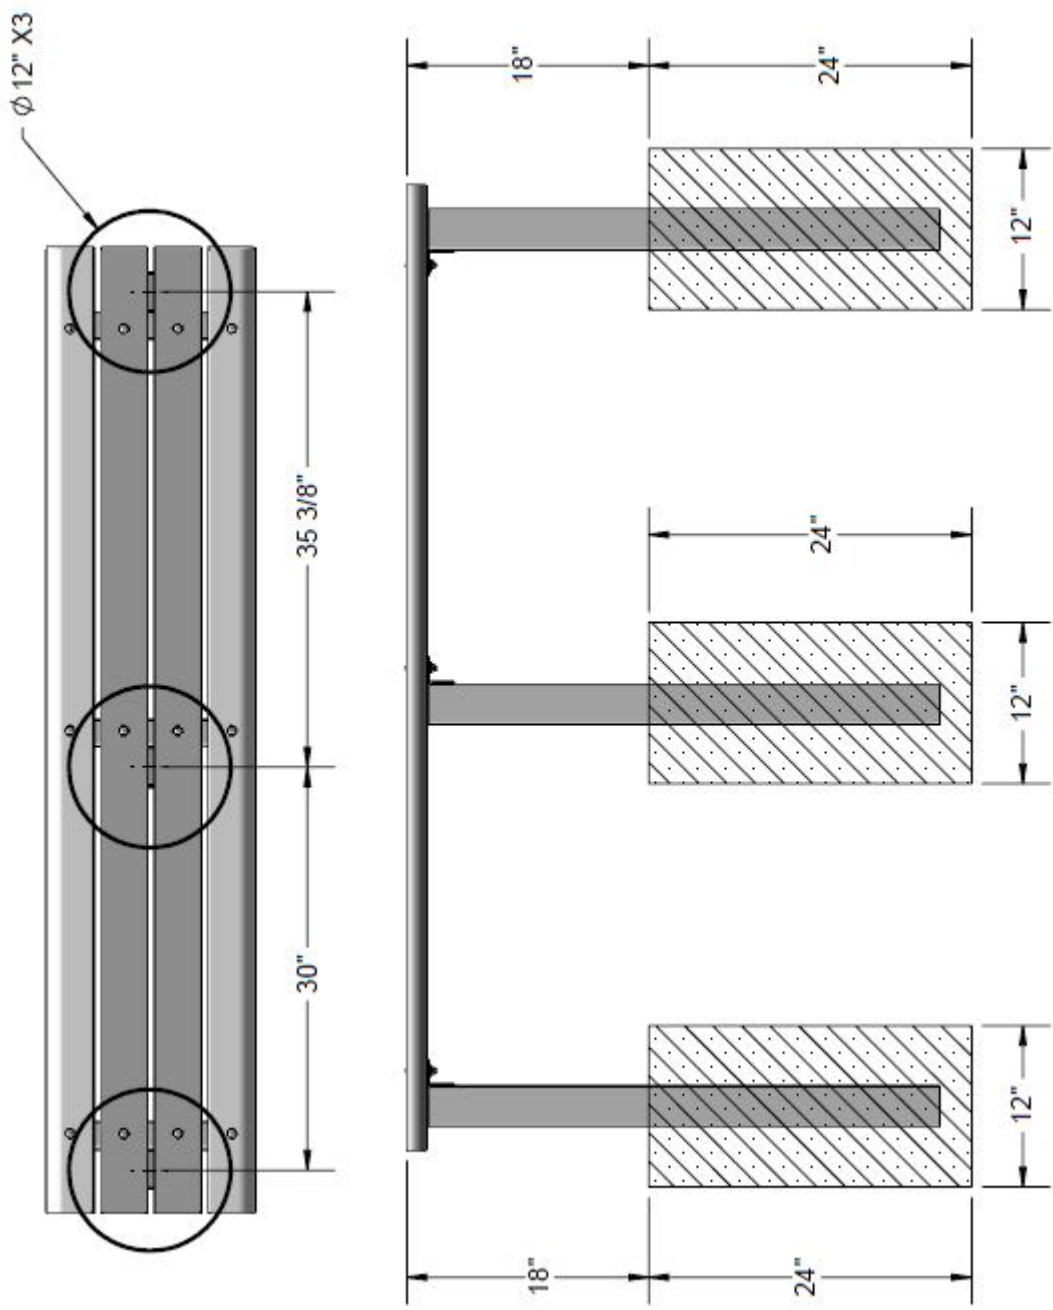

Assembly Instructions:

Attach the 6' Recycled Plastic Planks to the 952 Frames using the Specified Hardware

Installation Instructions

Footings

Estimated Concrete Required: 13 - 50 lb Bags of Concrete Mix