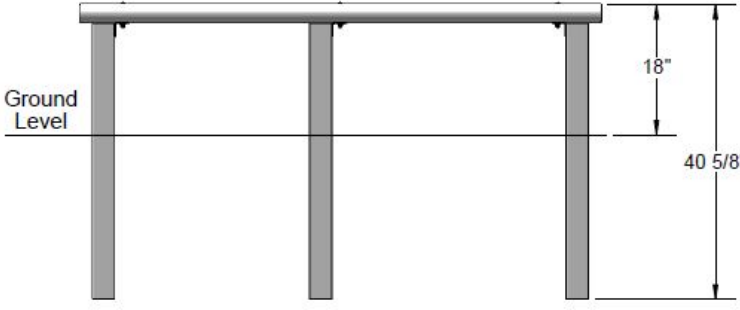

**Parts List**

**Dimensions**

**Hardware Included**   **Tools Required**

ITEM NO.	PartNo	DESCRIPTION	QTY
1	P-W952S or G-W952S	952 S Frame	3
2	BRN72-3x4-B, CDR72-3x4-B, GRN72-3x4-B, or GRY72-3x4-B	3 x 4 Brown Recycled Bench Plank (6'), 3 X 4 Cedar Recycled Bench Plank (6'), 3 x 4 Green Recycled Bench Plank (6'), or 3 x 4 Grey Recycled Bench Plank (6')	2
3	BRN72-3x4B-B, CDR72-3x4B-B, GRN72-3x4B-B, or GRY72-3x4B-B	3 x 4 Brown Recycled Bench Plank Bullnose(6'), 3 X 4 Cedar Recycled Bench Plank Bullnose (6'), 3 x 4 Green Recycled Bench Plank Bullnose(6'), or 3 x 4 Grey Recycled Bench Plank Bullnose(6')	2
4	33-06-0010	5/16" x 3-1/4" Carriage Bolt (Zinc)	12
5	33-02-0001	5/16" Zinc Plated Washer	12
6	33-01-0001	5/16" Hex Nut (Zinc)	12