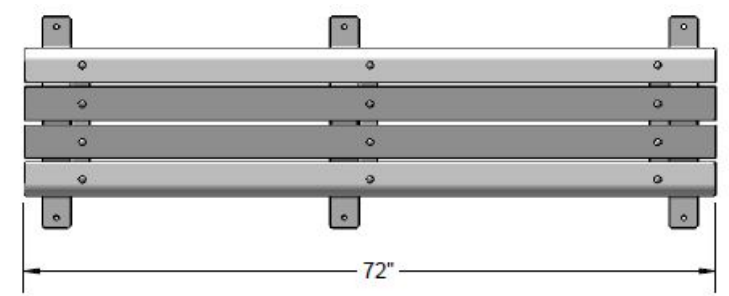

Parts List

Dimensions

Mounting

Recommended Surface Mount Hardware:
 3/8" x 3-1/2" Concrete Expansion Anchor Bolts
 (Optional, Not Included)

ITEM NO.	PartNo	DESCRIPTION	QTY
1	P-W952SM or G-W952SM	952 SM Frame	3
2	BRN72-3x4-B, CDR72-3x4-B, GRN72-3x4-B, or GRY72-3x4-B	3 x 4 Brown Recycled Bench Plank (6'), 3 X 4 Cedar Recycled Bench Plank (6'), 3 x 4 Green Recycled Bench Plank (6'), or 3 x 4 Grey Recycled Bench Plank (6')	2
3	BRN72-3x4B-B, CDR72-3x4B-B, GRN72-3x4B-B, or GRY72-3x4B-B	3 x 4 Brown Recycled Bench Plank Bullnose(6'), 3 X 4 Cedar Recycled Bench Plank Bullnose (6'), 3 x 4 Green Recycled Bench Plank Bullnose(6'), or 3 x 4 Grey Recycled Bench Plank Bullnose(6')	2
4	33-06-0010	5/16" x 3-1/4" Carriage Bolt (Zinc)	12
5	33-02-0001	5/16" Zinc Plated Washer	12
6	33-01-0001	5/16" Hex Nut (Zinc)	12

Assembly

Attach the 6' Recycled Planks to the 952 Frames using specified hardware.

Hardware Included

Tools Required

3/8" x 3-1/2" Concrete Bolt

1/2" Wrench

1/2" Socket Wrench

5/16" Zinc Washer

Tape Measure

5/16" Hex Nut

Level

WARRANTY: OCCOutdoors, Inc. guarantees all items for one full year to be free of defects in workmanship or materials when installed and maintained properly. We agree to repair or replace, any items determined to be defective. Items specifically not covered by this warranty include vandalism, manmade or natural disasters, lack of maintenance, normal weathering or wear and tear due to public abuse.