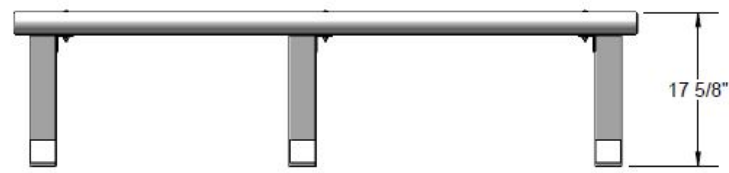

Parts List

Dimensions

Mounting

Recommended Surface Mount Hardware:
 3/8" x 3-1/2" Concrete Expansion Anchor Bolts
 (Optional, Not Included)

ITEM NO.	PartNo	DESCRIPTION	QTY
1	P-W952SM or G-W952SM	952 SM Frame	3
2	BRN72-3x4-B, CDR72-3x4-B, GRN72-3x4-B, or GRY72-3x4-B	3 x 4 Brown Recycled Bench Plank (6'), 3 X 4 Cedar Recycled Bench Plank (6'), 3 x 4 Green Recycled Bench Plank (6'), or 3 x 4 Grey Recycled Bench Plank (6')	2
3	BRN72-3x4B-B, CDR72-3x4B-B, GRN72-3x4B-B, or GRY72-3x4B-B	3 x 4 Brown Recycled Bench Plank Bullnose(6'), 3 X 4 Cedar Recycled Bench Plank Bullnose (6'), 3 x 4 Green Recycled Bench Plank Bullnose(6'), or 3 x 4 Grey Recycled Bench Plank Bullnose(6')	2
4	33-06-0010	5/16" x 3-1/4" Carriage Bolt (Zinc)	12
5	33-02-0001	5/16" Zinc Plated Washer	12
6	33-01-0001	5/16" Hex Nut (Zinc)	12

Tape Measure

5/16" Hex Nut

Level

WARRANTY: OCCOutdoors, Inc. guarantees all items for one full year to be free of defects in workmanship or materials when installed and maintained properly. We agree to repair or replace, any items determined to be defective. Items specifically not covered by this warranty include vandalism, manmade or natural disasters, lack of maintenance, normal weathering or wear and tear due to public abuse.