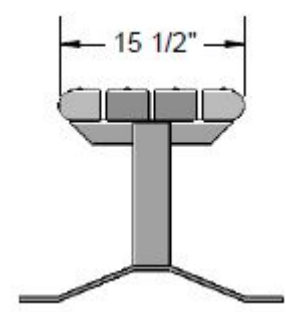

Parts List

Dimensions

Mounting

Recommended Surface Mount Hardware:
 3/8" x 3-1/2" Concrete Expansion Anchor Bolts
 (Optional, Not Included)

ITEM NO.	PartNo	DESCRIPTION	QTY
1	P-W952SM or G-W952SM	952 SM Frame	3
2	BRN72-3x4-B, CDR72-3x4-B, GRN72-3x4-B, or GRY72-3x4-B	3 x 4 Brown Recycled Bench Plank (6'), 3 X 4 Cedar Recycled Bench Plank (6'), 3 x 4 Green Recycled Bench Plank (6'), or 3 x 4 Grey Recycled Bench Plank (6')	2
3	BRN72-3x4B-B, CDR72-3x4B-B, GRN72-3x4B-B, or GRY72-3x4B-B	3 x 4 Brown Recycled Bench Plank Bullnose(6'), 3 X 4 Cedar Recycled Bench Plank Bullnose (6'), 3 x 4 Green Recycled Bench Plank Bullnose(6'), or 3 x 4 Grey Recycled Bench Plank Bullnose(6')	2
4	33-06-0010	5/16" x 3-1/4" Carriage Bolt (Zinc)	12
5	33-02-0001	5/16" Zinc Plated Washer	12
6	33-01-0001	5/16" Hex Nut (Zinc)	12

Assembly

Attach the 6' Recycled Planks to the 952 Frames using specified hardware.

Hardware Included

Tools Required

3/8" x 3-1/2" Concrete Bolt

1/2" Wrench

1/2" Socket Wrench

5/16" Zinc Washer

Tape Measure

5/16" Hex Nut

Level

WARRANTY: OCCOutdoors, Inc. guarantees all items for one full year to be free of defects in workmanship or materials when installed and maintained properly. We agree to repair or replace, any items determined to be defective. Items specifically not covered by this warranty include vandalism, manmade or natural disasters, lack of maintenance, normal weathering or wear and tear due to public abuse.