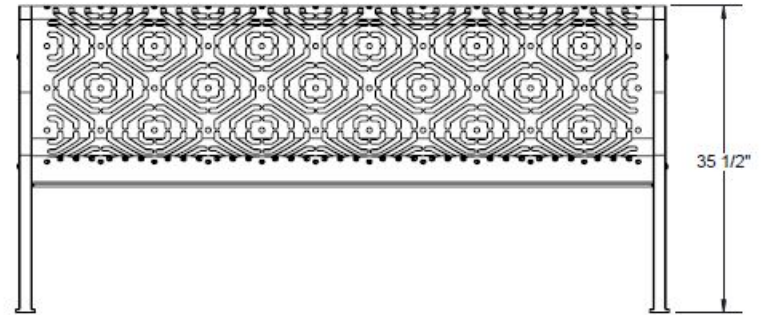

### Parts List/Diagram

### Dimensions

ITEM NO.	PartNo	DESCRIPTION	QTY
1	T-FB72CT-S	6' Fiesta Contour Seat	1
2	T-11-01-CAST	954 Cast Endframe	2
3	33-02-0007	5/16" Flat Washer (SS)	8
4	33-06-0053	5/16" x 2-1/4" Carriage Bolt (SS)	4
5	33-03-0012	5/16" Kep Nut (SS)	4