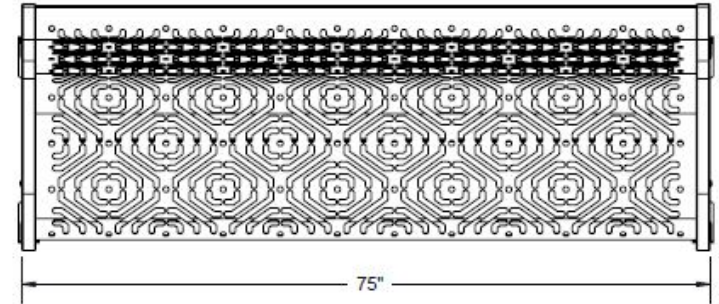

### Parts List/Diagram

### Dimensions

ITEM NO.	PartNo	DESCRIPTION	QTY
1	T-FB72CT-S	6' Fiesta Contour Seat	1
2	T-11-01-CAST	954 Cast Endframe	2
3	33-02-0007	5/16" Flat Washer (SS)	8
4	33-06-0053	5/16" x 2-1/4" Carriage Bolt (SS)	4
5	33-03-0012	5/16" Kep Nut (SS)	4