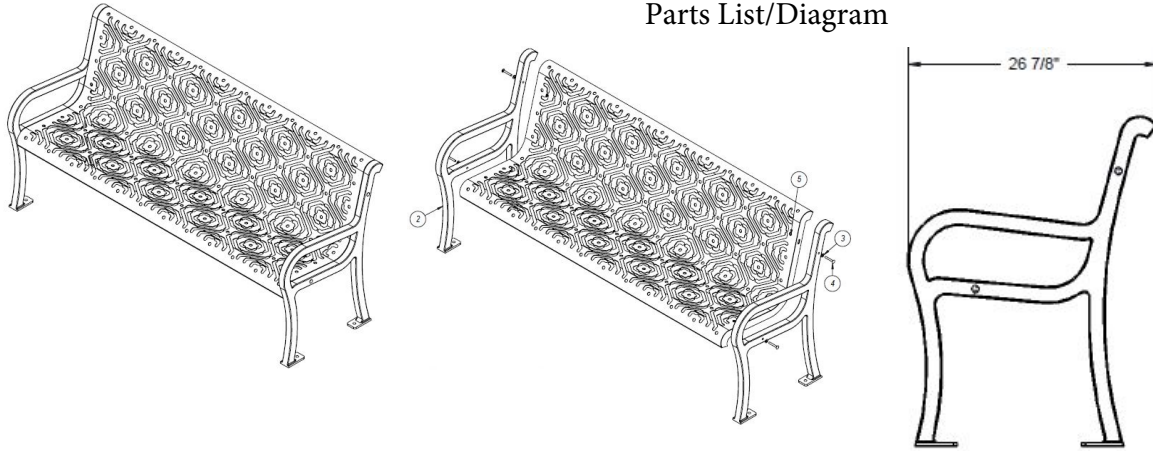

### Parts List/Diagram

### Dimensions

ITEM NO.	PartNo	DESCRIPTION	QTY
1	T-FB72CT-S	6' Fiesta Contour Seat	1
2	T-11-01-CAST	954 Cast Endframe	2
3	33-02-0007	5/16" Flat Washer (SS)	8
4	33-06-0053	5/16" x 2-1/4" Carriage Bolt (SS)	4
5	33-03-0012	5/16" Kep Nut (SS)	4

### Assembly Instructions

Attach the 6' Contour Seat to the 954 Legs using specified hardware.

**Recommended Surface Mount Hardware:**  
**3/8" x 3-1/2" Concrete Expansion Anchor Bolts (Not Included)**

**WARRANTY:** OCCOutdoors, Inc. guarantees all items for one full year to be free of defects in workmanship or materials when installed and maintained properly. We agree to repair or replace, any items determined to be defective. Items specifically not covered by this warranty include vandalism, manmade or natural disasters, lack of maintenance, normal weathering or wear and tear due to public abuse.