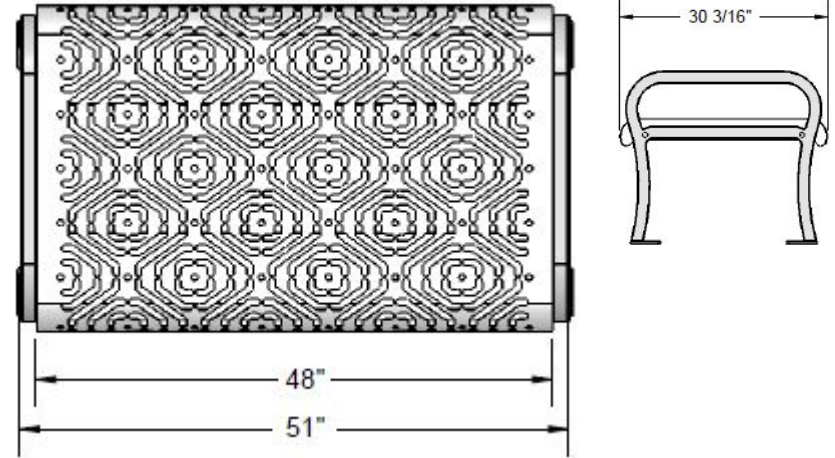

### Parts List/Diagram

### Dimensions

ITEM NO.	PartNo	DESCRIPTION	QTY
1	T-11-01-CAST2	958 Casted Aluminum Frame	2
2	T-FB48FCT-S	4' Fiesta Flat Contour	1
3	33-02-0007	5/16" Flat Washer (SS)	4
4	33-06-0053	5/16" x 2-1/4" Carriage Bolt (SS)	4
5	33-03-0012	5/16" Kep Nut (SS)	4

5/16" x 2-1/4" Carriage Bolt

5/16" Washer

5/16" Kep Nut