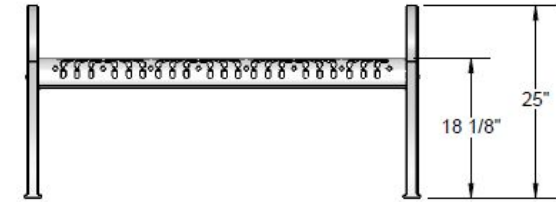

Assembly Instructions

Attach the 4' Flat Contour Seat to the 958 Legs using specifeid hardware.

Recommended Surface Mount Hardware:
3/8" x 3-1/2" Concrete Expansion Anchor Bolts
(Not Included)

WARRANTY: OCCOutdoors, Inc. guarantees all items for one full year to be free of defects in workmanship or materials when installed and maintained properly. We agree to repair or replace, any items determined to be defective. Items specifically not covered by this warranty include vandalism, manmade or natural disasters, lack of maintenance, normal weathering or wear and tear due to public abuse.

1. **NOTES:**
1. INSTALLATION TO BE COMPLETED IN ACCORDANCE WITH MANUFACTURER'S SPECIFICATIONS.
  2. ALL DIMENSIONS ARE CONSIDERED TRUE AND REFLECT MANUFACTURER'S SPECIFICATIONS
  3. DO NOT SCALE DRAWING.

This document contains OCC Outdoors Proprietary Information. No intellectual copyright or license is granted by OCC Outdoors in connection with it. It is delivered on the express condition that the document and the information contained in it shall be treated as confidential, shall not be used for and purpose other than that for which it is hereby delivered (the use and maintenance of the product supplied). It shall not be disclosed in whole or part to third parties and shall not be duplicated in any manner without OCC Outdoors's prior approval.

OCC Outdoors Products

PH: 1-800-821-7670
EMAIL - occcontact@occoutdoors.com
Fax: 1-317-862-9422

OCC Outdoors 4' Lexington
Bench Without Back,, Fiesta
Pattern, Can be Surface
Mounted

Part #: OCC-958-FB4

Date: 1/25/2016 Page 1 of 1