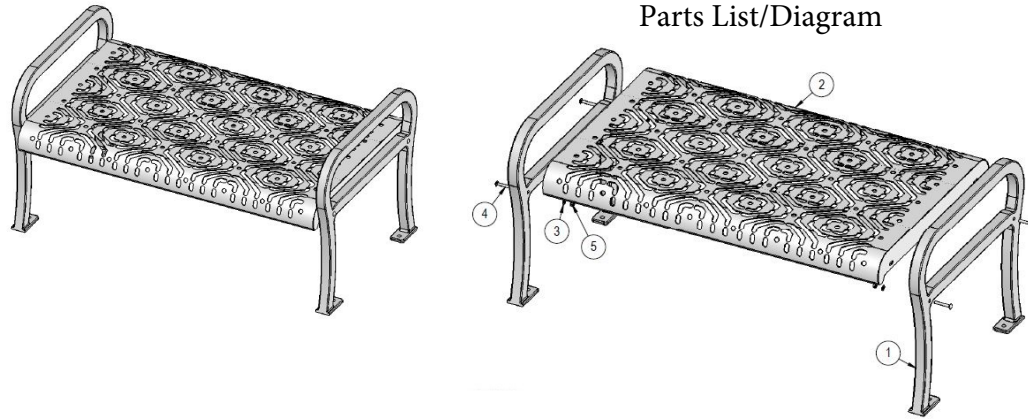

### Parts List/Diagram

### Dimensions

ITEM NO.	PartNo	DESCRIPTION	QTY
1	T-11-01-CAST2	958 Casted Aluminum Frame	2
2	T-FB48FCT-S	4' Fiesta Flat Contour	1
3	33-02-0007	5/16" Flat Washer (SS)	4
4	33-06-0053	5/16" x 2-1/4" Carriage Bolt (SS)	4
5	33-03-0012	5/16" Kep Nut (SS)	4

5/16" x 2-1/4" Carriage Bolt

5/16" Washer

5/16" Kep Nut

### Fiesta Die Formed Steel Bench Pattern