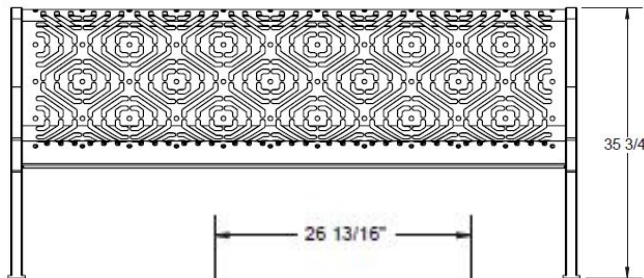

## Overall Dimensions

## Parts & Assembly.

Attach the 6' Contour Seat to the 964 Legs using specified hardware.

Hardware included

Seat Pattern

5/16" x 2/14" Carriage Bolt

5/16" Washer

5/16" Kep Nut

Tools Required

1/2" Wrench

1/2" Socket Wrench

Tape Measure

Level

ITEM NO.	PartNo	DESCRIPTION	QTY
1	11-01-CAST3	964 Decorative Cast Aluminum End Frame	2
2	33-02-0007	5/16" Flat Washer (SS)	8
3	33-06-0053	5/16" x 2-1/4" Carriage Bolt (SS)	4
4	33-03-0012	5/16" Kep Nut (SS)	4
5	T-FB72CT-S	6' Fiesta Contour Seat	1