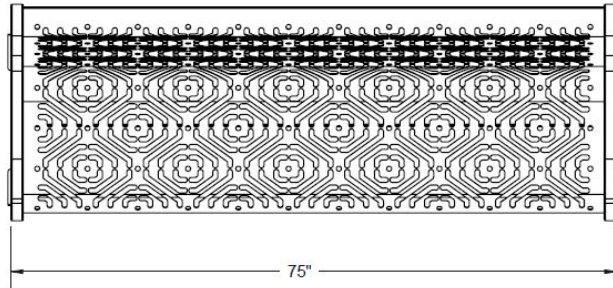

## Overall Dimensions

## Parts & Assembly.

Attach the 6' Contour Seat to the 964 Legs using specified hardware.

Hardware included

Seat Pattern

5/16" x 2/14" Carriage Bolt

5/16" Washer

5/16" Kep Nut

Tools Required

1/2" Wrench

1/2" Socket Wrench

Tape Measure

Level

ITEM NO.	PartNo	DESCRIPTION	QTY
1	11-01-CAST3	964 Decorative Cast Aluminum End Frame	2
2	33-02-0007	5/16" Flat Washer (SS)	8
3	33-06-0053	5/16" x 2-1/4" Carriage Bolt (SS)	4
4	33-03-0012	5/16" Kep Nut (SS)	4
5	T-FB72CT-S	6' Fiesta Contour Seat	1