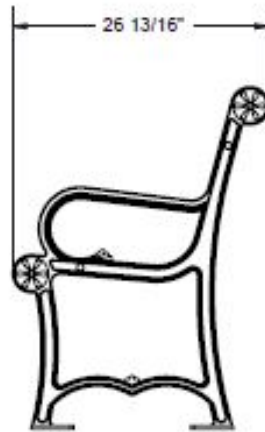

## Overall Dimensions

## Parts & Assembly.

Attach the 6' Contour Seat to the 964 Legs using specified hardware.

Hardware included

Seat Pattern

5/16" x 2/14" Carriage Bolt

5/16" Washer

5/16" Kep Nut

Tools Required

1/2" Wrench

1/2" Socket Wrench

Tape Measure

Level

ITEM NO.	PartNo	DESCRIPTION	QTY
1	11-01-CAST3	964 Decorative Cast Aluminum End Frame	2
2	33-02-0007	5/16" Flat Washer (SS)	8
3	33-06-0053	5/16" x 2-1/4" Carriage Bolt (SS)	4
4	33-03-0012	5/16" Kep Nut (SS)	4
5	T-FB72CT-S	6' Fiesta Contour Seat	1

Recommended Surface Mount Hardware:  
3/8" x 3-1/2" Concrete Expansion Anchor Bolts  
(Not Included)

**WARRANTY:** OCCOutdoors, Inc. guarantees all items for one full year to be free of defects in workmanship or materials when installed and maintained properly. We agree to repair or replace, any items determined to be defective. Items specifically not covered by this warranty include vandalism, manmade or natural disasters, lack of maintenance, normal weathering or wear and tear due to public abuse.