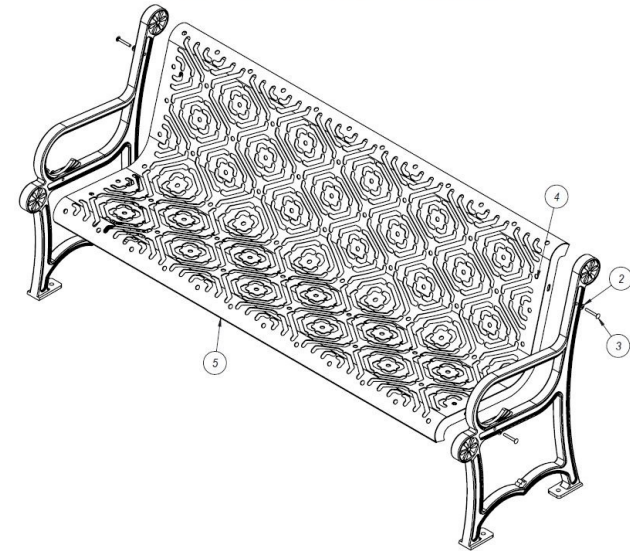

## Overall Dimensions

## Parts & Assembly.

Attach the 6' Contour Seat to the 964 Legs using specified hardware.

Hardware included

Seat Pattern

5/16" x 2/14" Carriage Bolt

5/16" Washer

5/16" Kep Nut

Tools Required

1/2" Wrench

1/2" Socket Wrench

Tape Measure

Level

ITEM NO.	PartNo	DESCRIPTION	QTY
1	11-01-CAST3	964 Decorative Cast Aluminum End Frame	2
2	33-02-0007	5/16" Flat Washer (SS)	8
3	33-06-0053	5/16" x 2-1/4" Carriage Bolt (SS)	4
4	33-03-0012	5/16" Kep Nut (SS)	4
5	T-FB72CT-S	6' Fiesta Contour Seat	1

Recommended Surface Mount Hardware:  
3/8" x 3-1/2" Concrete Expansion Anchor Bolts  
(Not Included)

**WARRANTY:** OCCOutdoors, Inc. guarantees all items for one full year to be free of defects in workmanship or materials when installed and maintained properly. We agree to repair or replace, any items determined to be defective. Items specifically not covered by this warranty include vandalism, manmade or natural disasters, lack of maintenance, normal weathering or wear and tear due to public abuse.