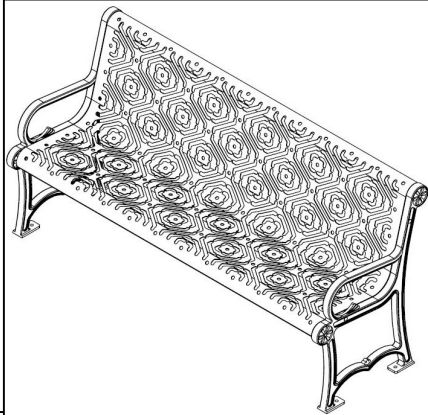

## Overall Dimensions

## Parts & Assembly.

Attach the 6' Contour Seat to the 964 Legs using specified hardware.

Hardware included

Seat Pattern

5/16" x 2/14" Carriage Bolt

5/16" Washer

5/16" Kep Nut

Tools Required

1/2" Wrench

1/2" Socket Wrench

Tape Measure

Level

ITEM NO.	PartNo	DESCRIPTION	QTY
1	11-01-CAST3	964 Decorative Cast Aluminum End Frame	2
2	33-02-0007	5/16" Flat Washer (SS)	8
3	33-06-0053	5/16" x 2-1/4" Carriage Bolt (SS)	4
4	33-03-0012	5/16" Kep Nut (SS)	4
5	T-FB72CT-S	6' Fiesta Contour Seat	1