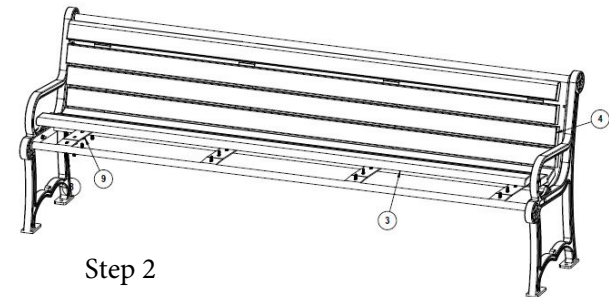

Step 2

Attach the 964 Seat Support to the 964 End Frames using specified hardware.

Attach the 8' Recycled Bench Planks to the Seat Support, placing the 2 Bullnose Planks on the outside, as shown using specified hardware.

WARRANTY: OCCOutdoors, Inc. guarantees all items for one full year to be free of defects in workmanship or materials when installed and maintained properly. We agree to repair or replace, any items determined to be defective. Items specifically not covered by this warranty include vandalism, manmade or natural disasters, lack of maintenance, normal weathering or wear and tear due to public abuse.

NOTES:

1. INSTALLATION TO BE COMPLETED IN ACCORDANCE WITH MANUFACTURER'S SPECIFICATIONS.
2. ALL DIMENSIONS ARE CONSIDERED TRUE AND REFLECT MANUFACTURER'S SPECIFICATIONS
3. DO NOT SCALE DRAWING.

This document contains OCC Outdoors Proprietary Information. No intellectual copyright or license is granted by OCC Outdoors in connection with it. It is delivered on the express condition that the document and the information contained in it shall be treated as confidential, shall not be used for and purpose other than that for which it is hereby delivered (the use and maintenance of the product supplied). It shall not be disclosed in whole or part to third parties and shall not be duplicated in any manner without OCC Outdoors's prior approval.

OCC Outdoors Products

PH: 1-800-821-7670

EMAIL - occcontact@occoutdoors.com

Fax: 371-862-9422

Part #: OCC-964-R8

Date: 10/01/2015

OCC Outdoors 8' Charleston Bench with Recycled Plastic Seat & Back Planks., available in 4 colors. Can be Portable or Surface Mounted.