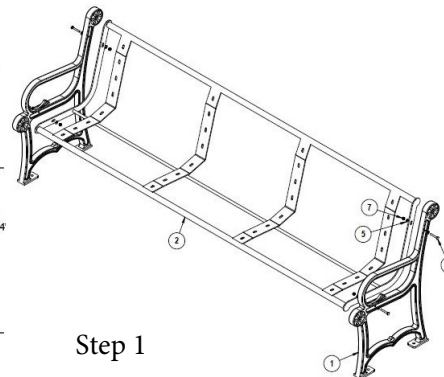

1/2" Socket Wrench

Tape Measure

Level

Recommended Surface Mount Hardware:
3/8" x 3-1/2" Concrete Expansion Anchor Bolts
(Not Included)

Warning: Over tightening of the Lag Bolts may result in cracking and/or stripping out of the Planks.

Step 1

Step 2

Attach the 964 Seat Support to the 964 End Frames using specified hardware.

Attach the 8' Recycled Bench Planks to the Seat Support, placing the 2 Bullnose Planks on the outside, as shown using specified hardware.