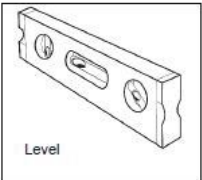

**Overall Dimensions**

**Parts & Assembly.**

**Hardware included**

**Slat Seat Pattern**

**Tools Required**

5/16" x 2-1/4" Carriage Bolt

5/16" Washer

5/16" Keps Nut

1/2" Wrench

1/2" Socket Wrench

Tape Measure

Level

**Attach the 4' Contour Seat to the 964 Legs using specified hardware.**

ITEM NO.	PartNo	DESCRIPTION	QTY
1	T-S48CT-S	4' Slat Contour Seat	1
2	11-01-CAST3	964 Decorative Cast Aluminum End Frame	2
3	33-02-0007	5/16" Flat Washer (SS)	8
4	33-06-0053	5/16" x 2-1/4" Carriage Bolt (SS)	4
5	33-03-0012	5/16" Keps Nut (SS)	4

**Recommended Surface Mount Hardware:**  
3/8" x 3-1/2" Concrete Expansion Anchor Bolts  
(Not Included)

**WARRANTY:** OCCOutdoors, Inc. guarantees all items for one full year to be free of defects in workmanship or materials when installed and maintained properly. We agree to repair or replace, any items determined to be defective. Items specifically not covered by this warranty include vandalism, manmade or natural disasters, lack of maintenance, normal weathering or wear and tear due to public abuse.