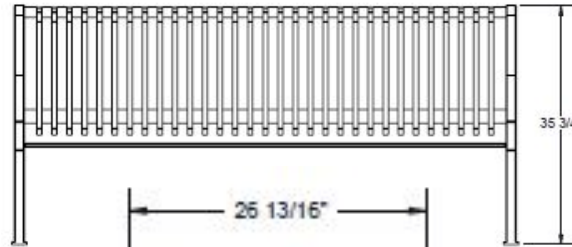

Overall Dimensions

Parts & Assembly.

Attach the 6' Contour Seat to the 964 Legs using specified hardware.

Hardware included

5/16" x 2/14" Carriage Bolt

5/16" Washer

5/16" Kee Nut

Slat Seat Pattern

Tools Required

1/2" Wrench

1/2" Socket Wrench

Tape Measure

Level

ITEM NO.	PartNo	DESCRIPTION	QTY
1	11-01-CAST3	964 Decorative Cast Aluminum End Frame	2
2	33-02-0007	5/16" Flat Washer (SS)	8
3	33-06-0053	5/16" x 2-1/4" Carriage Bolt (SS)	4
4	33-03-0012	5/16" Kee Nut (SS)	4
5	T-S72CT-S	6' Slat Contour Seat	1