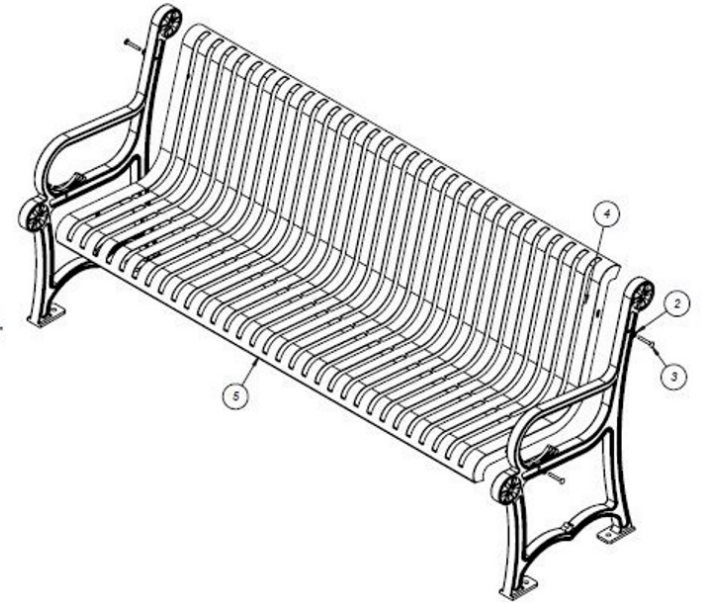

Overall Dimensions

Parts & Assembly.

Attach the 6' Contour Seat to the 964 Legs using specified hardware.

Hardware included

5/16" x 2/14" Carriage Bolt

5/16" Washer

5/16" Kee Nut

Slat Seat Pattern

Tools Required

1/2" Wrench

1/2" Socket Wrench

Tape Measure

Level

ITEM NO.	PartNo	DESCRIPTION	QTY
1	11-01-CAST3	964 Decorative Cast Aluminum End Frame	2
2	33-02-0007	5/16" Flat Washer (SS)	8
3	33-06-0053	5/16" x 2-1/4" Carriage Bolt (SS)	4
4	33-03-0012	5/16" Kee Nut (SS)	4
5	T-S72CT-S	6' Slat Contour Seat	1

Recommended Surface Mount Hardware:
3/8" x 3-1/2" Concrete Expansion Anchor Bolts
(Not Included)

WARRANTY: OCCOutdoors, Inc. guarantees all items for one full year to be free of defects in workmanship or materials when installed and maintained properly. We agree to repair or replace, any items determined to be defective. Items specifically not covered by this warranty include vandalism, manmade or natural disasters, lack of maintenance, normal weathering or wear and tear due to public abuse.