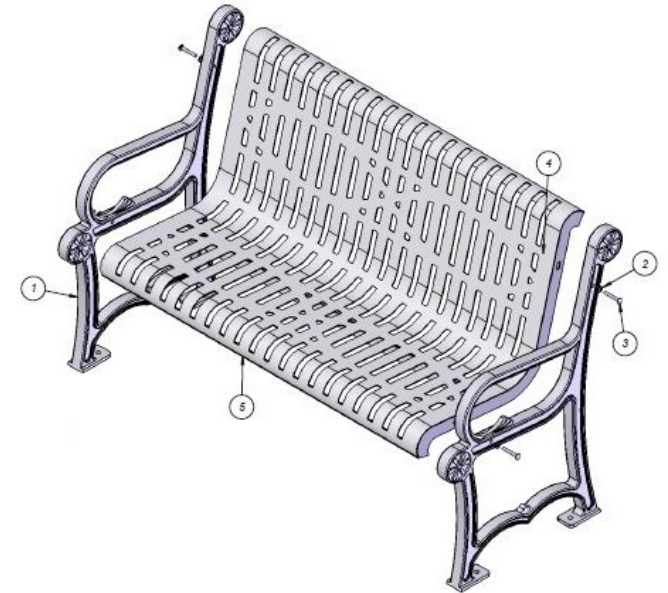

Overall Dimensions

Parts & Assembly.

Hardware included

Wave Seat Pattern

Tools Required

5/16" x 2/14" Carriage Bolt

5/16" Washer

5/16" Kee Nut

1/2" Wrench

1/2" Socket Wrench

Tape Measure

Level

ITEM NO.	PartNo	DESCRIPTION	QTY
1	11-01-CAST3	964 Decorative Cast Aluminum End Frame	2
2	33-02-0007	5/16" Flat Washer (SS)	8
3	33-06-0053	5/16" x 2-1/4" Carriage Bolt (SS)	4
4	33-03-0012	5/16" Kee Nut (SS)	4
5	T-W48CT-S	4' Wave Contour Seat	1

Attach the 4' Contour Seat to the 964 Legs using specified hardware.

Recommended Surface Mount Hardware:
3/8" x 3-1/2" Concrete Expansion Anchor Bolts
(Not Included)

WARRANTY: OCCOutdoors, Inc. guarantees all items for one full year to be free of defects in workmanship or materials when installed and maintained properly. We agree to repair or replace, any items determined to be defective. Items specifically not covered by this warranty include vandalism, manmade or natural disasters, lack of maintenance, normal weathering or wear and tear due to public abuse.

OCC Outdoors Products

PH: 1-800-821-7670

EMAIL - occcontact@occoutdoors.com

Fax: 371-862-9422

Part #: OCC-964-W4

Date: 8/05/2015

OCC Outdoors OCC-964-W4 4' Charleston Cast bench with Back.

Can be Portable or Surface Mounted, Thermoplastic Finish. Meets ADA accessibility requirements.