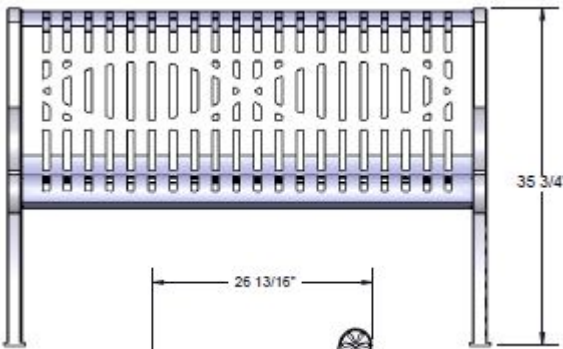

Overall Dimensions

Parts & Assembly.

Hardware included

Wave Seat Pattern

Tools Required

5/16" x 2/14" Carriage Bolt

5/16" Washer

5/16" Kee Nut

1/2" Wrench

1/2" Socket Wrench

Tape Measure

Level

ITEM NO.	PartNo	DESCRIPTION	QTY
1	11-01-CAST3	964 Decorative Cast Aluminum End Frame	2
2	33-02-0007	5/16" Flat Washer (SS)	8
3	33-06-0053	5/16" x 2-1/4" Carriage Bolt (SS)	4
4	33-03-0012	5/16" Kee Nut (SS)	4
5	T-W48CT-S	4' Wave Contour Seat	1

Attach the 4' Contour Seat to the 964 Legs using specified hardware.

Recommended Surface Mount Hardware:
3/8" x 3-1/2" Concrete Expansion Anchor Bolts
(Not Included)

WARRANTY: OCCOutdoors, Inc. guarantees all items for one full year to be free of defects in workmanship or materials when installed and maintained properly. We agree to repair or replace, any items determined to be defective. Items specifically not covered by this warranty include vandalism, manmade or natural disasters, lack of maintenance, normal weathering or wear and tear due to public abuse.