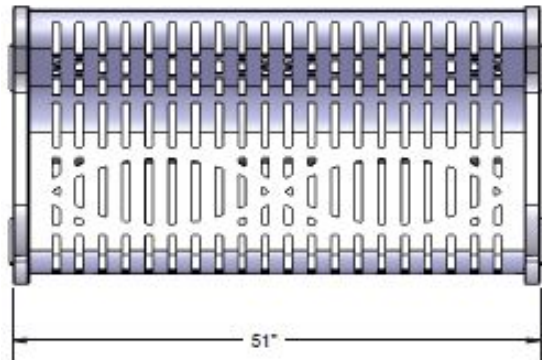

Overall Dimensions

Parts & Assembly.

Hardware included

Wave Seat Pattern

Tools Required

5/16" x 2/14" Carriage Bolt

5/16" Washer

5/16" Kee Nut

1/2" Wrench

1/2" Socket Wrench

Tape Measure

Level

ITEM NO.	PartNo	DESCRIPTION	QTY
1	11-01-CAST3	964 Decorative Cast Aluminum End Frame	2
2	33-02-0007	5/16" Flat Washer (SS)	8
3	33-06-0053	5/16" x 2-1/4" Carriage Bolt (SS)	4
4	33-03-0012	5/16" Kee Nut (SS)	4
5	T-W48CT-S	4' Wave Contour Seat	1

Attach the 4' Contour Seat to the 964 Legs using specified hardware.

Recommended Surface Mount Hardware:
3/8" x 3-1/2" Concrete Expansion Anchor Bolts
(Not Included)

WARRANTY: OCCOutdoors, Inc. guarantees all items for one full year to be free of defects in workmanship or materials when installed and maintained properly. We agree to repair or replace, any items determined to be defective. Items specifically not covered by this warranty include vandalism, manmade or natural disasters, lack of maintenance, normal weathering or wear and tear due to public abuse.