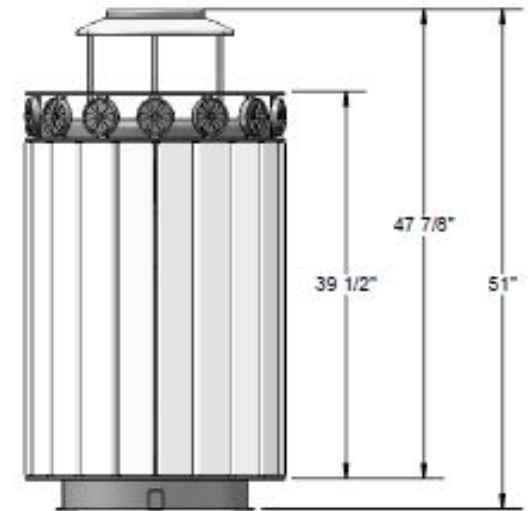

Over tightening of Button Head Bolts and Lag Bolts will result in stripping.

32 Gallon Heavy Duty Plastic Liner

PL-32 Receptacle Liner

Parts List

Assembly Instructions

The use of Loctite™ is required when attaching Rosettes with the Button Head Bolts.

Over tightening of Button Head Bolts and Lag Bolts will result in stripping.

Optional Surface Mount Hardware:
3/8" x 3-1/2" Concrete Expansion Anchor Bolts
(Not Included)

Dimensions

Hardware Included

5/16" x 1-1/4" Lag Bolt

1/4" x 1/2" Button Bolt

1/4" Washer

5/16" Washer

Tools Required

1/2" Wrench

1/2" Socket Wrench

Tape Measure

Level

5/32" Allen Wrench

ITEM NO.	PartNo	DESCRIPTION	QTY
1	P-01-05-0117	Charleston Decorative Upper Assembly	1
2	P-01-05-0118	Charleston Decorative Lower Assembly	1
3	P-01-05-0108	Decorative Receptacle Rosette	14
4	BRN34-2x4-CH, CDR34-2x4-CH, GRN34-2x4-CH, or GRY34-2x4-CH	2 x 4 Brown Recycled TR Plank (34"), 2 x 4 Cedar Recycled TR Plank (34"), 2 x 4 Green Recycled TR Plank (34"), or 2 x 4 Gray Recycled TR Plank (34")	20
5	33-02-0016	1/4" Flat Washer (SS)	14
6	33-02-0007	5/16" Flat Washer (SS)	40
7	33-06-0075	1/4"-20 x 1/2" Button Bolt (SS)	14
8	33-05-0024	5/16" x 1-1/4" lag bolt, SS	40
9	PL-32	32 Gal. Liner	1
10	AUR-32-08	32 Gallon Rolled Ash Urn with a 8" opening	1