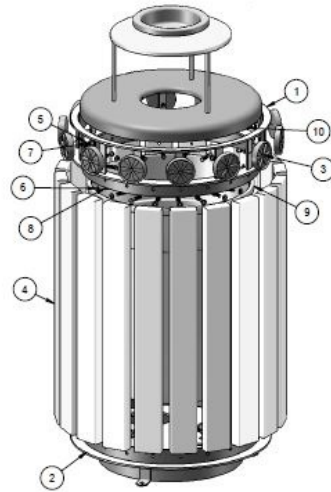

Over tightening of Button Head Bolts and Lag Bolts will result in stripping.

32 Gallon Heavy Duty Plastic Liner

PL-32 Receptacle Liner

Parts List

Assembly Instructions

The use of Loctite™ is required when attaching Rosettes with the Button Head Bolts.

Over tightening of Button Head Bolts and Lag Bolts will result in stripping.

Optional Surface Mount Hardware:
3/8" x 3-1/2" Concrete Expansion Anchor Bolts
(Not Included)

Dimensions

Hardware Included

5/16" x 1-1/4" Lag Bolt

1/4" x 1/2" Button Bolt

1/4" Washer

5/16" Washer

Tools Required

1/2" Wrench

1/2" Socket Wrench

Tape Measure

Level

5/32" Allen Wrench

ITEM NO.	PartNo	DESCRIPTION	QTY
1	P-01-05-0117	Charleston Decorative Upper Assembly	1
2	P-01-05-0118	Charleston Decorative Lower Assembly	1
3	P-01-05-0108	Decorative Receptacle Rosette	14
4	BRN34-2x4-CH, CDR34-2x4-CH, GRN34-2x4-CH, or GRY34-2x4-CH	2 x 4 Brown Recycled TR Plank (34"), 2 x 4 Cedar Recycled TR Plank (34"), 2 x 4 Green Recycled TR Plank (34"), or 2 x 4 Gray Recycled TR Plank (34")	20
5	33-02-0016	1/4" Flat Washer (SS)	14
6	33-02-0007	5/16" Flat Washer (SS)	40
7	33-06-0075	1/4"-20 x 1/2" Button Bolt (SS)	14
8	33-05-0024	5/16" x 1-1/4" lag bolt, SS	40
9	PL-32	32 Gal. Liner	1
10	AUR-32-08	32 Gallon Rolled Ash Urn with a 8" opening	1