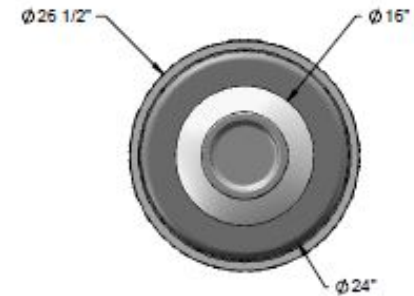

Over tightening of Button Head Bolts and Lag Bolts will result in stripping.

32 Gallon Heavy Duty Plastic Liner

PL-32 Receptacle Liner

Parts List

Assembly Instructions

The use of Loctite™ is required when attaching Rosettes with the Button Head Bolts.

Over tightening of Button Head Bolts and Lag Bolts will result in stripping.

Optional Surface Mount Hardware:
3/8" x 3-1/2" Concrete Expansion Anchor Bolts
(Not Included)

Dimensions

Hardware Included

5/16" x 1-1/4" Lag Bolt

1/4" x 1/2" Button Bolt

1/4" Washer

5/16" Washer

Tools Required

1/2" Wrench

1/2" Socket Wrench

Tape Measure

Level

5/32" Allen Wrench

ITEM NO.	PartNo	DESCRIPTION	QTY
1	P-01-05-0117	Charleston Decorative Upper Assembly	1
2	P-01-05-0118	Charleston Decorative Lower Assembly	1
3	P-01-05-0108	Decorative Receptacle Rosette	14
4	BRN34-2x4-CH, CDR34-2x4-CH, GRN34-2x4-CH, or GRY34-2x4-CH	2 x 4 Brown Recycled TR Plank (34"), 2 x 4 Cedar Recycled TR Plank (34"), 2 x 4 Green Recycled TR Plank (34"), or 2 x 4 Gray Recycled TR Plank (34")	20
5	33-02-0016	1/4" Flat Washer (SS)	14
6	33-02-0007	5/16" Flat Washer (SS)	40
7	33-06-0075	1/4"-20 x 1/2" Button Bolt (SS)	14
8	33-05-0024	5/16" x 1-1/4" lag bolt, SS	40
9	PL-32	32 Gal. Liner	1
10	AUR-32-08	32 Gallon Rolled Ash Urn with a 8" opening	1