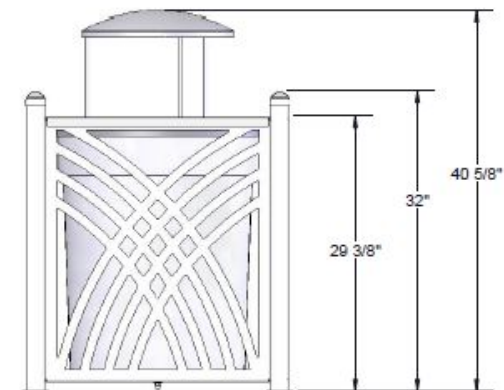

Parts List

Overall Dimensions

Hardware Included

3/8" x 1" Machine Bolt

3/8" x 1" Carriage Bolt

3/8" Washer

3/8" Kep Nut

Optional Surface Mount Hardware:
3/8" x 3-1/2" Concrete Expansion Anchor Bolts
(Not Included)

Tools Required For Assembly

9/16" Wrench

9/16" Socket Wrench

Tape Measure

Level

Assembly Instructions

Step 1: Attach the Morning Panels to the Sav Frames as shown using the specified hardware

Step 2: Insert the Sav Bottom Plate in the assembly and fasten using specified hardware