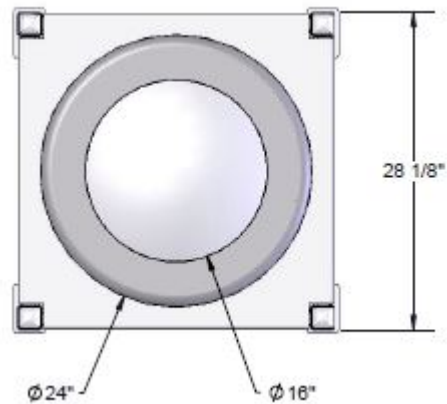

Parts List

Overall Dimensions

Hardware Included

3/8" x 1" Machine Bolt

3/8" x 1" Carriage Bolt

3/8" Washer

3/8" Kep Nut

Optional Surface Mount Hardware:
3/8" x 3-1/2" Concrete Expansion Anchor Bolts
(Not Included)

Tools Required For Assembly

9/16" Wrench

9/16" Socket Wrench

Tape Measure

Level

Assembly Instructions

Step 1: Attach the Morning Panels to the Sav Frames as shown using the specified hardware

Step 2: Insert the Sav Bottom Plate in the assembly and fasten using specified hardware