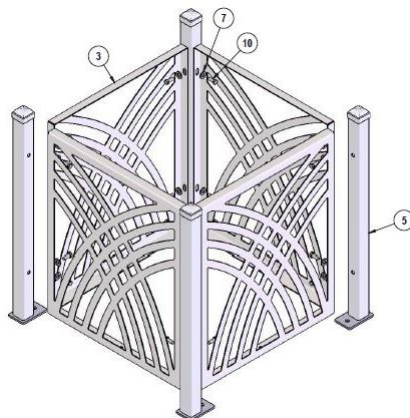

Assembly Instructions

Step 1: Attach the Morning Panels to the Sav Frames as shown using the specified hardware

Step 2: Insert the Sav Bottom Plate in the assembly and fasten using specified hardware

Step 3: Place 32 Gallon Liner into assembly, then place Sav Top Holder and Ash Urn on top of the assembly as shown.