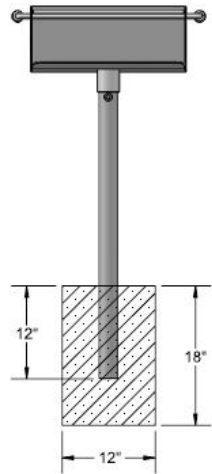

Assembly/Installation

Overall Dimensions

Tools Required

Hardware Included

ITEM NO.	Part No	DESCRIPTION	QTY
1	620	620 Grill Box	1
2	01-03-0084	2-3/8" x 30" H Grill Post	1
3	33-02-0002	3/8" Zinc Plated Washer	2
4	33-05-0008	3/8" x 3" Machine Bolt (zinc)	1
5	33-01-0002	3/8" Hex Nut (Zinc)	1

Attach the Grill Box to the 2-3/8" Post using specified hardware.

**Estimated Required Concrete:
4 - 50lb Bags of Concrete Mix**

WARRANTY: OCCOutdoors, Inc. guarantees all items for one full year to be free of defects in workmanship or materials when installed and maintained properly. We agree to repair or replace, any items determined to be defective. Items specifically not covered by this warranty include vandalism, manmade or natural disasters, lack of maintenance, normal weathering or wear and tear due to public abuse.