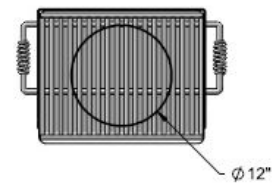

Assembly/Installation

Overall Dimensions

Tools Required

Hardware Included

ITEM NO.	Part No	DESCRIPTION	QTY
1	620	620 Grill Box	1
2	01-03-0084	2-3/8" x 30" H Grill Post	1
3	33-02-0002	3/8" Zinc Plated Washer	2
4	33-05-0008	3/8" x 3" Machine Bolt (zinc)	1
5	33-01-0002	3/8" Hex Nut (Zinc)	1

Attach the Grill Box to the 2-3/8" Post using specified hardware.

**Estimated Required Concrete:
4 - 50lb Bags of Concrete Mix**

WARRANTY: OCCOutdoors, Inc. guarantees all items for one full year to be free of defects in workmanship or materials when installed and maintained properly. We agree to repair or replace, any items determined to be defective. Items specifically not covered by this warranty include vandalism, manmade or natural disasters, lack of maintenance, normal weathering or wear and tear due to public abuse.