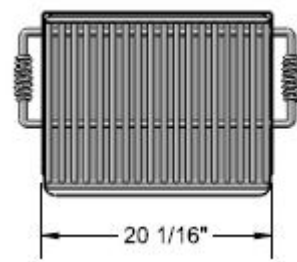

Assembly/Installation

Overall Dimensions

Tools Required

Hardware Included

ITEM NO.	Part No	DESCRIPTION	QTY
1	620	620 Grill Box	1
2	01-03-0084	2-3/8" x 30" H Grill Post	1
3	33-02-0002	3/8" Zinc Plated Washer	2
4	33-05-0008	3/8" x 3" Machine Bolt (zinc)	1
5	33-01-0002	3/8" Hex Nut (Zinc)	1

Attach the Grill Box to the 2-3/8" Post using specified hardware.

**Estimated Required Concrete:
4 - 50lb Bags of Concrete Mix**

WARRANTY: OCCOutdoors, Inc. guarantees all items for one full year to be free of defects in workmanship or materials when installed and maintained properly. We agree to repair or replace, any items determined to be defective. Items specifically not covered by this warranty include vandalism, manmade or natural disasters, lack of maintenance, normal weathering or wear and tear due to public abuse.