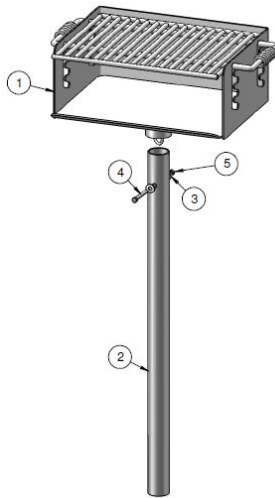

Assembly/Installation

Overall Dimensions

Tools Required

Hardware Included

ITEM NO.	Part No	DESCRIPTION	QTY
1	620	620 Grill Box	1
2	01-03-0084	2-3/8" x 30" H Grill Post	1
3	33-02-0002	3/8" Zinc Plated Washer	2
4	33-05-0008	3/8" x 3" Machine Bolt (zinc)	1
5	33-01-0002	3/8" Hex Nut (Zinc)	1

Attach the Grill Box to the 2-3/8" Post using specified hardware.

**Estimated Required Concrete:
4 - 50lb Bags of Concrete Mix**

WARRANTY: OCCOutdoors, Inc. guarantees all items for one full year to be free of defects in workmanship or materials when installed and maintained properly. We agree to repair or replace, any items determined to be defective. Items specifically not covered by this warranty include vandalism, manmade or natural disasters, lack of maintenance, normal weathering or wear and tear due to public abuse.