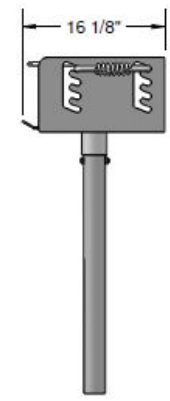

Assembly/Installation

Overall Dimensions

Tools Required

Hardware Included

ITEM NO.	Part No	DESCRIPTION	QTY
1	620	620 Grill Box	1
2	01-03-0084	2-3/8" x 30" H Grill Post	1
3	33-02-0002	3/8" Zinc Plated Washer	2
4	33-05-0008	3/8" x 3" Machine Bolt (zinc)	1
5	33-01-0002	3/8" Hex Nut (Zinc)	1

Attach the Grill Box to the 2-3/8" Post using specified hardware.

**Estimated Required Concrete:
4 - 50lb Bags of Concrete Mix**

WARRANTY: OCCOutdoors, Inc. guarantees all items for one full year to be free of defects in workmanship or materials when installed and maintained properly. We agree to repair or replace, any items determined to be defective. Items specifically not covered by this warranty include vandalism, manmade or natural disasters, lack of maintenance, normal weathering or wear and tear due to public abuse.