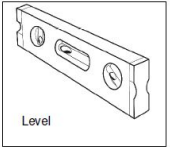

Assembly/Installation

Overall Dimensions

Tools Required

Hardware Included

ITEM NO.	Part No	DESCRIPTION	QTY
1	620	620 Grill Box	1
2	01-03-0084	2-3/8" x 30" H Grill Post	1
3	33-02-0002	3/8" Zinc Plated Washer	2
4	33-05-0008	3/8" x 3" Machine Bolt (zinc)	1
5	33-01-0002	3/8" Hex Nut (Zinc)	1

Attach the Grill Box to the 2-3/8" Post using specified hardware.

**Estimated Required Concrete:
4 - 50lb Bags of Concrete Mix**

WARRANTY: OCCOutdoors, Inc. guarantees all items for one full year to be free of defects in workmanship or materials when installed and maintained properly. We agree to repair or replace, any items determined to be defective. Items specifically not covered by this warranty include vandalism, manmade or natural disasters, lack of maintenance, normal weathering or wear and tear due to public abuse.