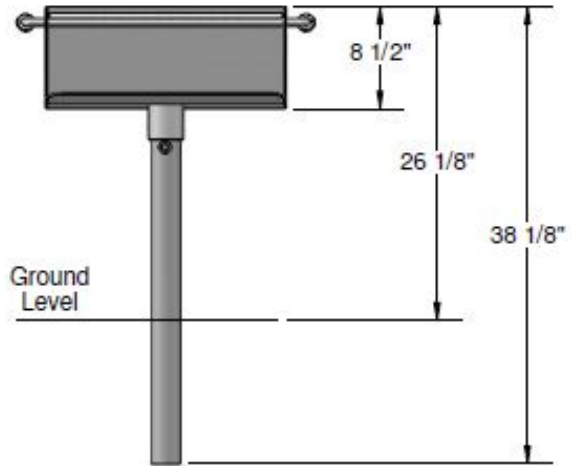

Assembly/Installation

Overall Dimensions

Tools Required

Hardware Included

ITEM NO.	Part No	DESCRIPTION	QTY
1	620	620 Grill Box	1
2	01-03-0084	2-3/8" x 30" H Grill Post	1
3	33-02-0002	3/8" Zinc Plated Washer	2
4	33-05-0008	3/8" x 3" Machine Bolt (zinc)	1
5	33-01-0002	3/8" Hex Nut (Zinc)	1

Attach the Grill Box to the 2-3/8" Post using specified hardware.

**Estimated Required Concrete:
4 - 50lb Bags of Concrete Mix**

WARRANTY: OCCOutdoors, Inc. guarantees all items for one full year to be free of defects in workmanship or materials when installed and maintained properly. We agree to repair or replace, any items determined to be defective. Items specifically not covered by this warranty include vandalism, manmade or natural disasters, lack of maintenance, normal weathering or wear and tear due to public abuse.